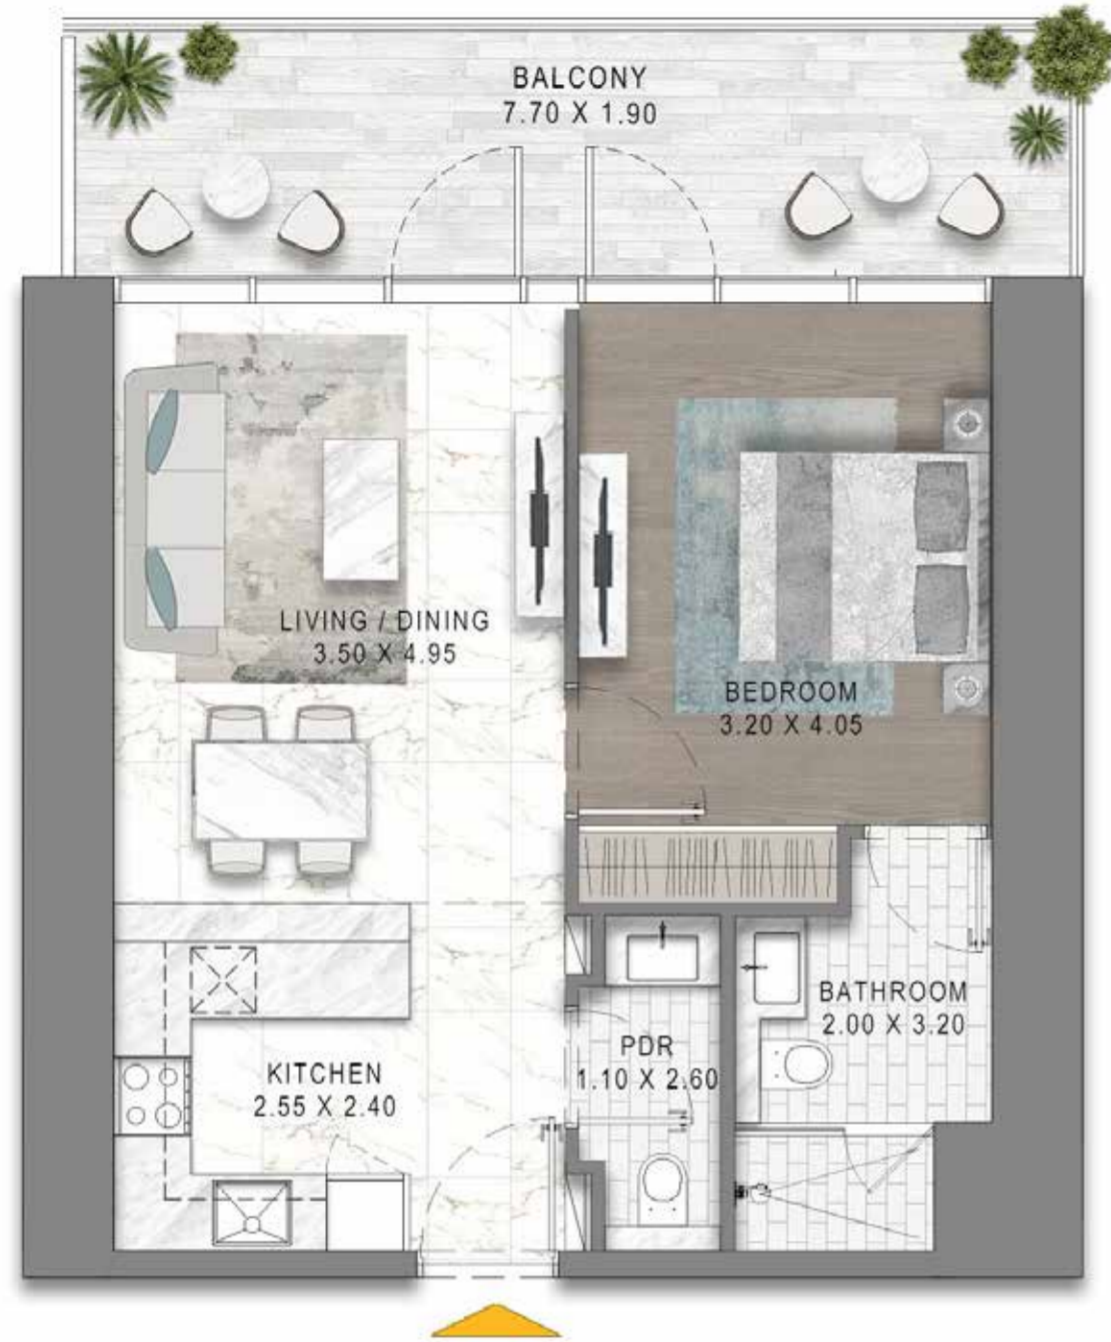

D A M A C S A F A G A T E

FLOOR PLANS

FIVE BEDROOM
SUPER LUXURY

D A M A C S A F A G A T E

5 BEDROOM SUPER LUXURY

TYPE A

UPPER FLOOR

LEVEL: 50

LEVELS:
7,10,17,19,28,31,38,40

LEVEL: 48

SHEIKH ZAYED ROAD

1 BEDROOM

TYPE A5

LEVELS:
4,11,14,18,24,32,35,39,45

SHEIKH ZAYED ROAD

1 BEDROOM

TYPE A6

LEVELS:
5,8,15,22,25,29,36,43

LEVEL: 47

SHEIKH ZAYED ROAD

1 BEDROOM

TYPE A7

LEVELS:
4,11,14,18,24,32,35,39,45

LEVEL: 48

SHEIKH ZAYED ROAD

1 BEDROOM

TYPE A8

LEVELS:
4,11,14,18,24,32,35,39,45

LEVELS:
6,12,16,20,27,33,37,41

LEVELS:
7,10,17,19,28,31,38,40

SHEIKH ZAYED ROAD

1 BEDROOM