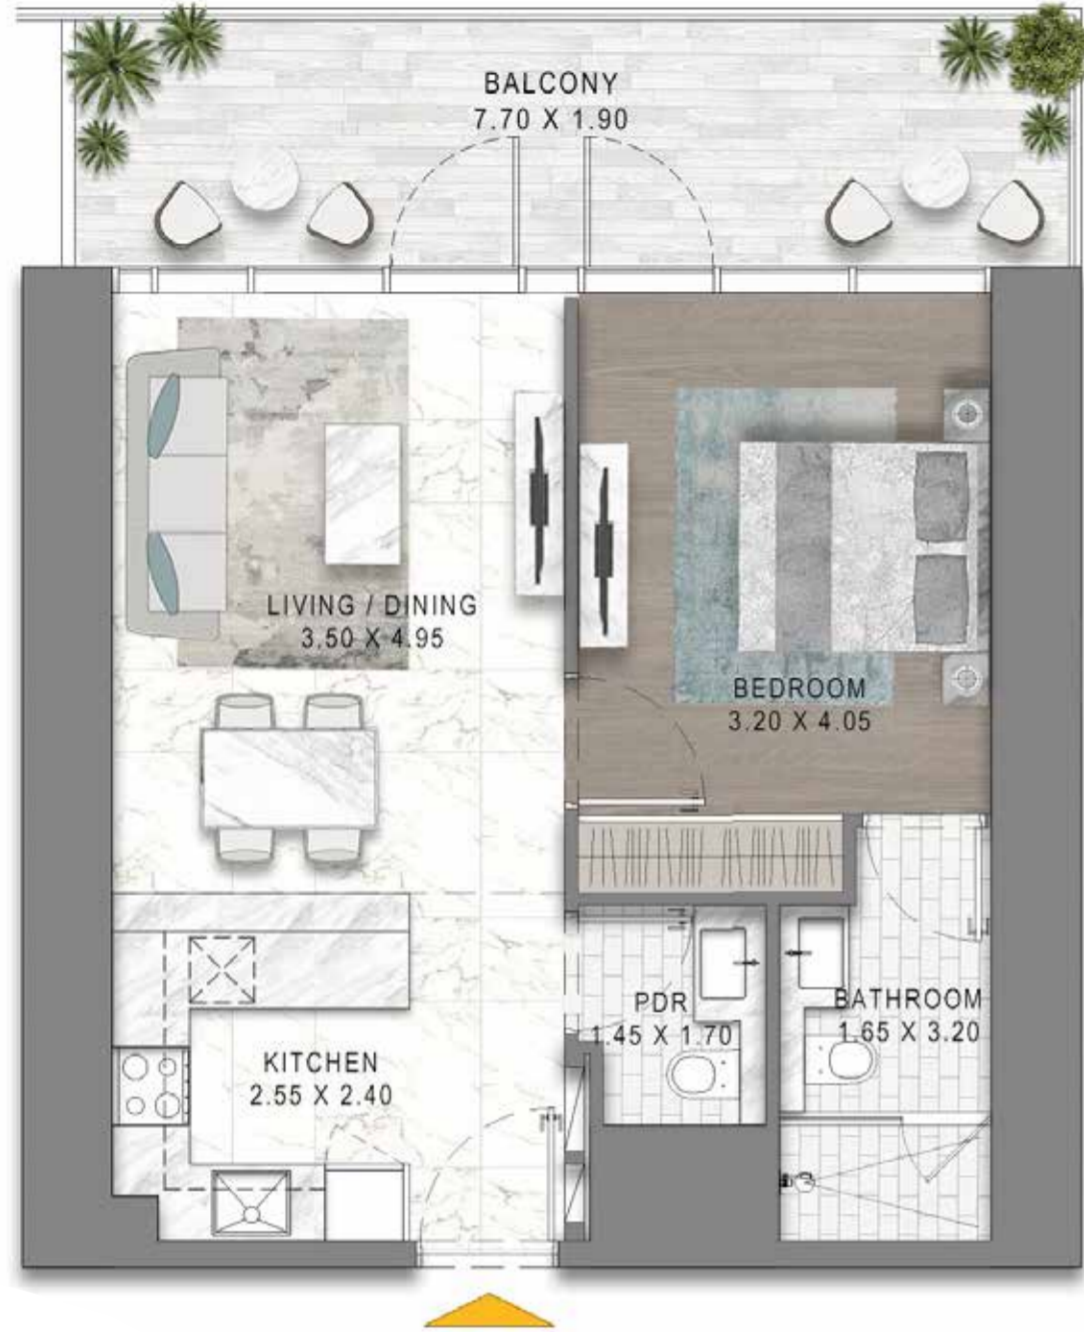

D A M A C S A F A G A T E

FLOOR PLANS

FIVE BEDROOM
SUPER LUXURY

D A M A C S A F A G A T E

5 BEDROOM SUPER LUXURY

TYPE A

UPPER FLOOR

LEVEL: 50

1 BEDROOM

TYPE A13

LEVELS:
6,12,16,20,27,33,37,41

SHEIKH ZAYED ROAD

1 BEDROOM

TYPE A14

LEVEL: 47

LEVELS:
5,8,15,22,25,29,36,43

SHEIKH ZAYED ROAD

1 BEDROOM

TYPE B1

D A M A C S A F A G A T E

LEVEL: 1

LEVEL: 2

LEVELS:
3, 9, 13, 21, 23, 30, 34, 43, 44

LEVELS:
4, 11, 14, 18, 24, 32, 35, 39, 45