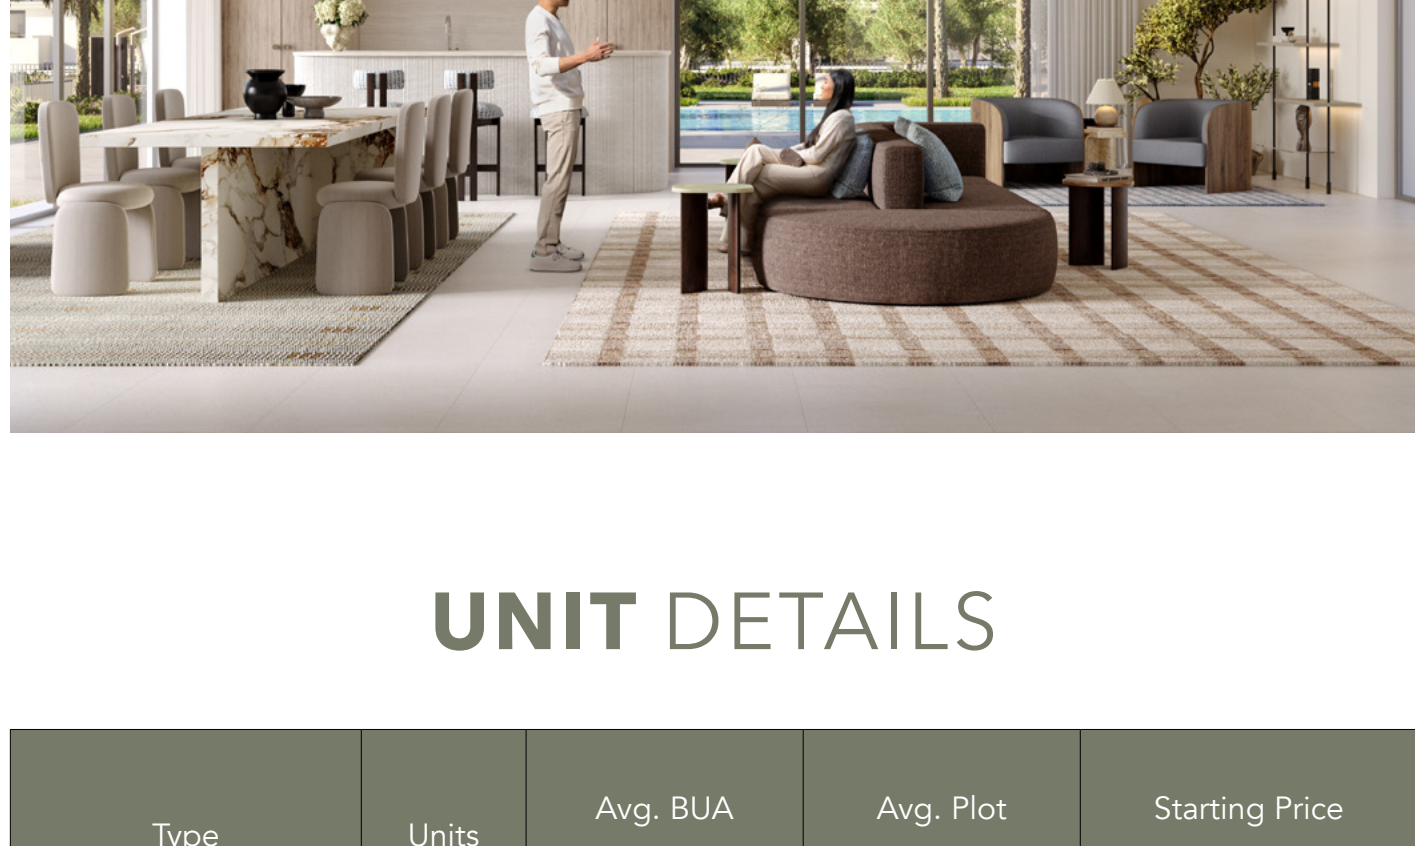

SERENITY IN EVERY DETAIL

Explore 3- and 4-bedroom Homes in a gated community. Surrounded by greenery, it blends comfort and sophistication, fostering a convenience-focused lifestyle.

UNIT DETAILS

Type	Units	Avg. BUA (sq. ft.)	Avg. Plot (sq. ft.)	Starting Price (in AED Mn)
3-Bedroom	98	2,434	1,882	3.36
4-Bedroom	98	2,737	3,236	3.86