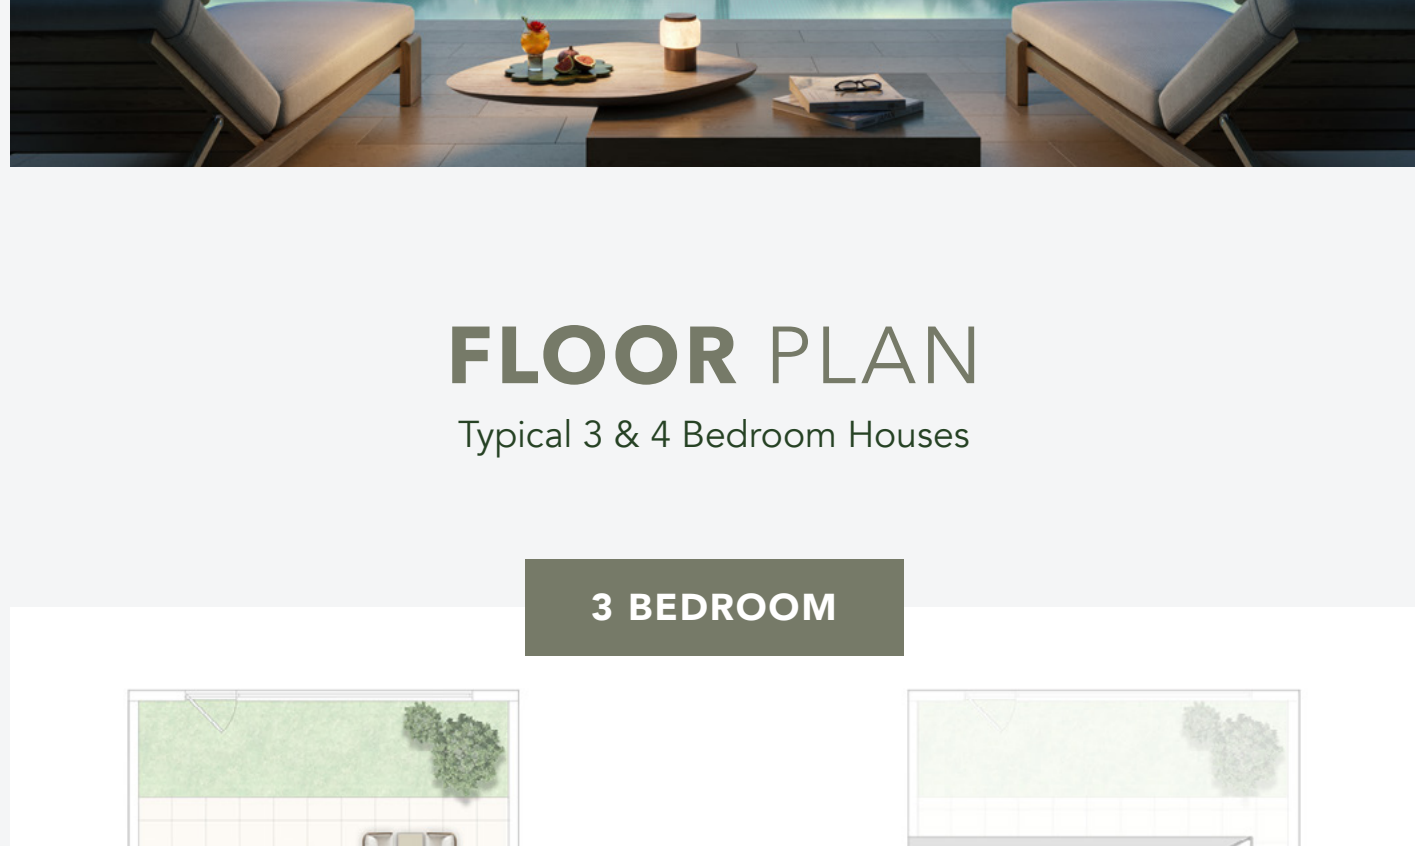

FLOOR PLAN

Typical 3 & 4 Bedroom Houses

3 BEDROOM

4 BEDROOM

GROUND FLOOR

FIRST FLOOR