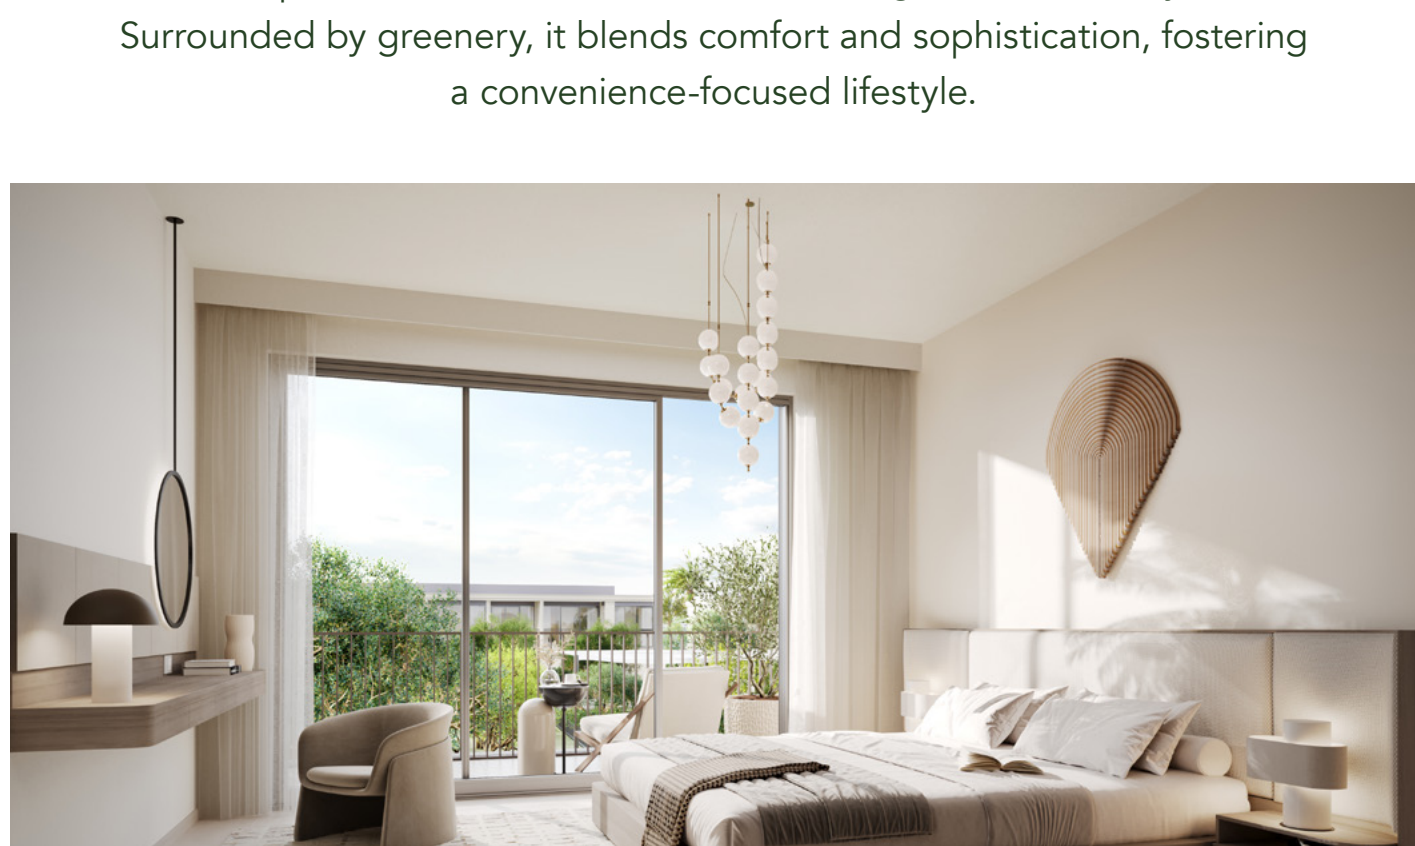

SERENITY IN EVERY DETAIL

Explore 3- and 4-bedroom Homes in a gated community. Surrounded by greenery, it blends comfort and sophistication, fostering a convenience-focused lifestyle.

UNIT DETAILS

Type	Units	Avg. BUA (sq. ft.)	Avg. Plot (sq. ft.)	Starting Price (in AED Mn)
3-Bedroom	98	2,434	1,882	3.36
4-Bedroom	98	2,737	3,236	3.86