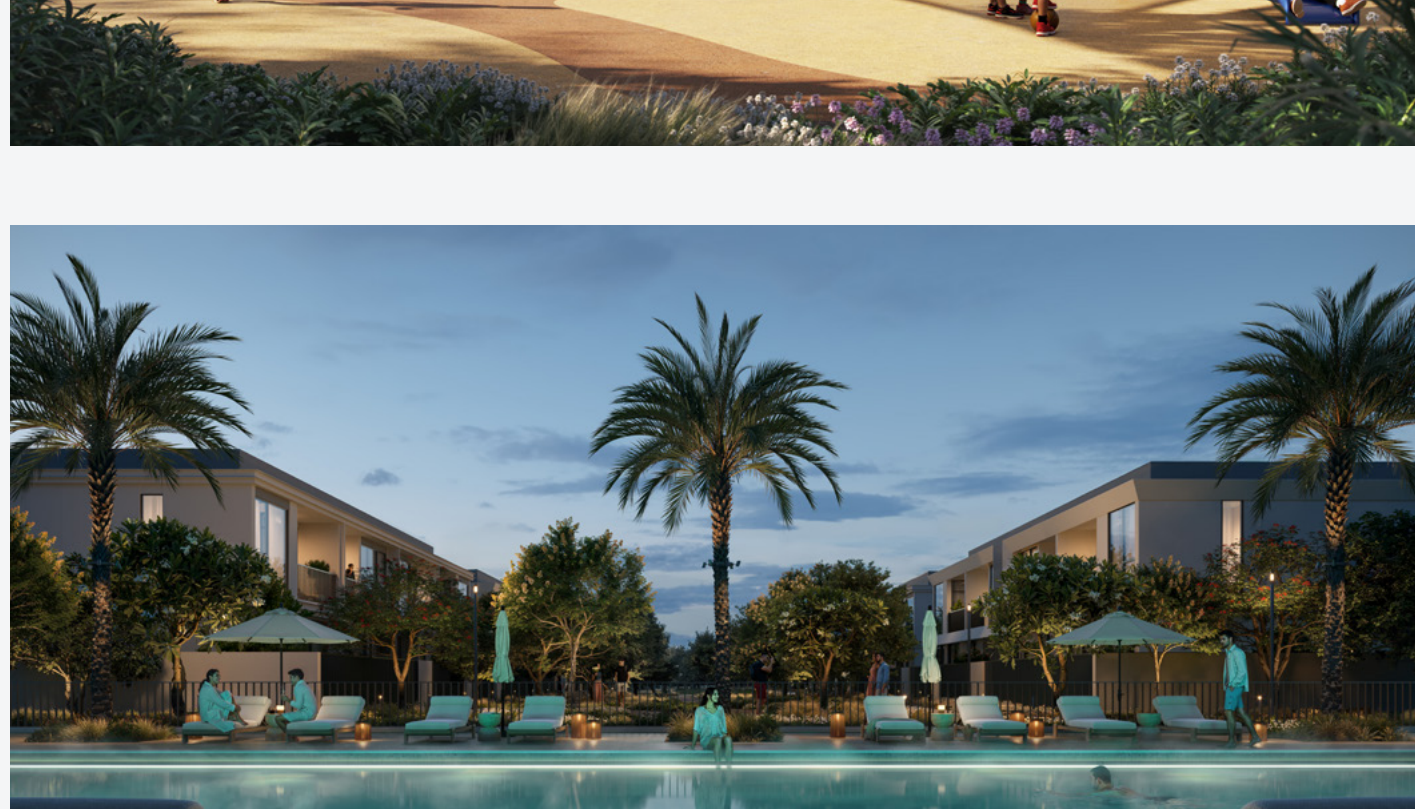

FLOOR PLAN

Typical 3 & 4 Bedroom Houses

3 BEDROOM

4 BEDROOM

GROUND FLOOR

FIRST FLOOR