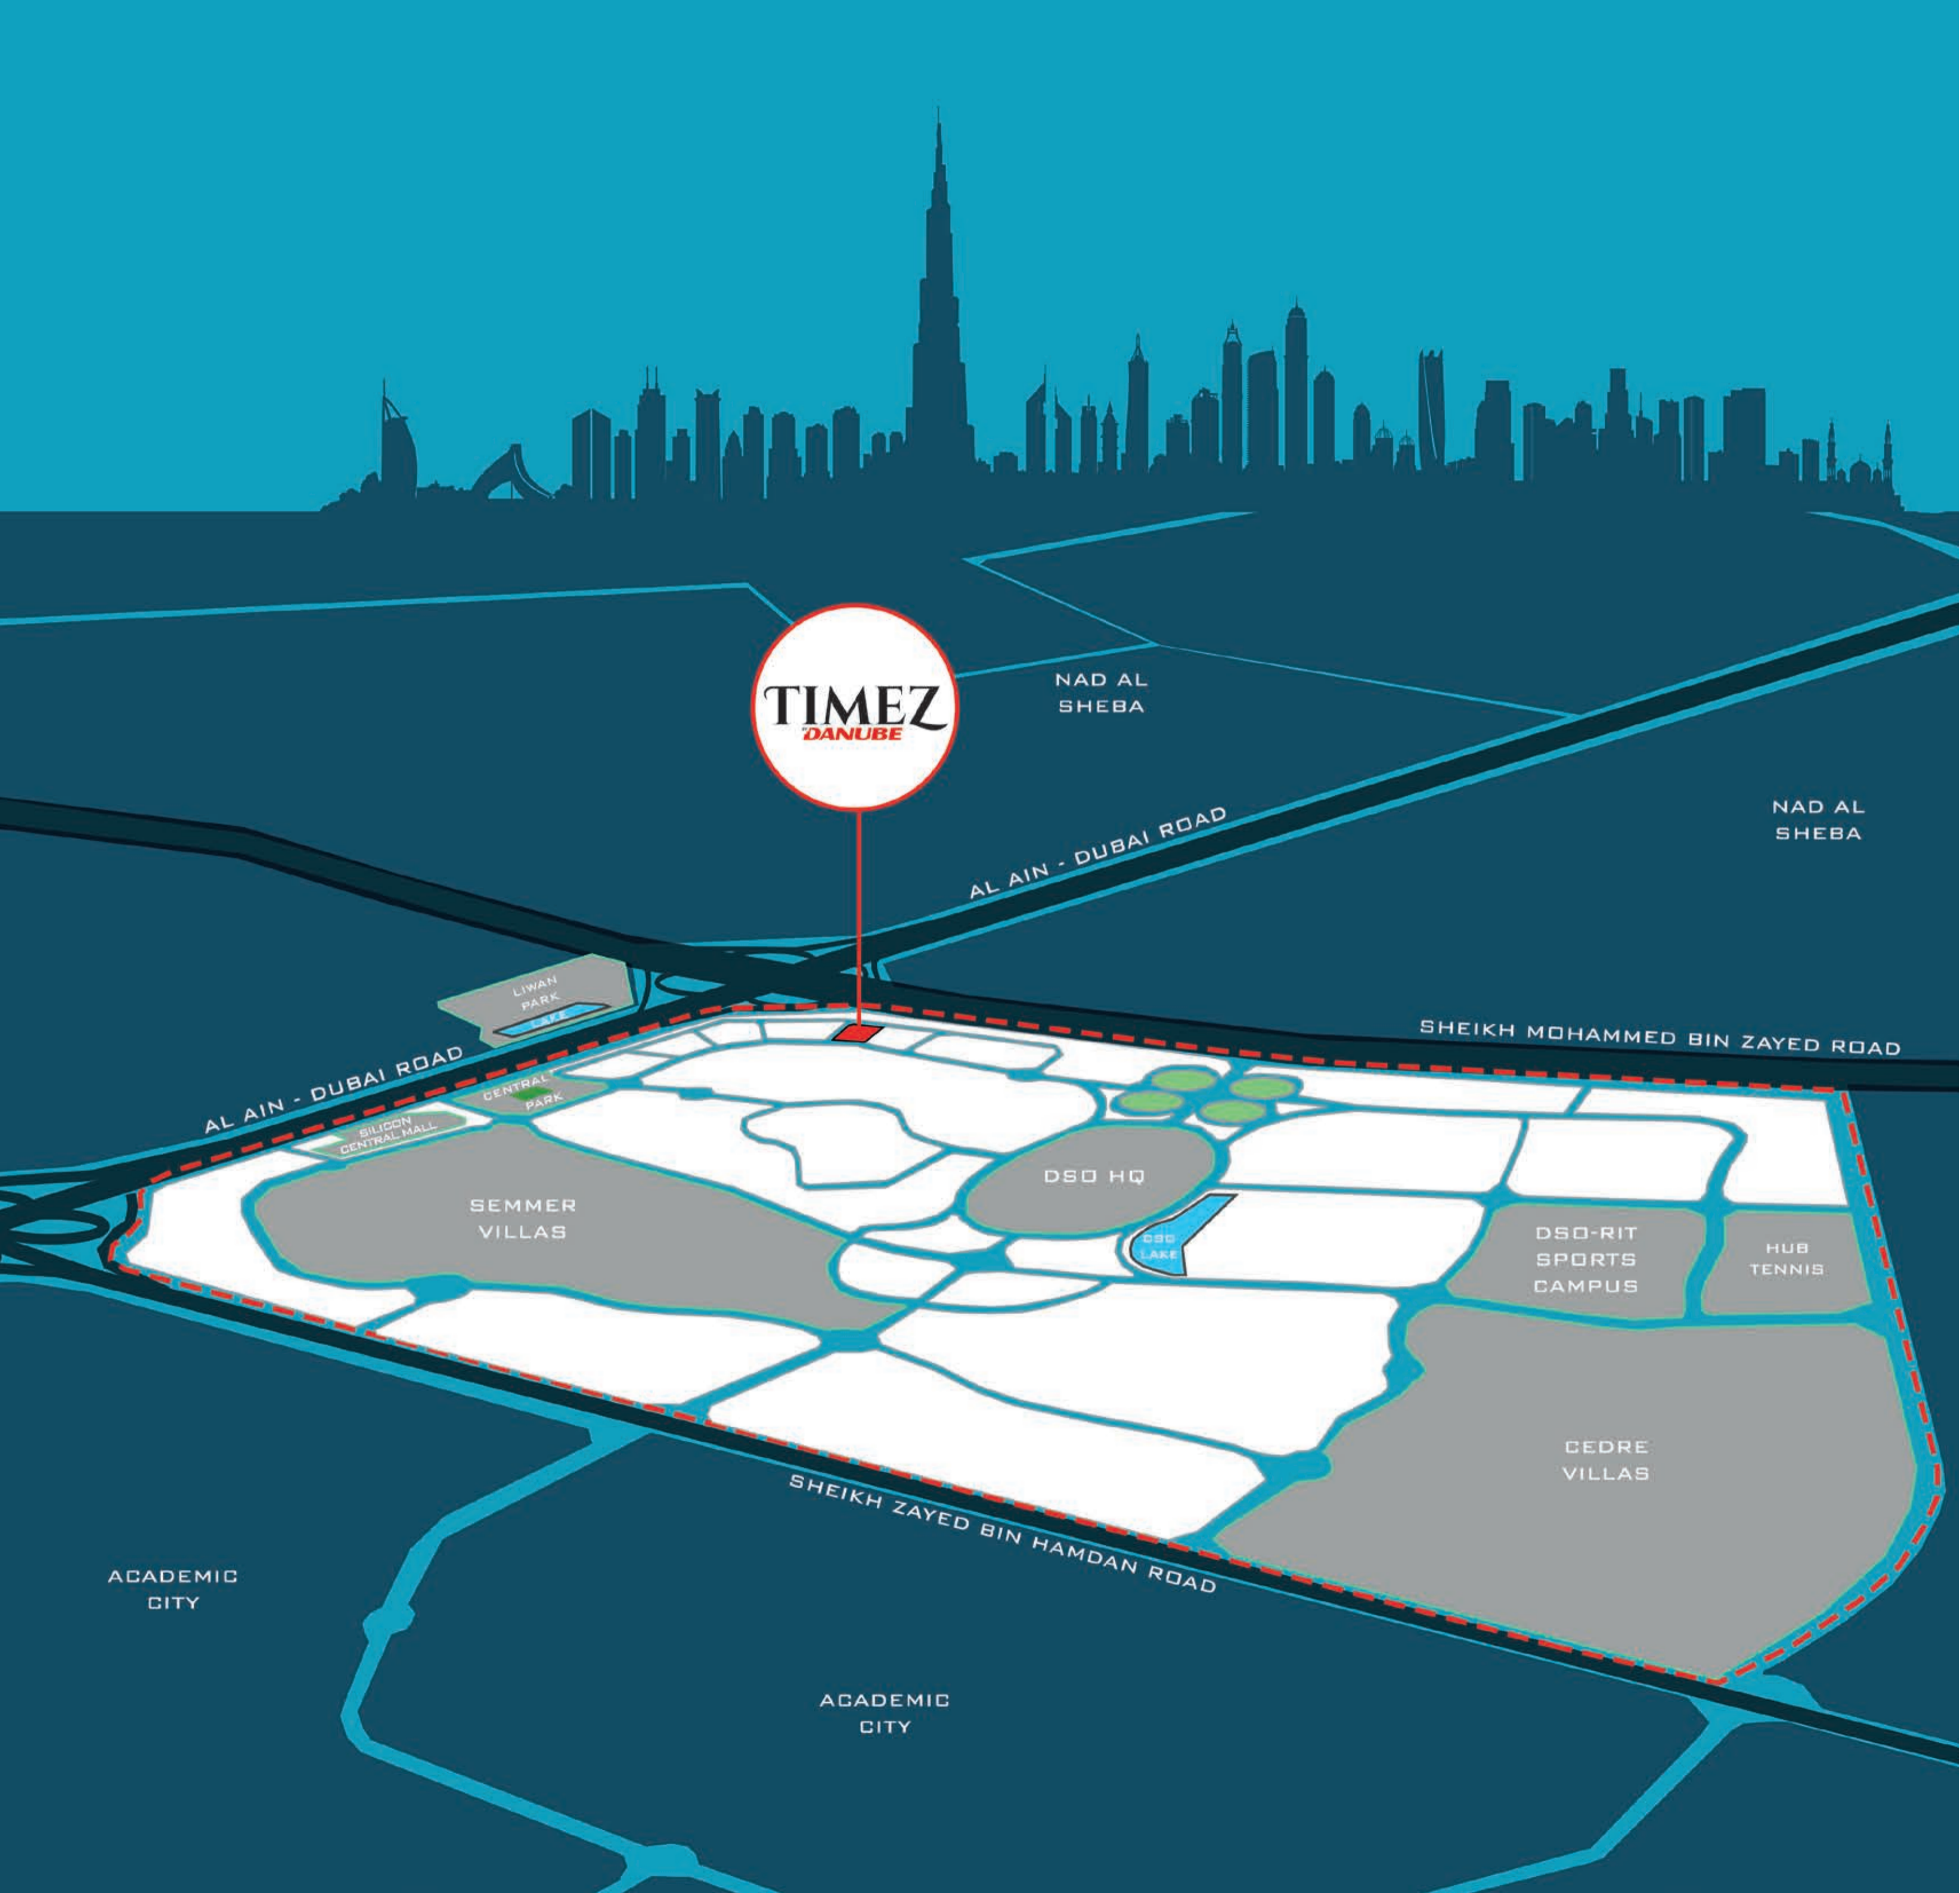

# Distances

	Central Park	2 min
	Silicon Central Mall	2 min
	Al Ain - Dubai Road	2 min
	Proposed Metro Station	3 min
	Sheikh Mohammed Bin Zayed Road	2 min
	DSO HQ	3 min
	DSO Lake	4 min
	DSO - RIT Sports Campus	5 min
	Academic City	7 min
	Global Village	8 min
	Dubai Safari Park	10 min
	Dubai Creek Harbour	11 min
	Dubai Design District	11 min
	Burj Khalifa	12 min
	Dubai Mall	12 min
	Mirdif City Centre	13 min
	Mushrif Park	14 min
	Dubai International Airport	15 min
	Al Maktoum International Airport	20 min