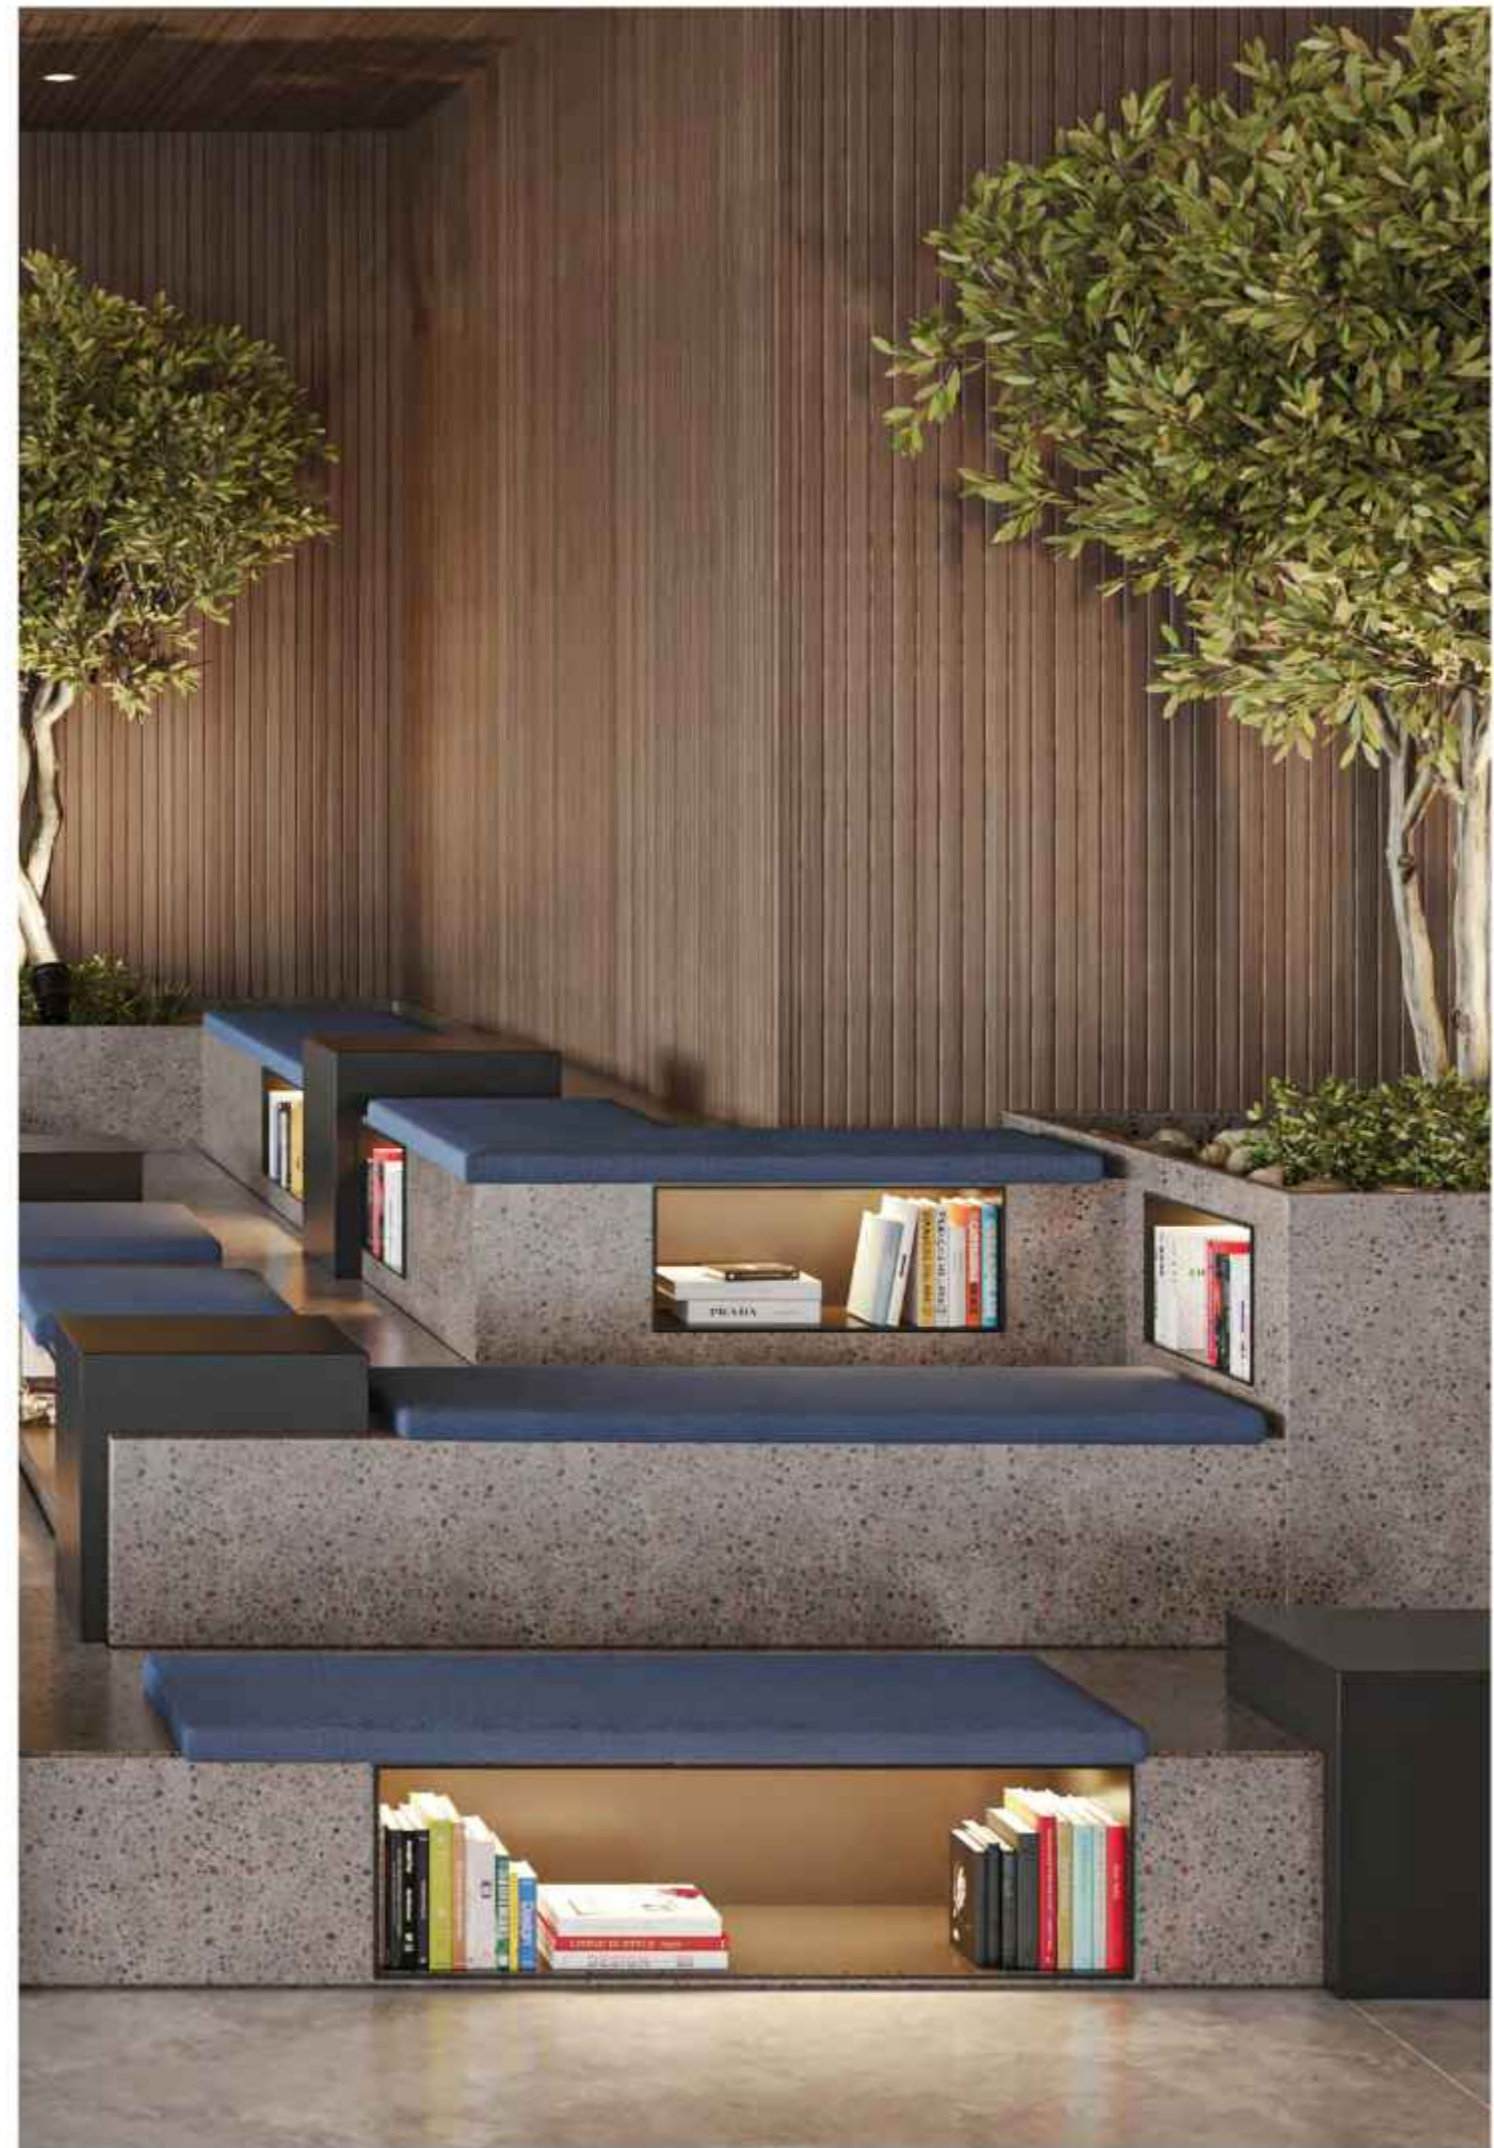

CO-WORKING HUB

The co-working hub offers an inspiring setting for productivity and collaboration. With tiered seating, phone booths, and quiet rooms, it provides a range of spaces to suit every need. Shared desks with charging ports encourage seamless connection, while individual seating nooks offer moments of focus and solitude. Thoughtfully designed feature lighting creates a warm, inviting atmosphere, ensuring the perfect balance of work and comfort.