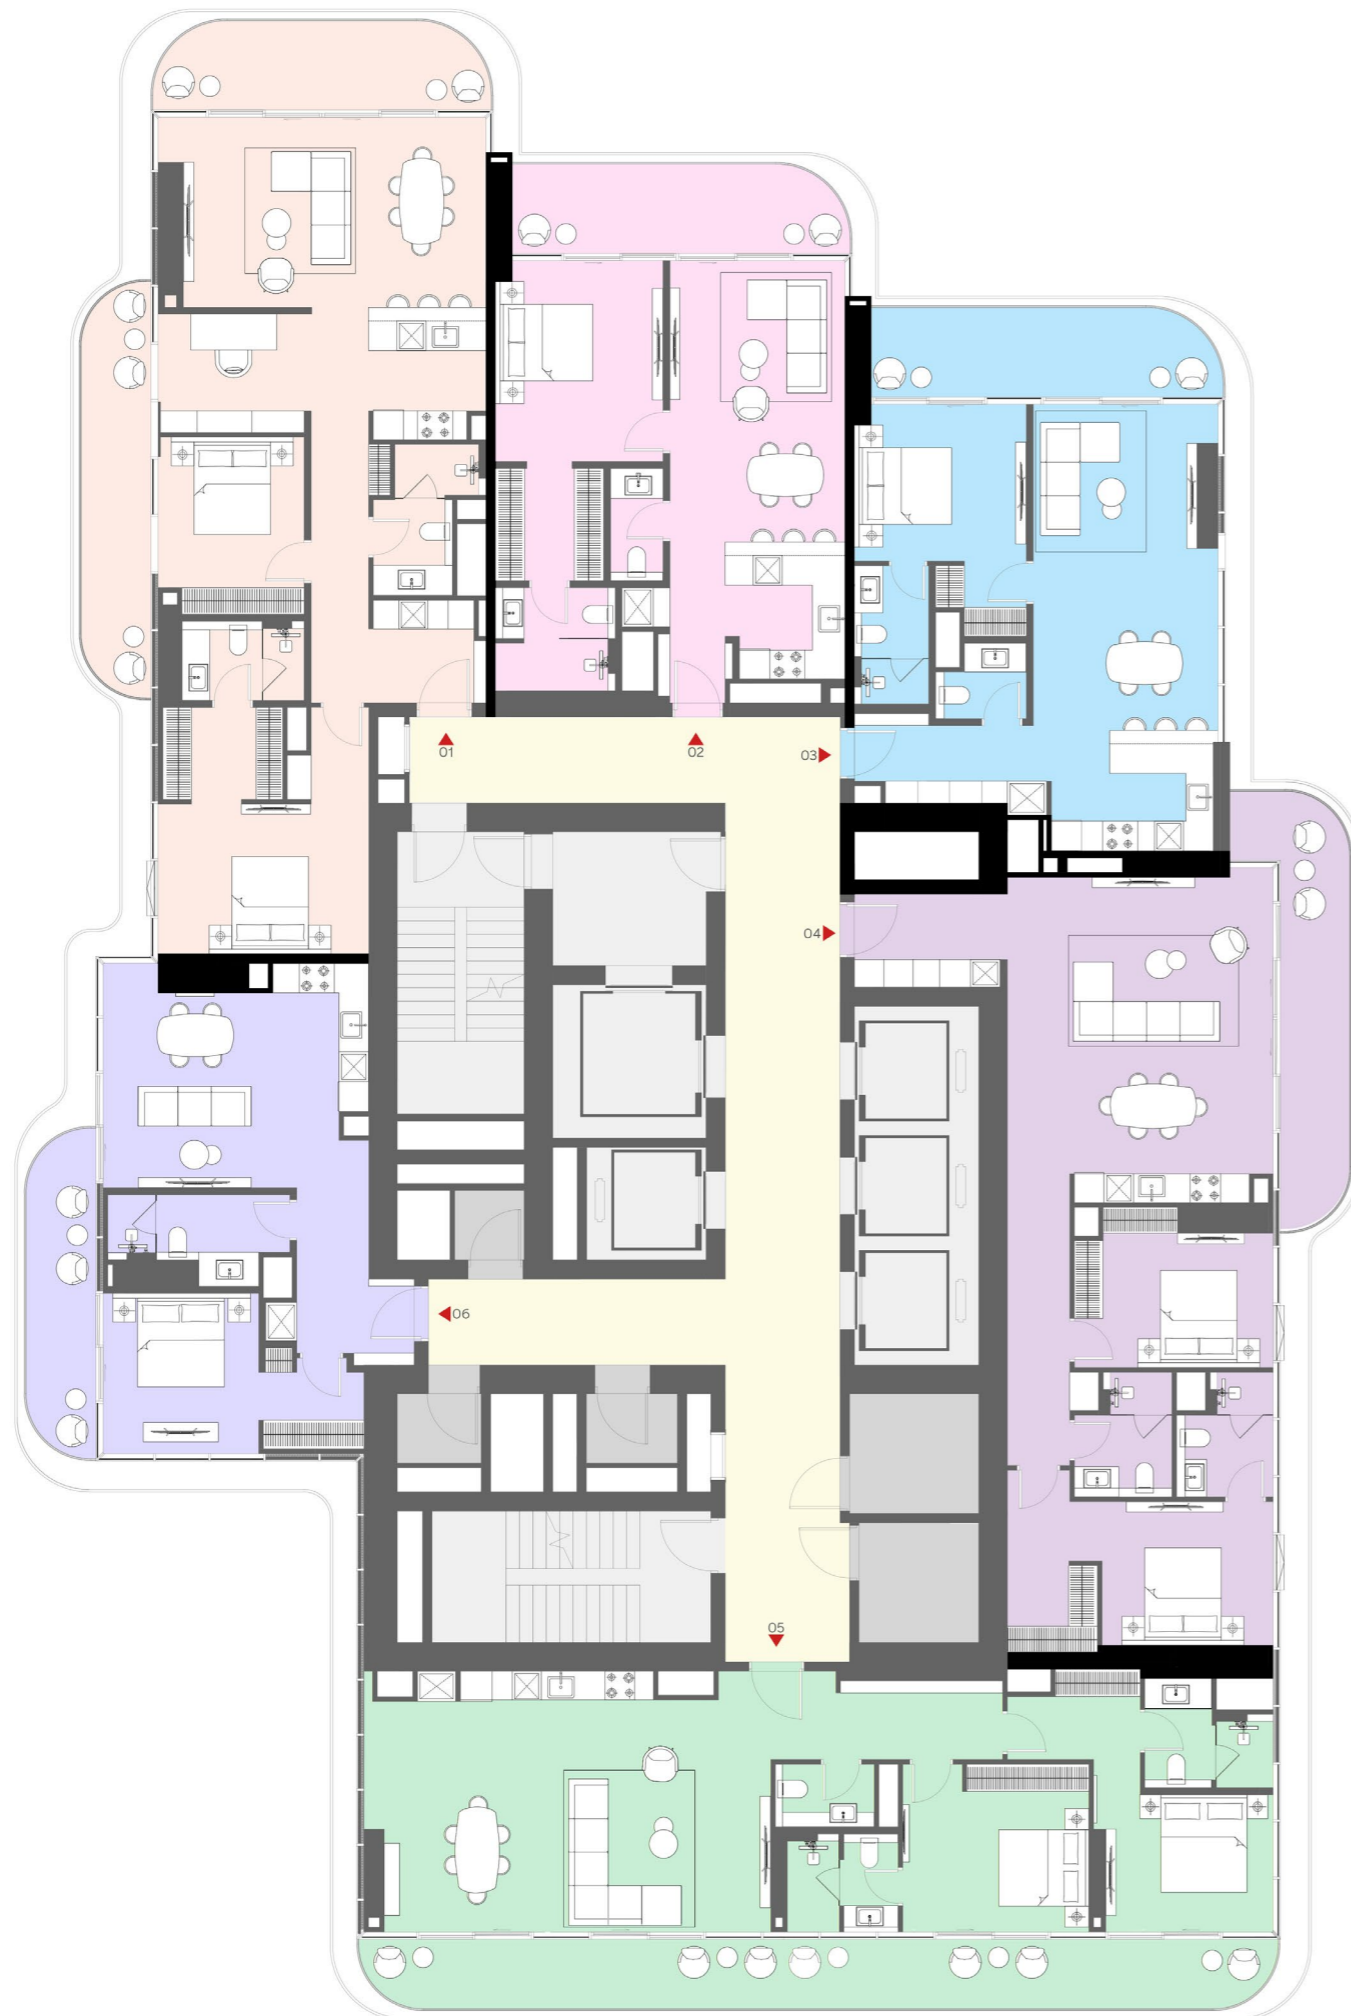

# TYPICAL FLOORPLANS

Residential Levels

**LIV**  
MARITIME

Levels 27 - 37

1 & 2 Bedroom Units

- 2 BR - A (01)
- 1 BR - B (02)
- 1 BR - C (03)
- 2 BR - C (04)
- 1 BR - F (05)
- 1 BR - E (06)
- 1 BR - A (07)

# TYPICAL FLOORPLANS

Residential Levels

**LIV**  
MARITIME

## Level 42

2 Bedroom Units  
3 Bedroom Signature Units

- 3 BR - A SIGNATURE (01)
- 3 BR - B SIGNATURE + TERRACE (02)
- 2 BR - E (03)