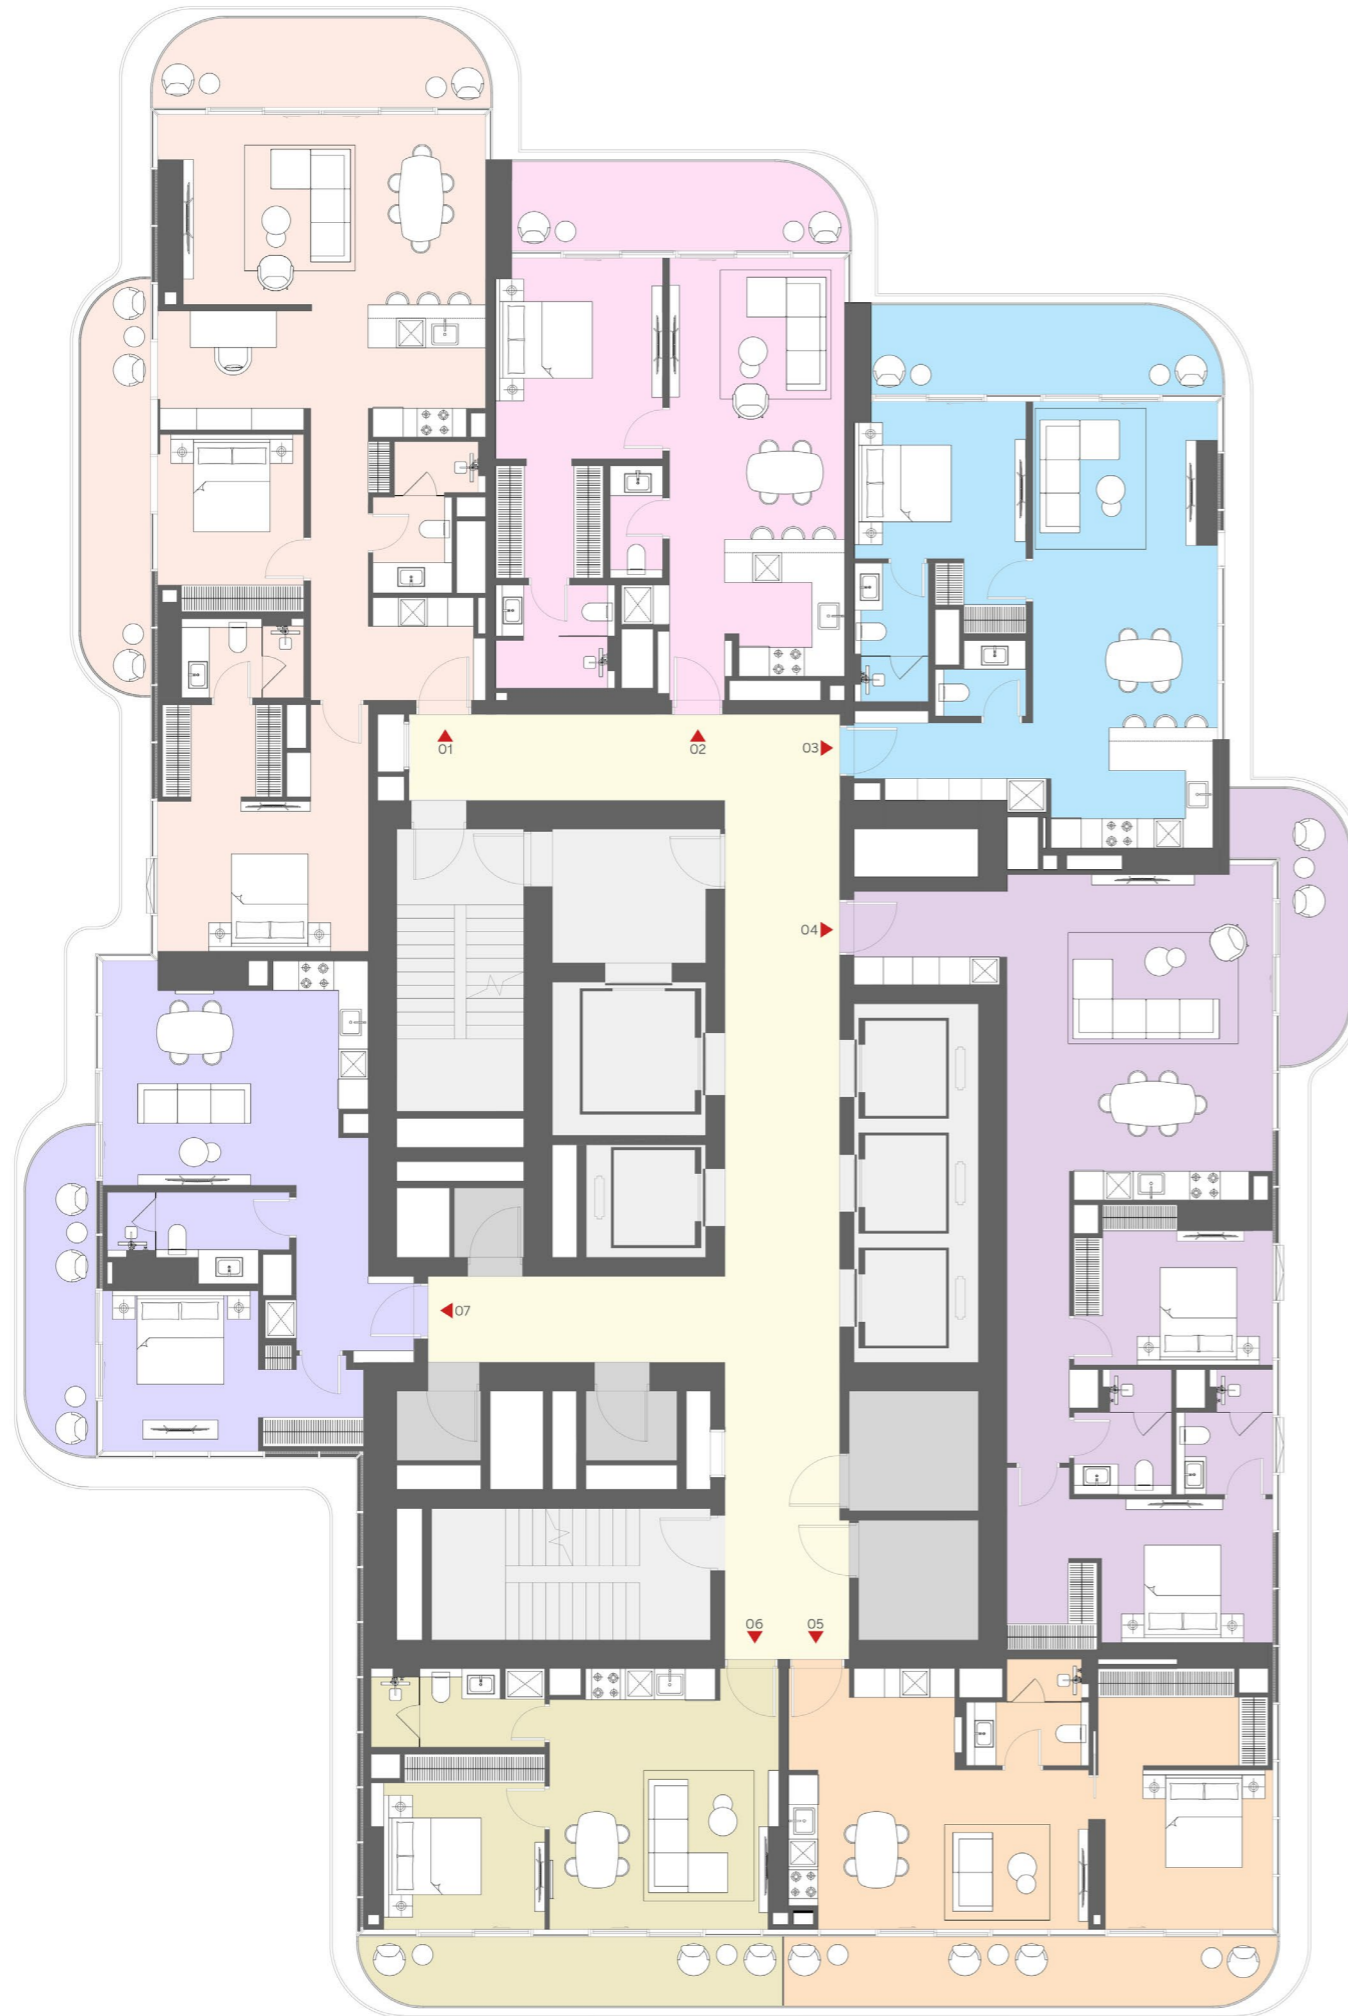

# TYPICAL FLOORPLANS

Residential Levels

**LIV**  
MARITIME

Levels 08 - 24

1 & 2 Bedroom Units

- 2 BR - A (01)
- 1BR - B (02)
- 1BR - C (03)
- 1BR - D (04)
- 2 BR - B (05)
- 1BR - E (06)
- 1BR - A (07)

# TYPICAL FLOORPLANS

Residential Levels

**LIV**  
MARITIME

Levels 46 - 47

3 Bedroom Signature Units

- 3 BR - C SIGNATURE (01)
- 3 BR - B SIGNATURE (02)

# TYPICAL FLOORPLANS

Residential Levels

**LIV**  
MARITIME

Levels 27 - 37

1 & 2 Bedroom Units

- 2 BR - A (01)
- 1 BR - B (02)
- 1 BR - C (03)
- 2 BR - C (04)
- 1 BR - F (05)
- 1 BR - E (06)
- 1 BR - A (07)