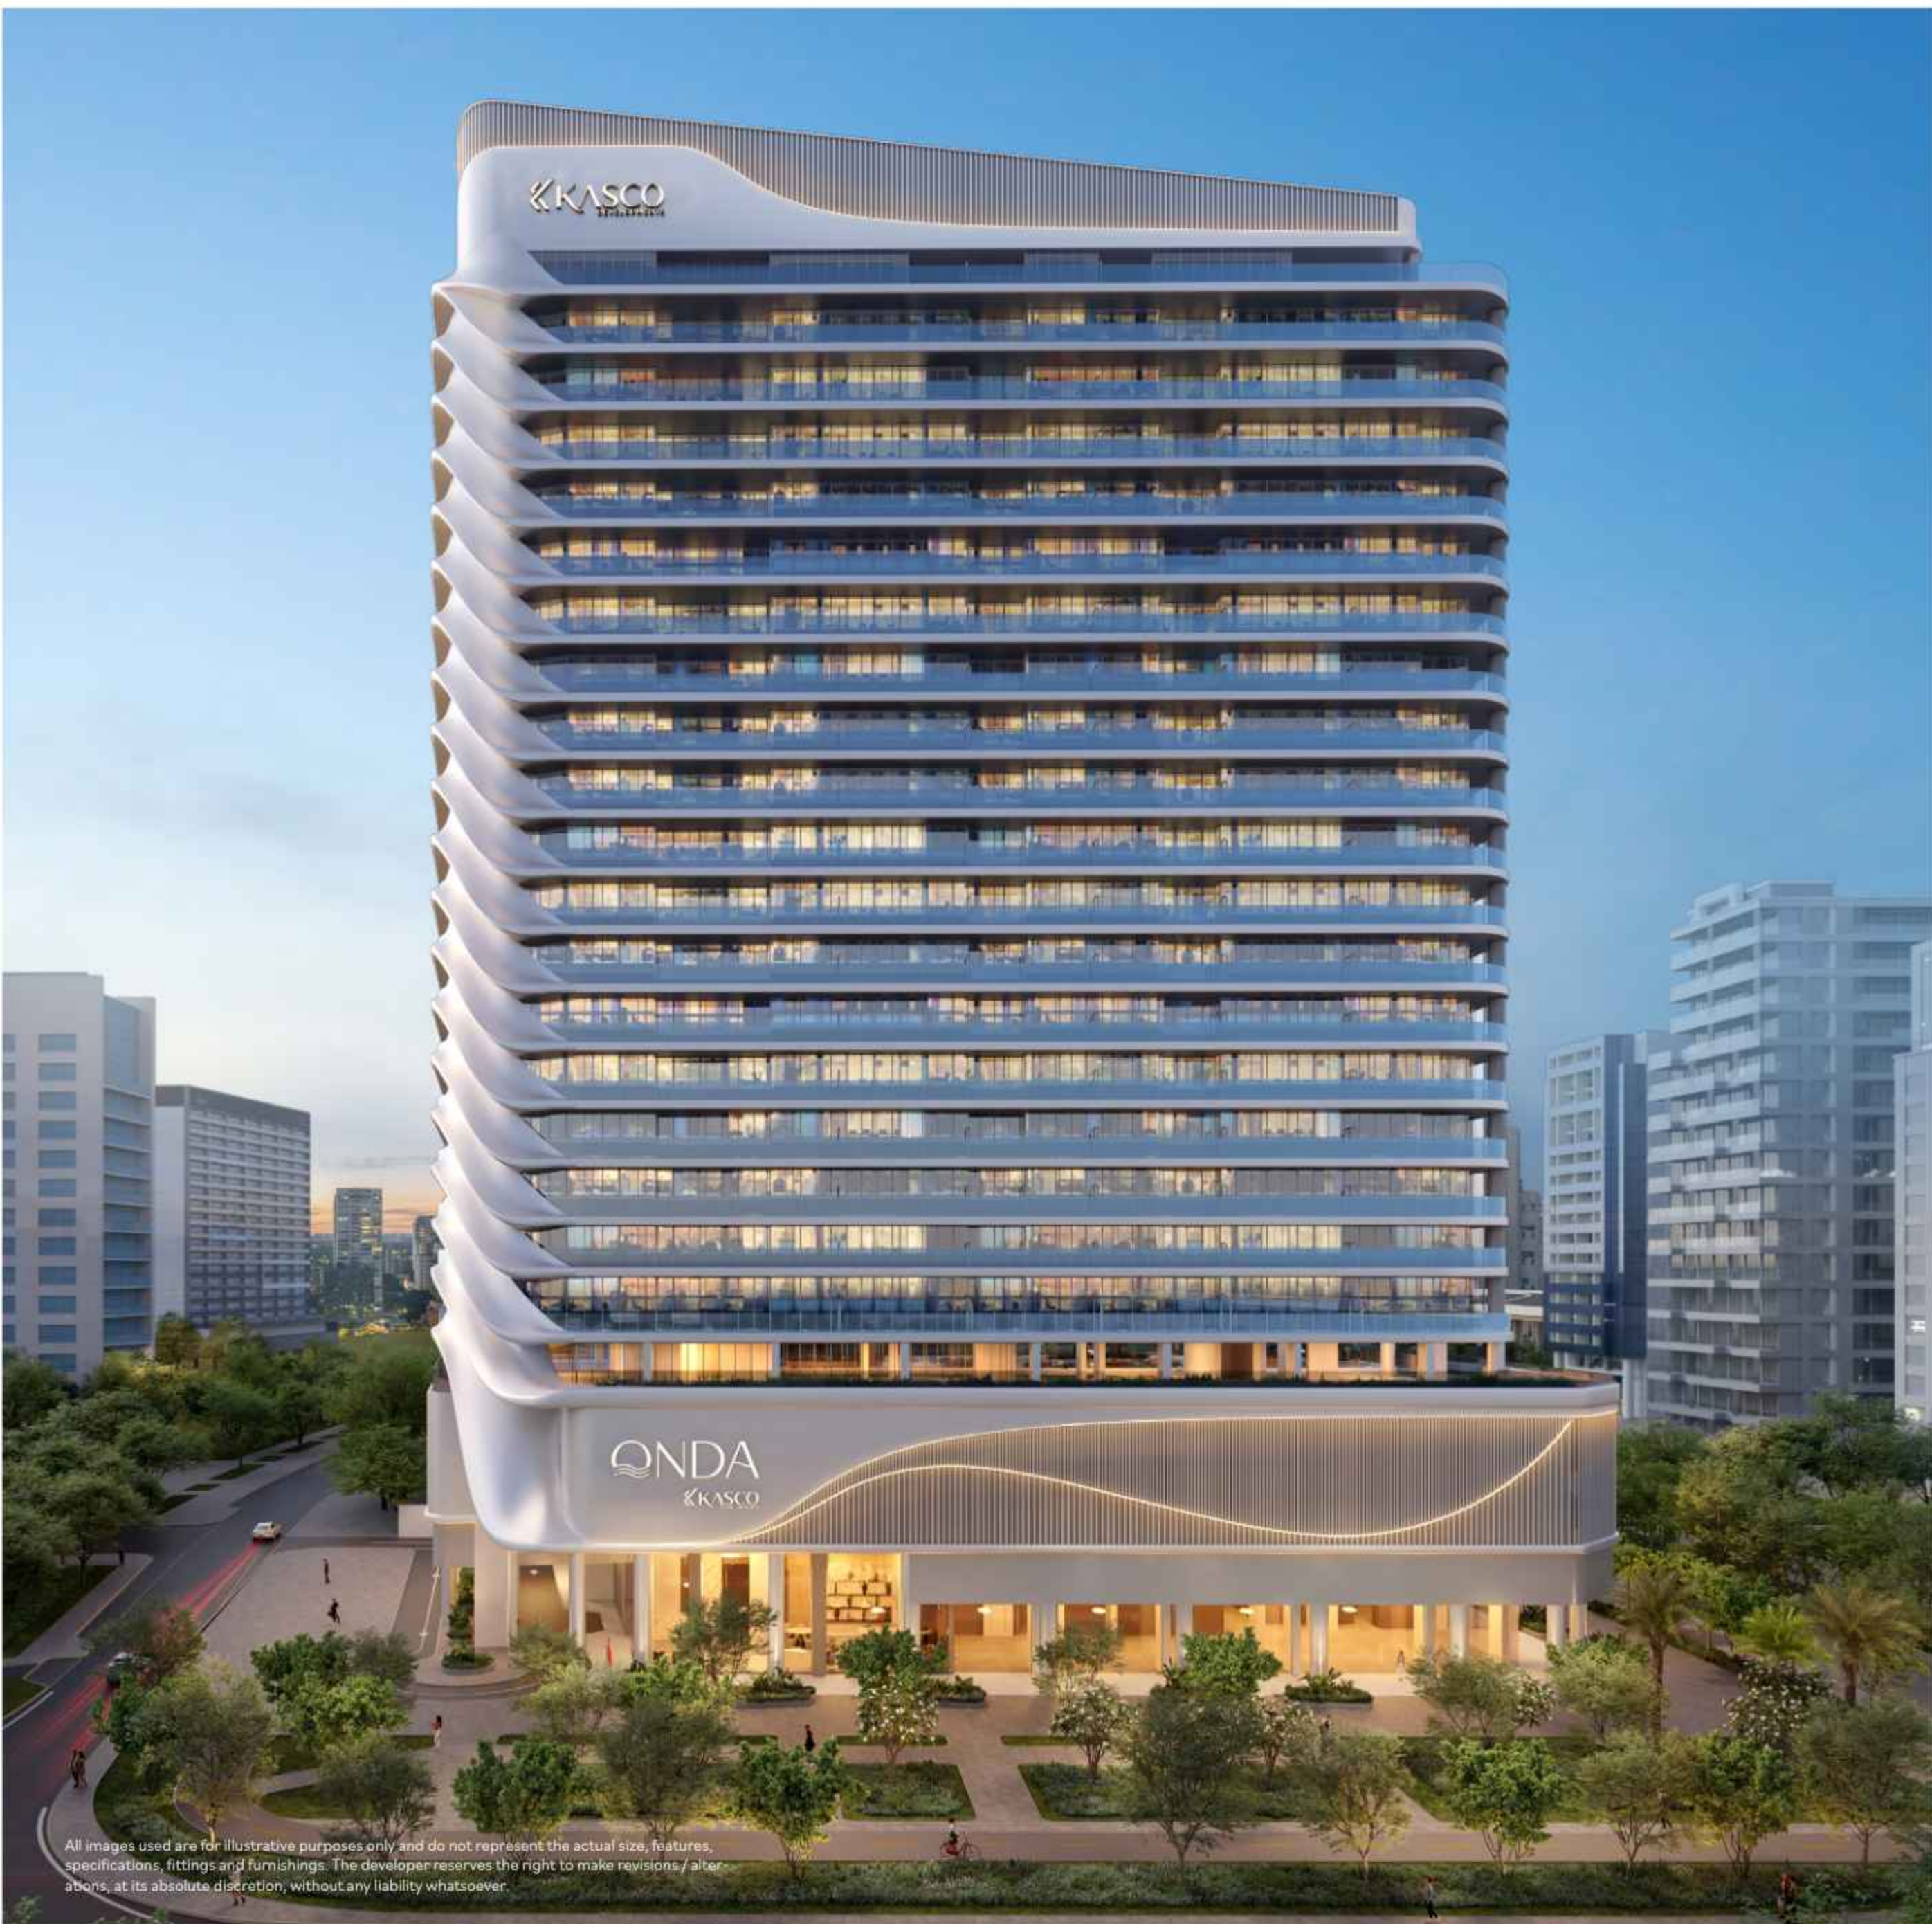

All images used are for illustrative purposes only and do not represent the actual size, features, specifications, fittings and furnishings. The developer reserves the right to make revisions / alterations, at its absolute discretion, without any liability whatsoever.

PROJECT OVERVIEW

This deliberate word play hints at the project's proximity to a bay, inviting a sense of coastal allure and natural beauty.

ONDA becomes more than a name; it transforms into a vivid symbolic bridge between the project and its luring surroundings, offering a glimpse into a world where the gentle rhythm of waves converges with innovative design, creating a trendy harmonious living experience that mirrors the poetic dance of the tides.