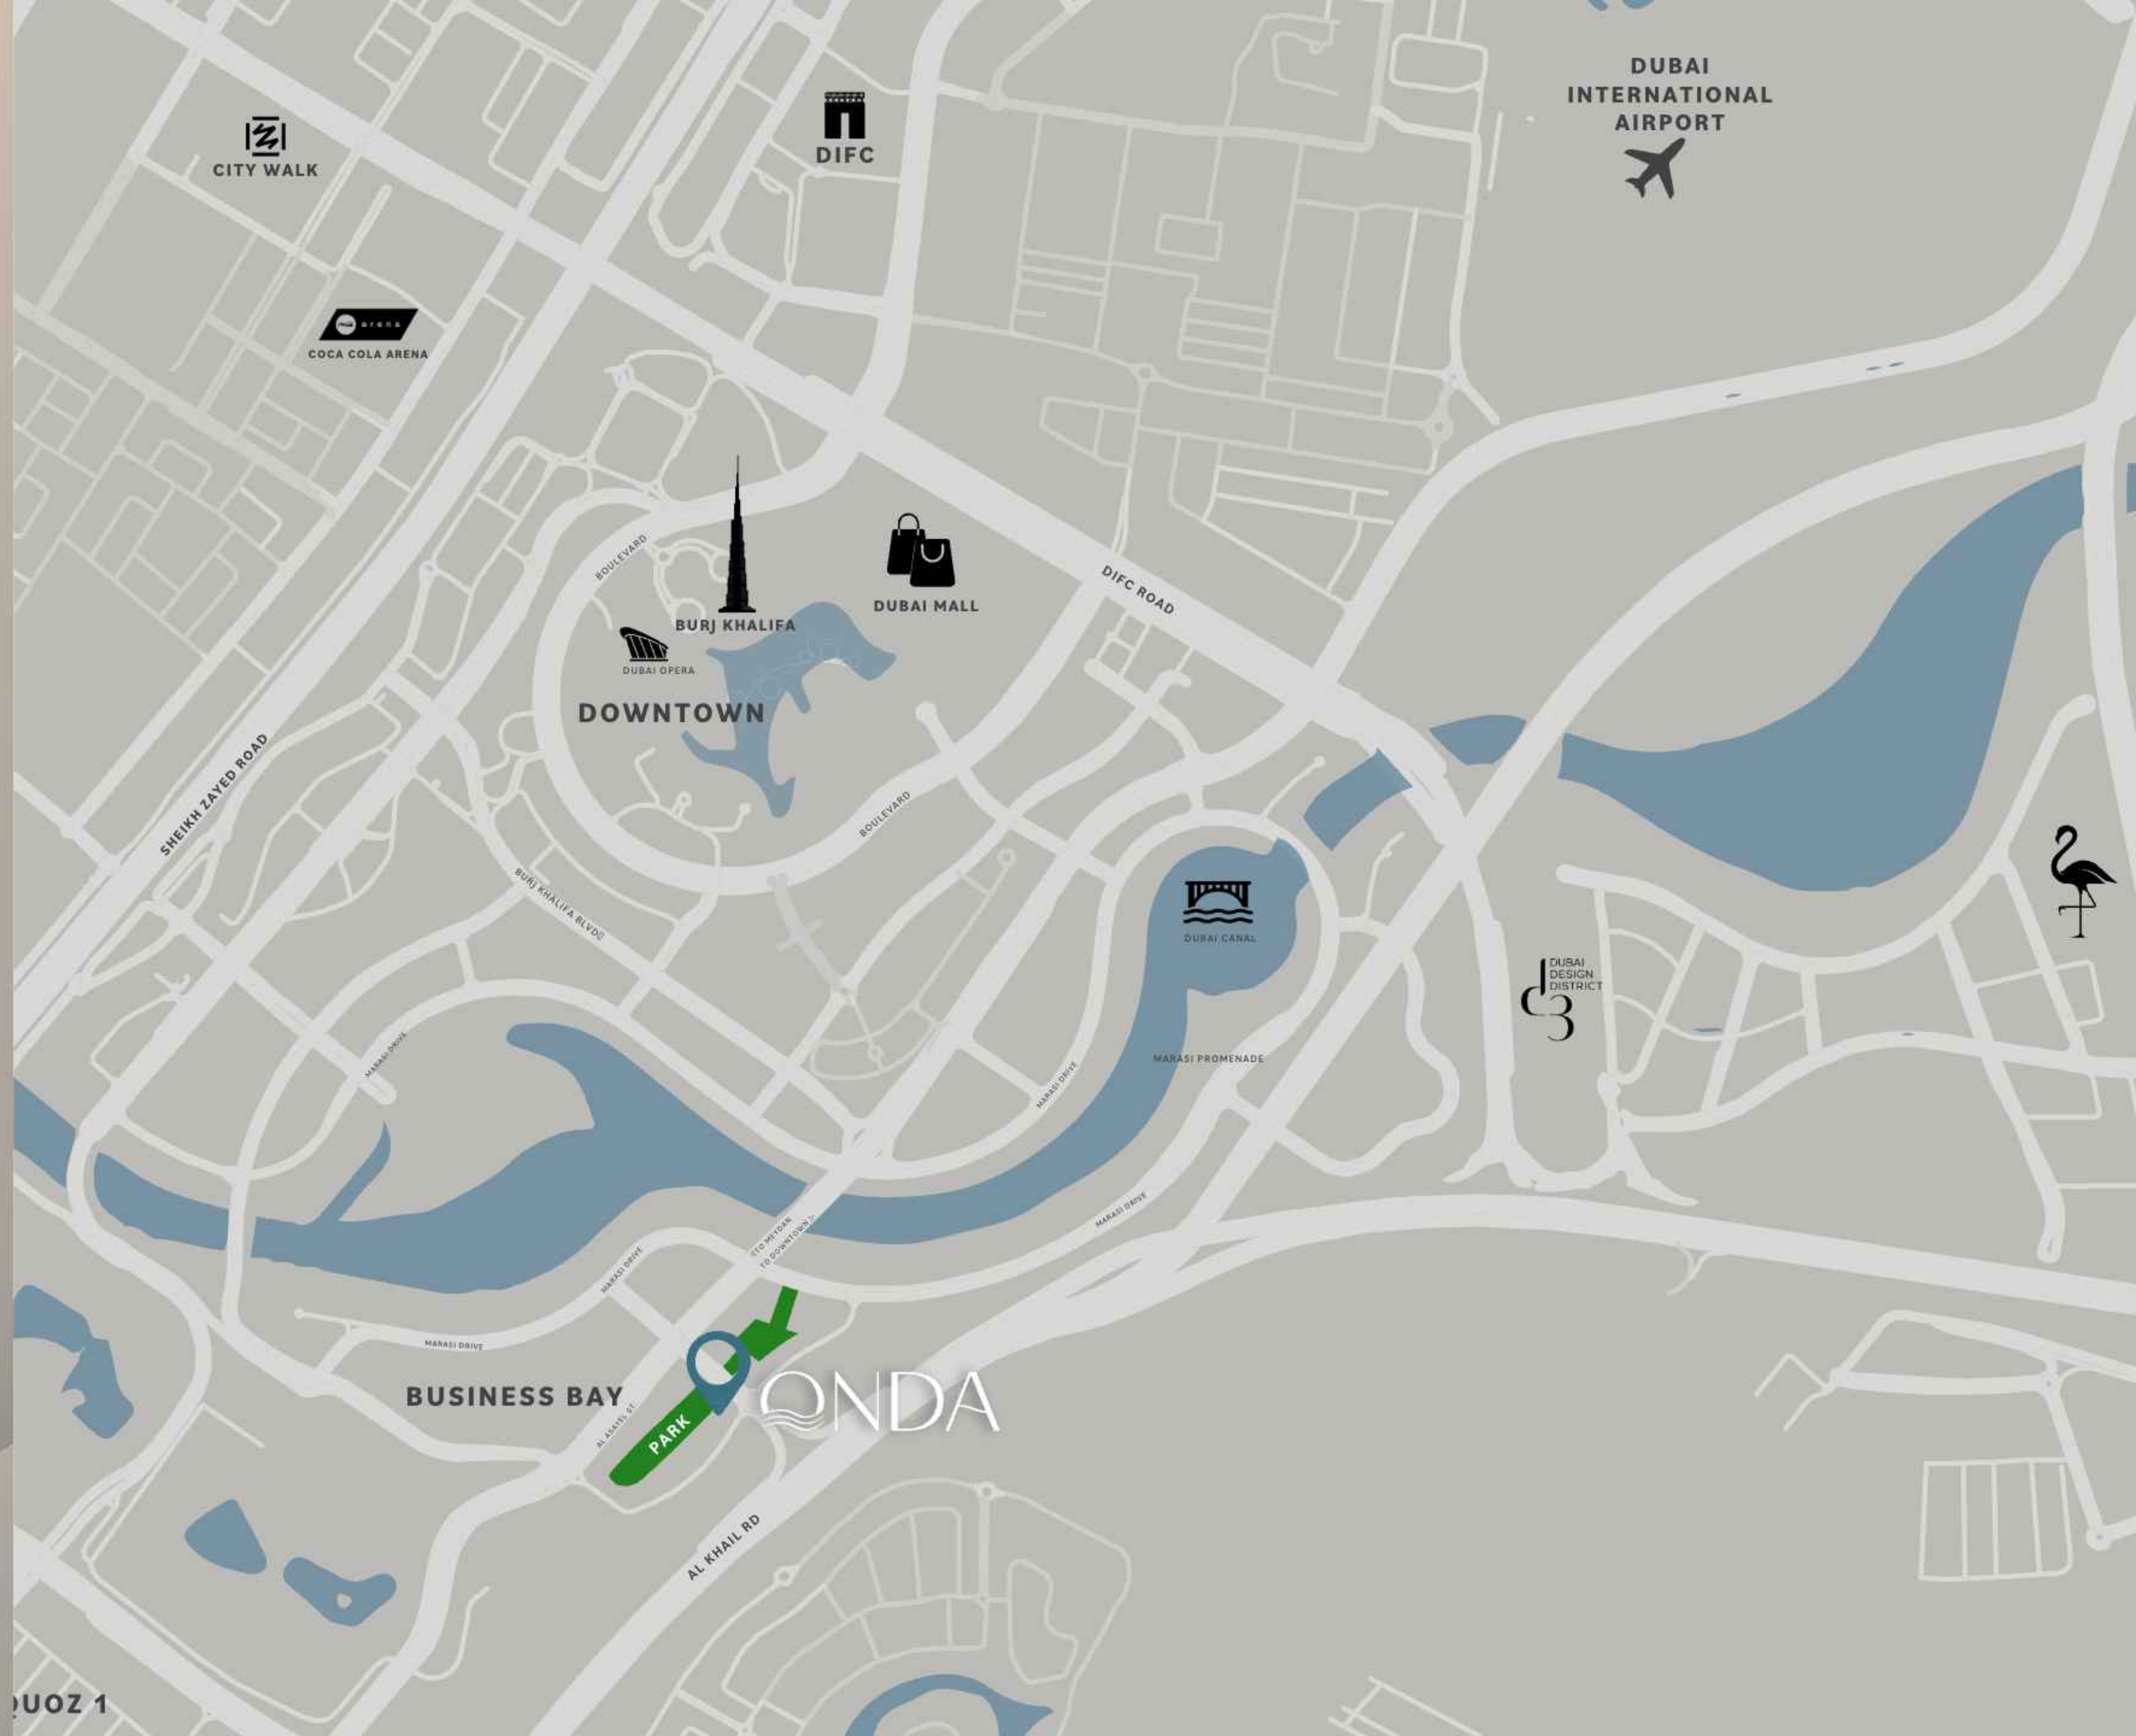

LOCATION

Dubai Canal	2 Mins
Marasi Promenade	4 Mins
Dubai Mall	5 Mins
Burj Khalifa	5 Mins
Dubai Opera	5 Mins
Dubai Design District	7 Mins
DIFC	7 Mins
Coca Cola Arena	9 Mins
Ras Al Khor Sanc.	10 Mins
City Walk	10 Mins
DXB Int. Airport	16 Mins

ALWAYS CONNECTED

All images used are for illustrative purposes only and do not represent the actual size, features, specifications, fittings and furnishings. The developer reserves the right to make revisions / alterations, at its absolute discretion, without any liability whatsoever.