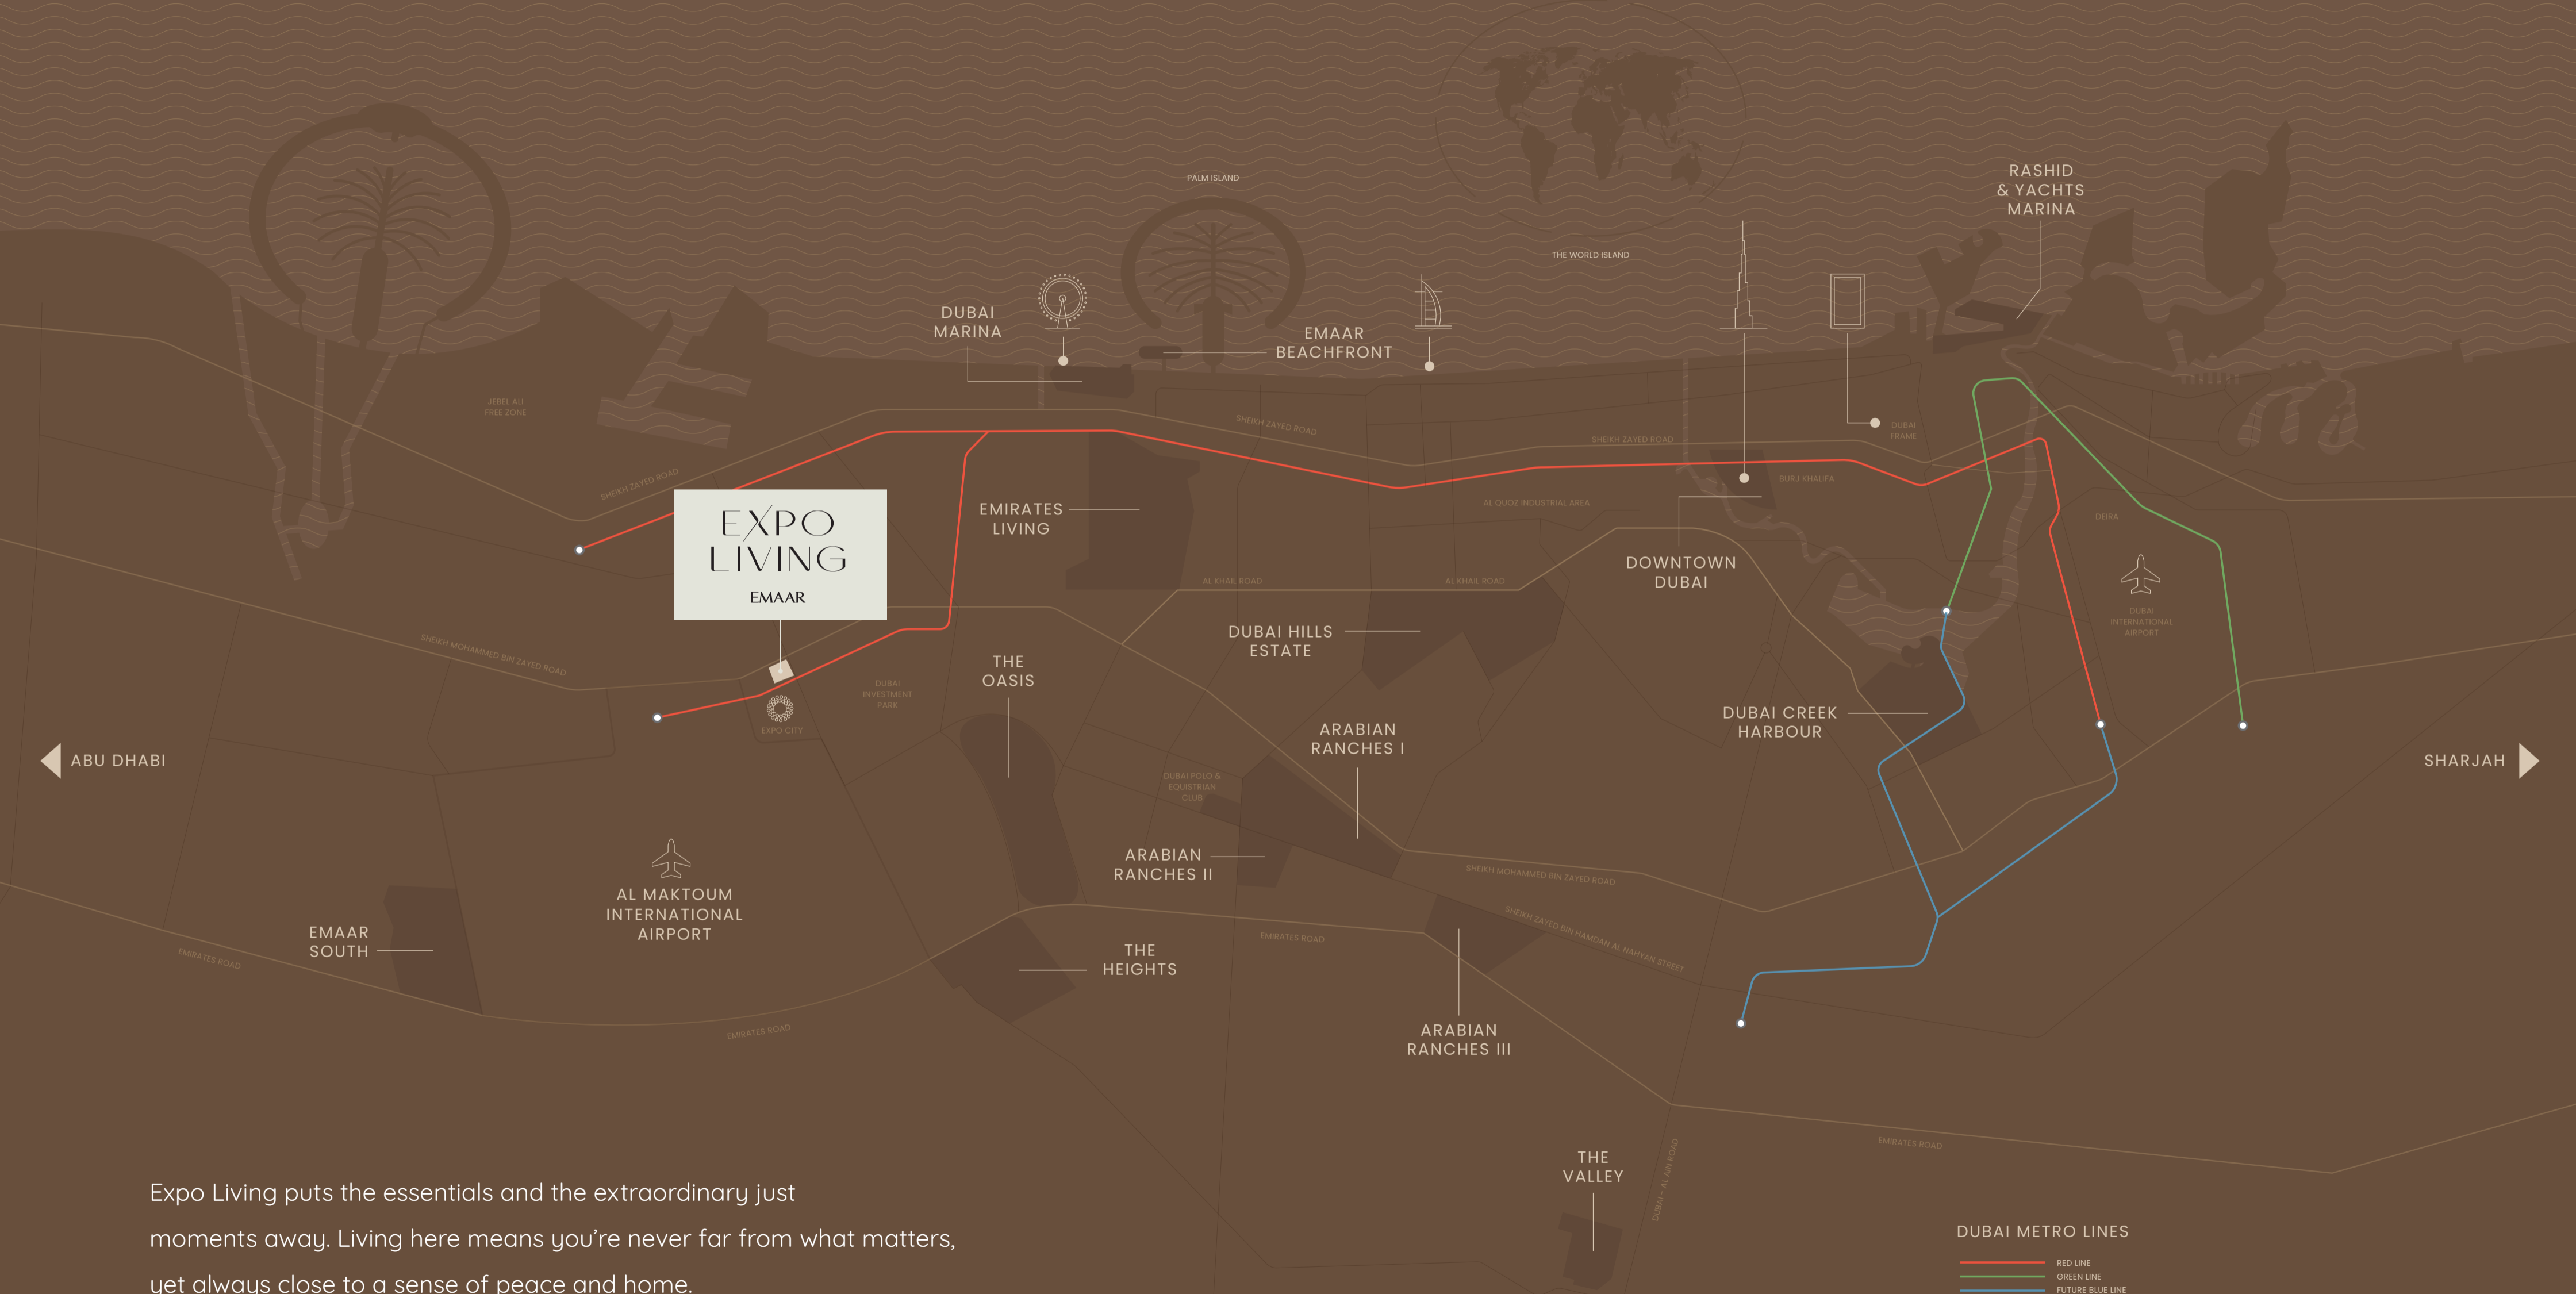

Whether immersed in world-class events or savouring the stillness of nature, life at Expo Living stays effortlessly in sync with your rhythm.

A World of Connections

5 Mins

Walk to Expo City

10 Mins

Drive to Al Maktoum International Airport

15 Mins

Drive to Dubai Marina

Expo Living puts the essentials and the extraordinary just moments away. Living here means you're never far from what matters, yet always close to a sense of peace and home.

Welcome to
*Terra
Heights*

EXPO LIVING

At the Heart of What's Next

Set within the Expo Living community in Expo City, Terra Heights offers a fresh take on modern living. Located just minutes from Dubai's mega gateway, Al Maktoum International Airport, this development combines thoughtful architecture, lush courtyards, and inviting spaces.