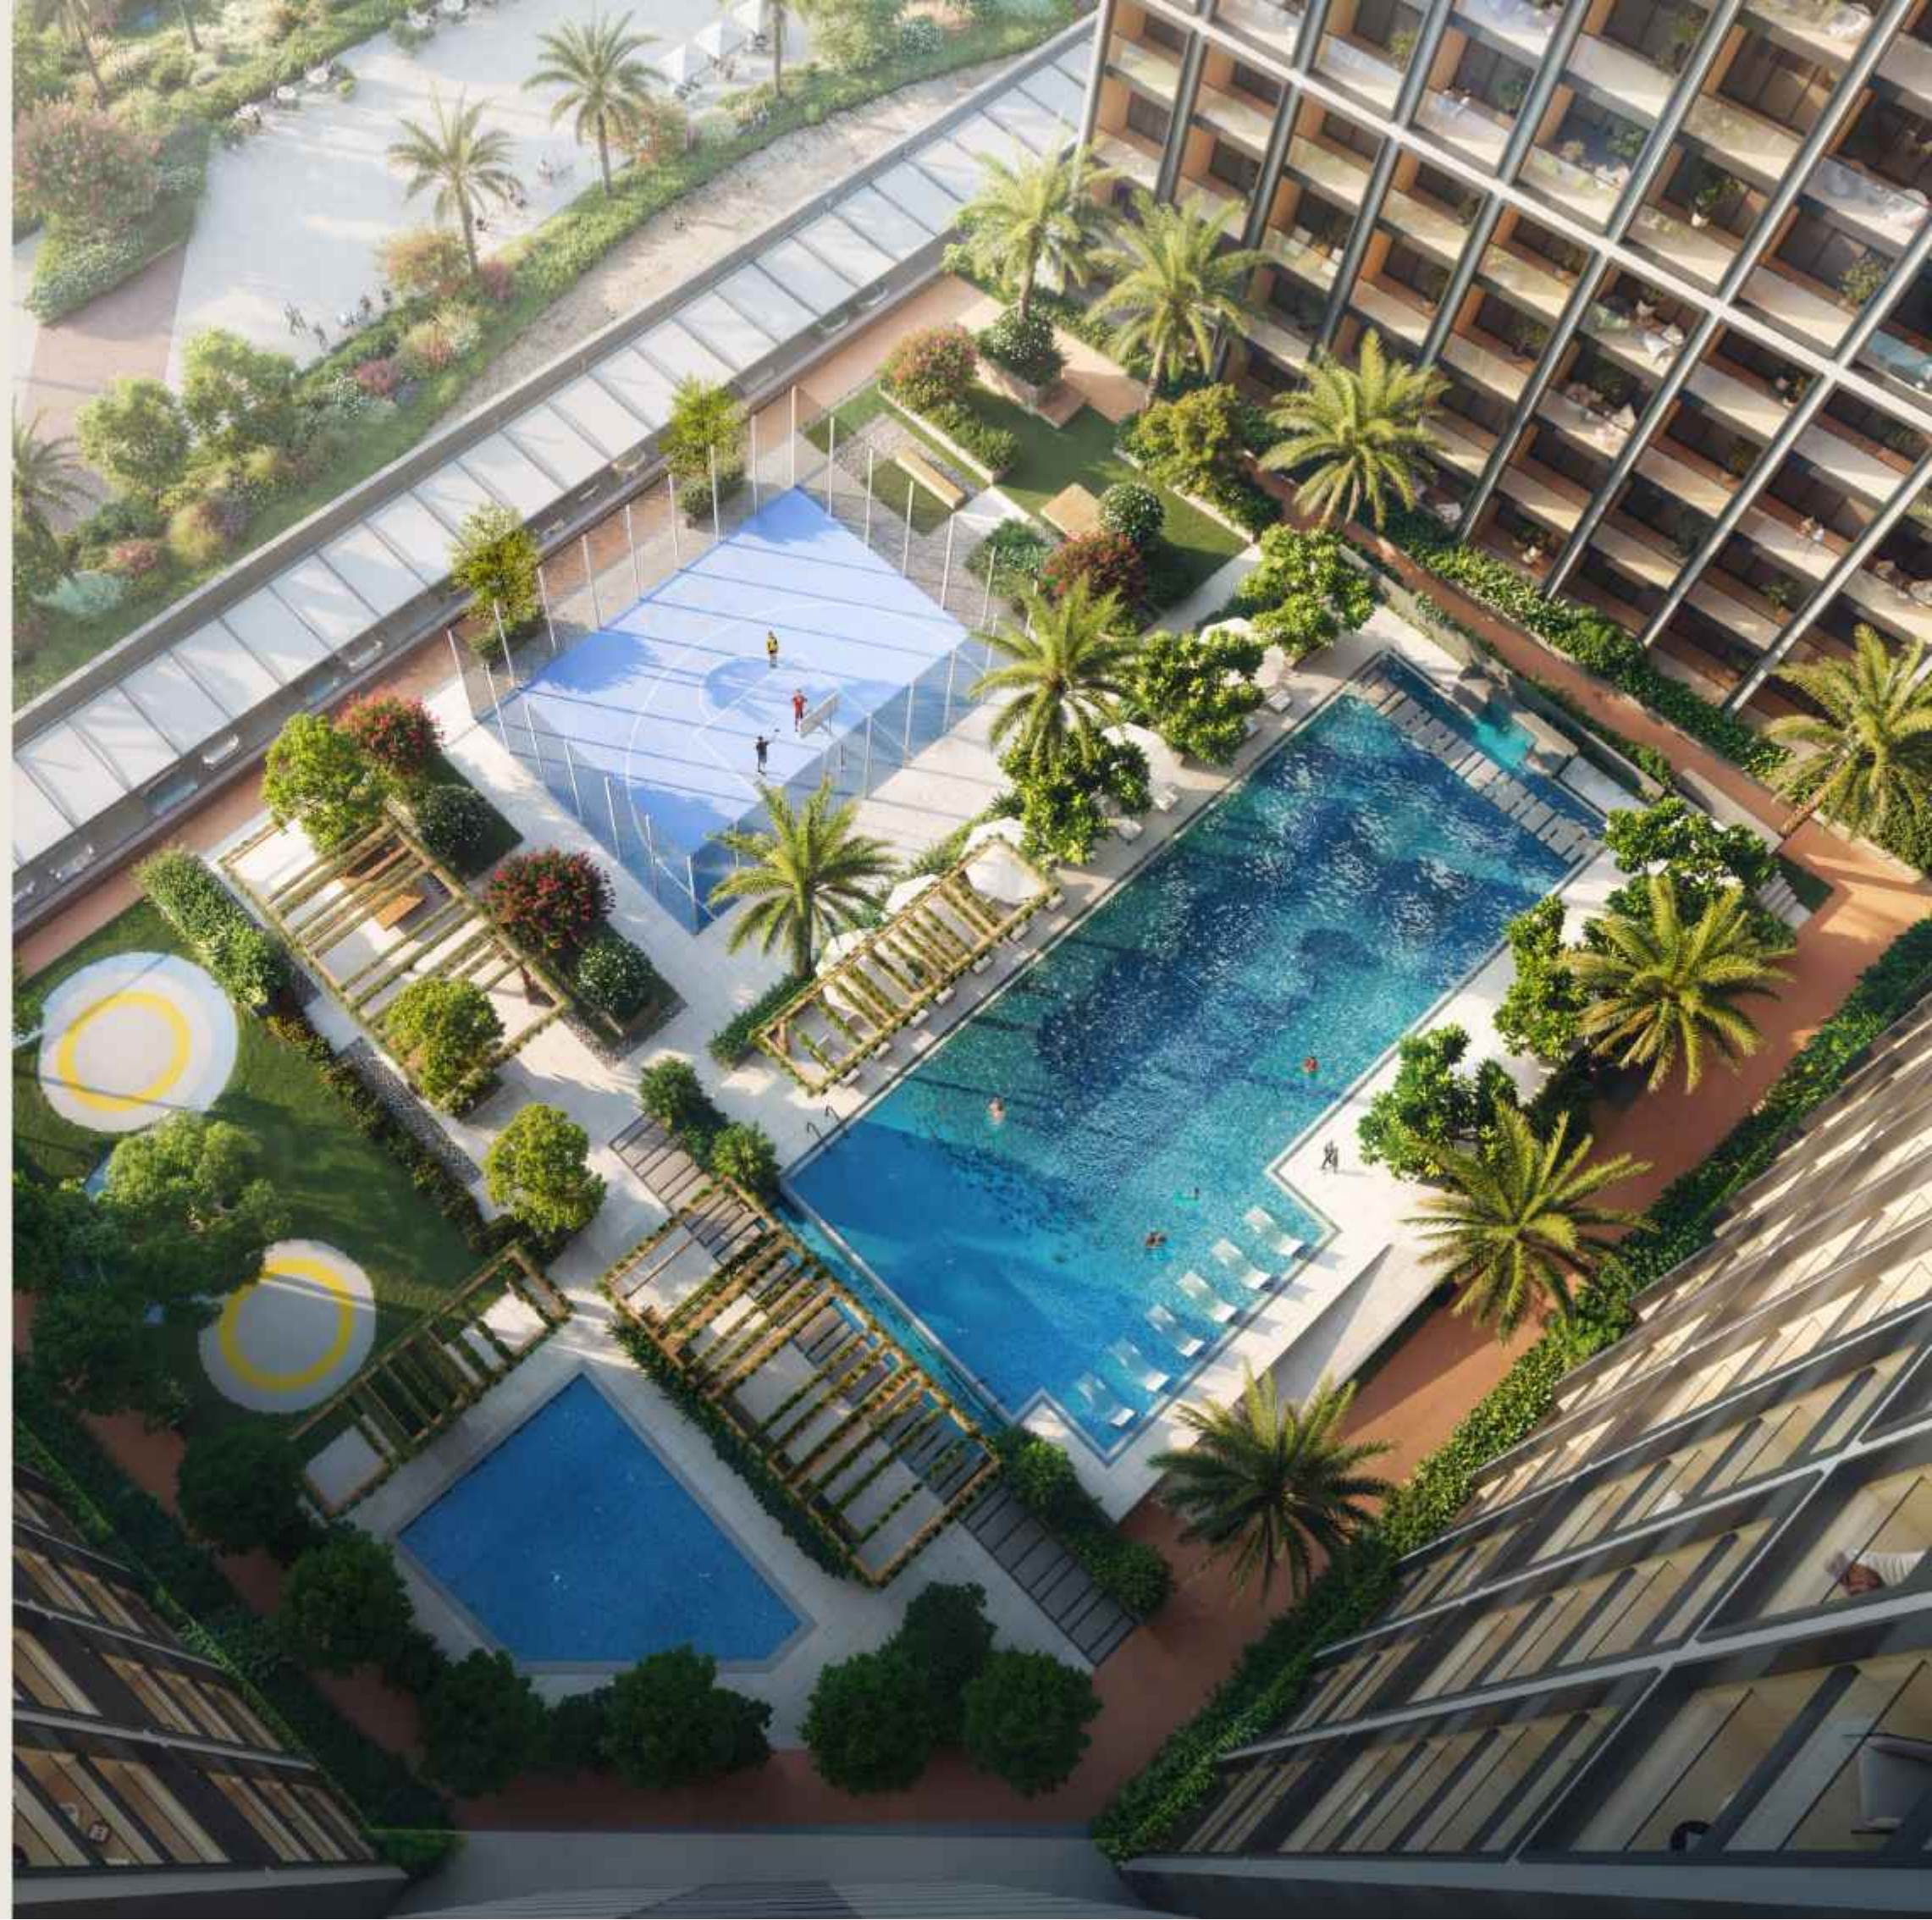

KIDS POOL • JOGGING TRACK
OUTDOOR SEATING AREA
ADULT POOL • JACUZZI • WET DECK
POOL DECK • BASKETBALL COURT
KIDS PLAY AREA