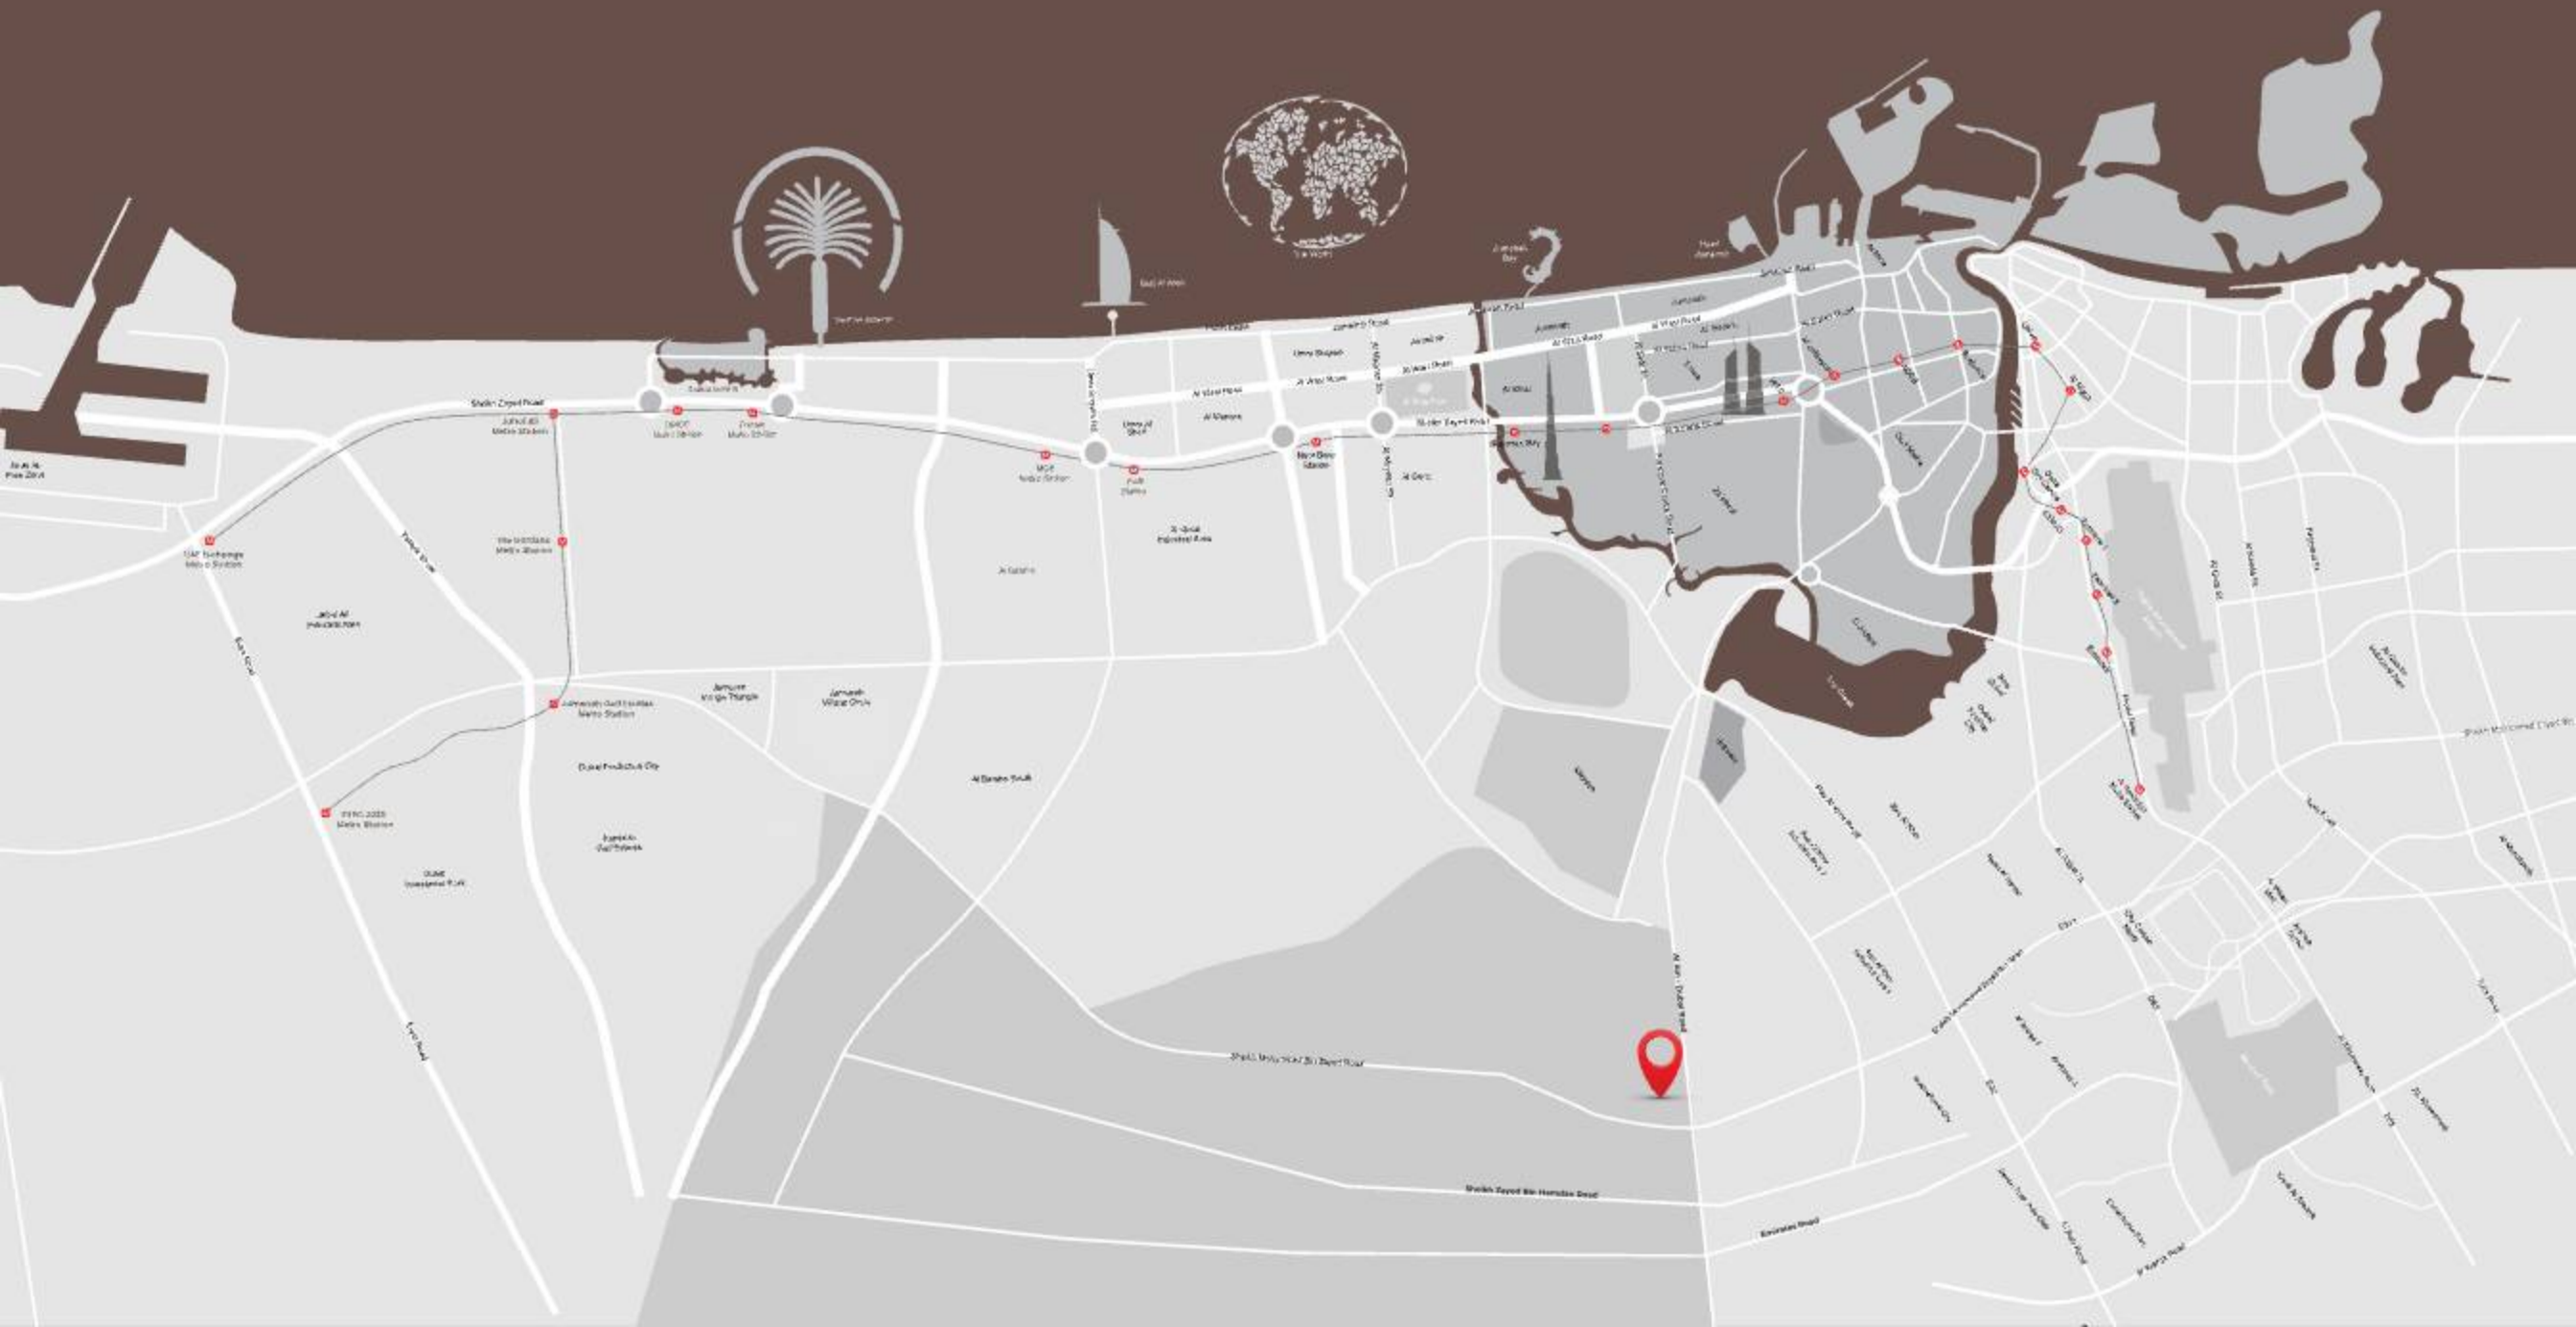

REFLECTING
REGAL
RADIANCE

SEAMLESS CONNECTIVITY

Located amidst Sheikh Mohammed Bin Zayed Road (E311), Sheikh Zayed Road (E11), and Al Khail Road (E44), Meydan is well-connected and provides easy access to prime Dubai locations.

10 – 15 min

Downtown Dubai
Burj Khalifa
Dubai Mall

15 – 20 min

Dubai Airport
Kite Beach
Academic City

25 – 30 min

Palm Jumeirah
Burj Al Arab
Mall of the Emirates
Al Maktoum Airport (DWC)
Dubai Marina

PERFECTLY POSITIONED

It is strategically positioned on the cusp of a burgeoning district that is poised to become the focal point of Dubai. Within the development, there is a private club tailored to the needs of families, as well as a local community centre brimming with amenities for the residents to savour. Furthermore, the area is set to host schools, medical facilities, and an array of retail establishments, ensuring that all residents' needs are comprehensively met.