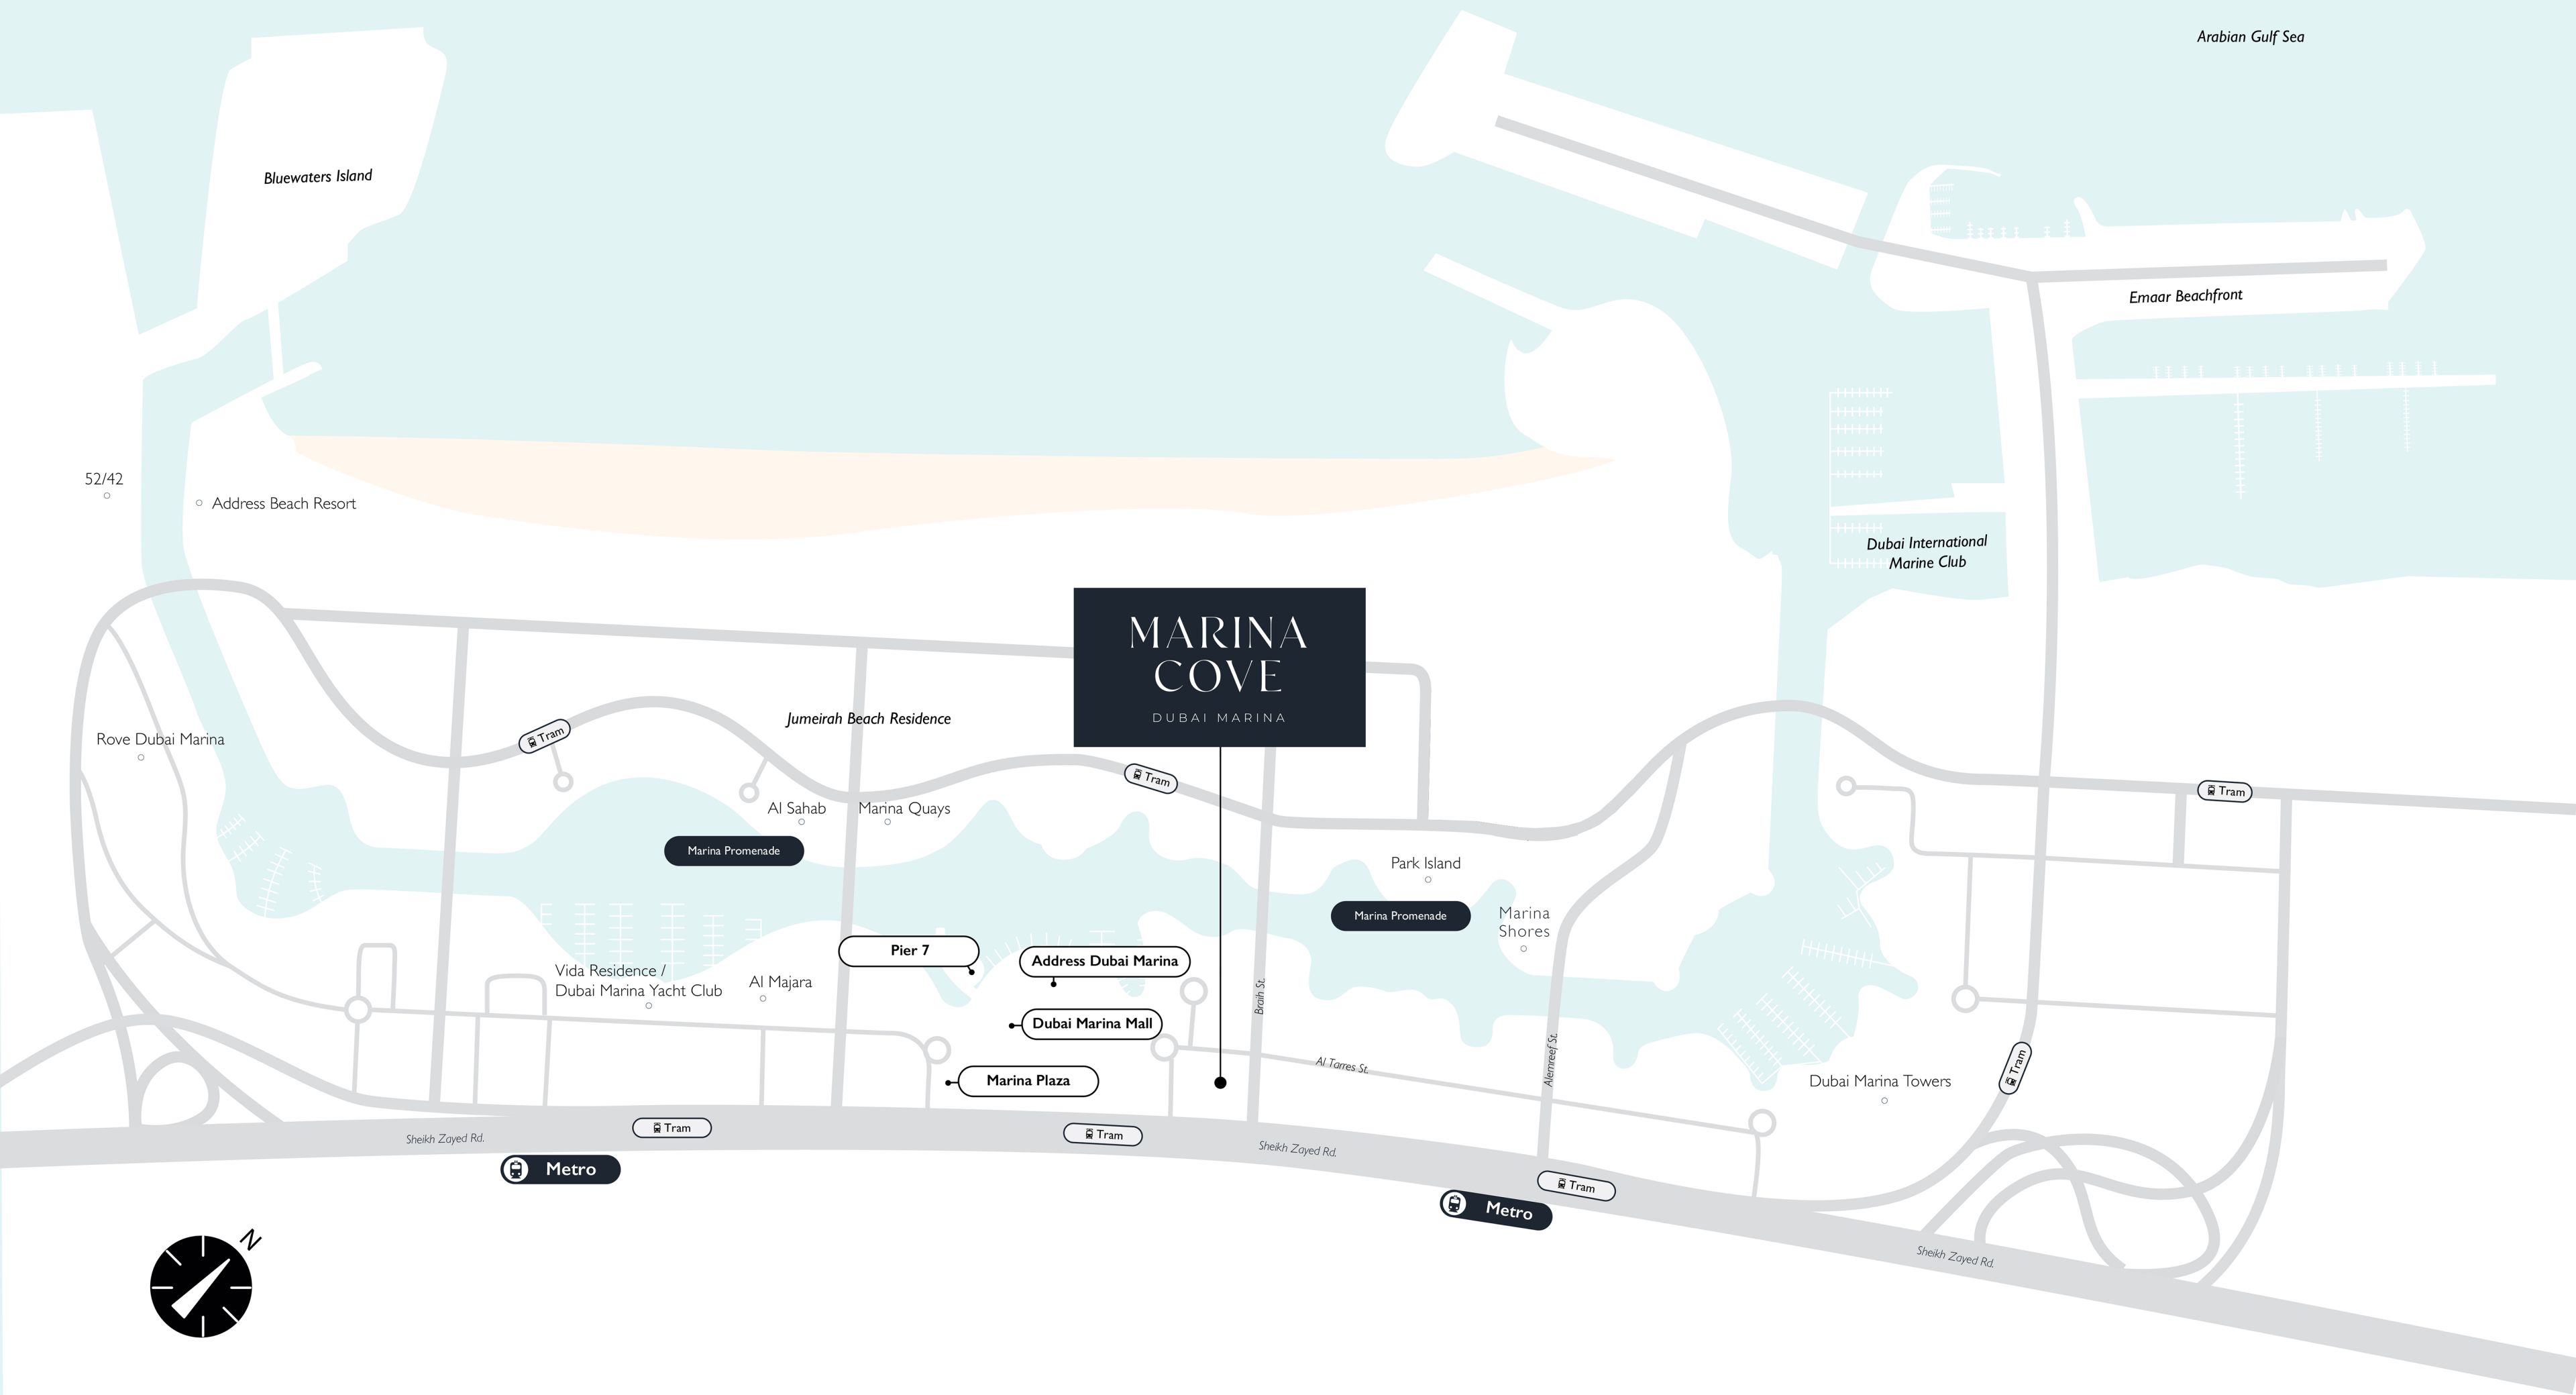

# DUBAI MARINA

# EMAAR

Arabian Gulf Sea

Bluewaters Island

Emaar Beachfront

Dubai International Marine Club

**MARINA COVE**  
DUBAI MARINA

Jumeirah Beach Residence

Al Sahab Marina Quays

Park Island

Marina Shores

Pier 7

Address Dubai Marina

Dubai Marina Mall

Marina Plaza

Marina Promenade

Vida Residence / Dubai Marina Yacht Club

Al Majara

Dubai Marina Towers

Sheikh Zayed Rd.

Sheikh Zayed Rd.

Sheikh Zayed Rd.