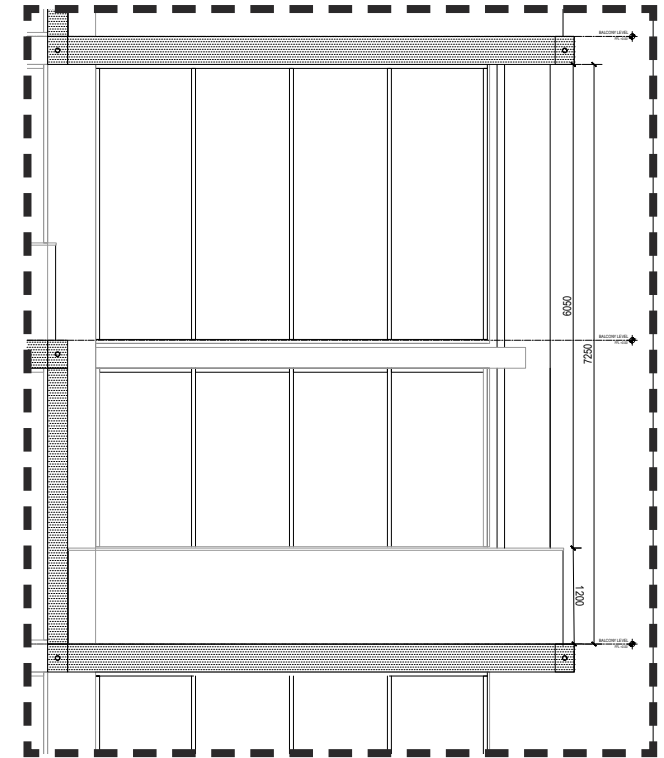

# BINGHATTI GROVE

jvc, Dubai, UAE

OCTOBER 2024

7.25m

Proposed Jacuzzi Type 1

Proposed Jacuzzi Type 2

60sqm  
Kid's pool

490sqm  
Swimming pool