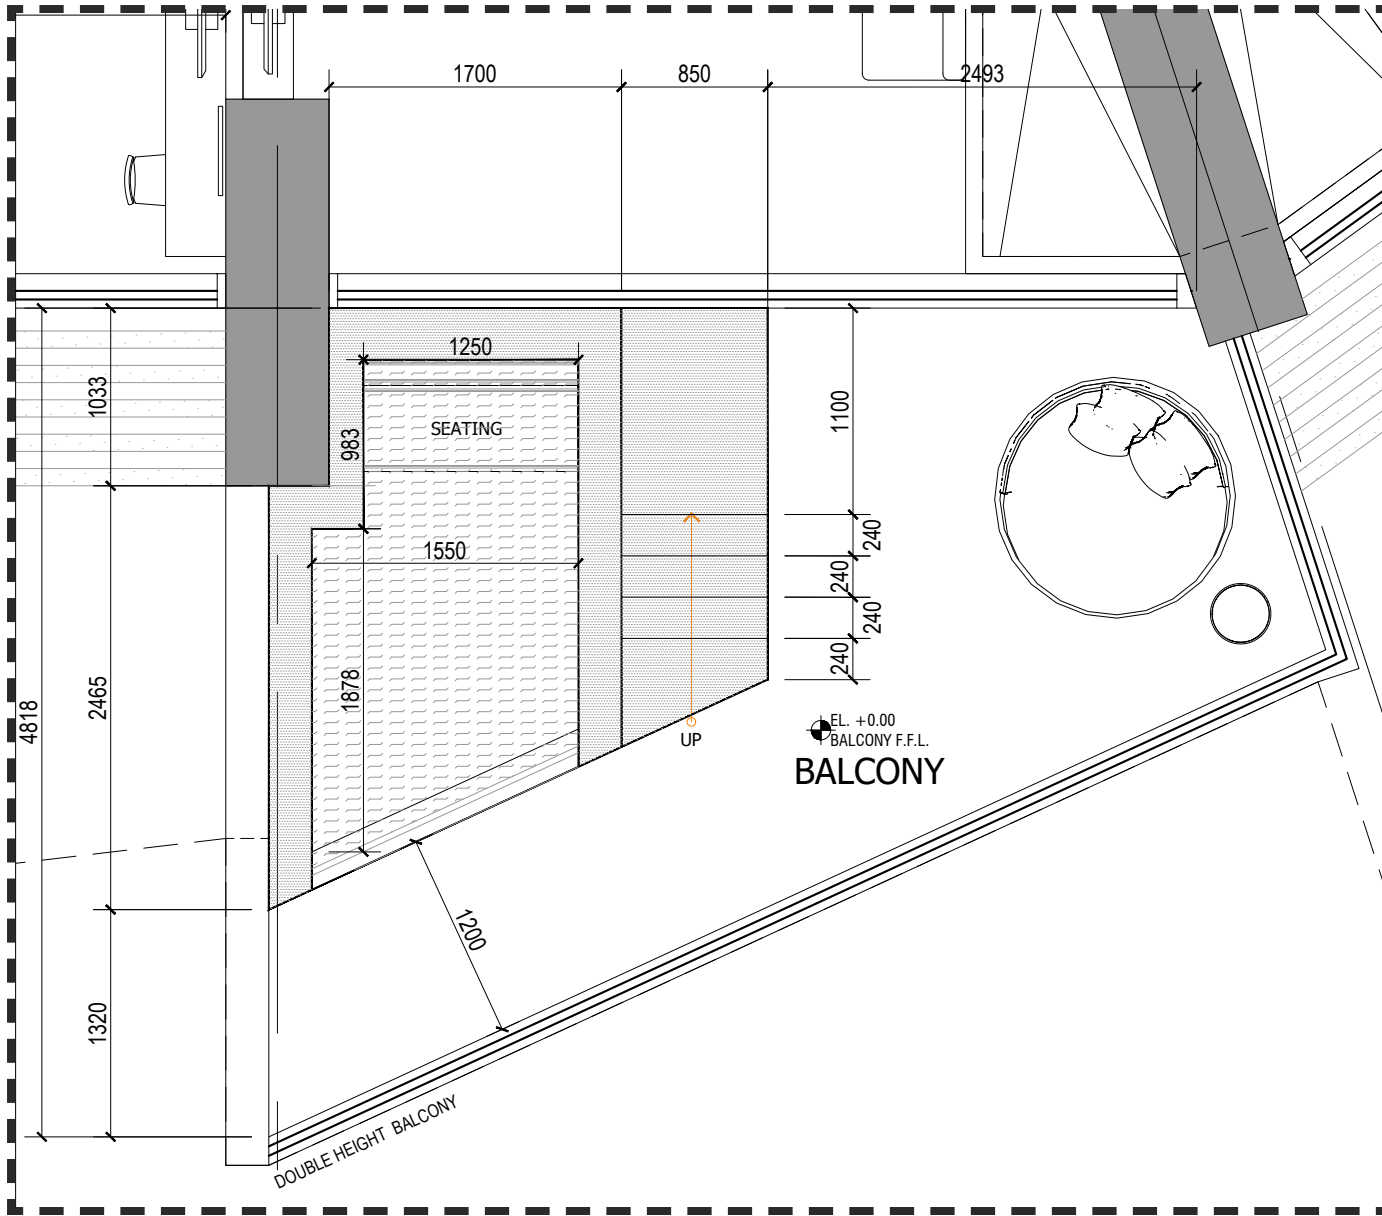

# BINGHATTI GROVE

jvc, Dubai, UAE

OCTOBER 2024

7.25m

Proposed Jacuzzi Type 1

Proposed Jacuzzi Type 2

60sqm  
Kid's pool

490sqm  
Swimming pool