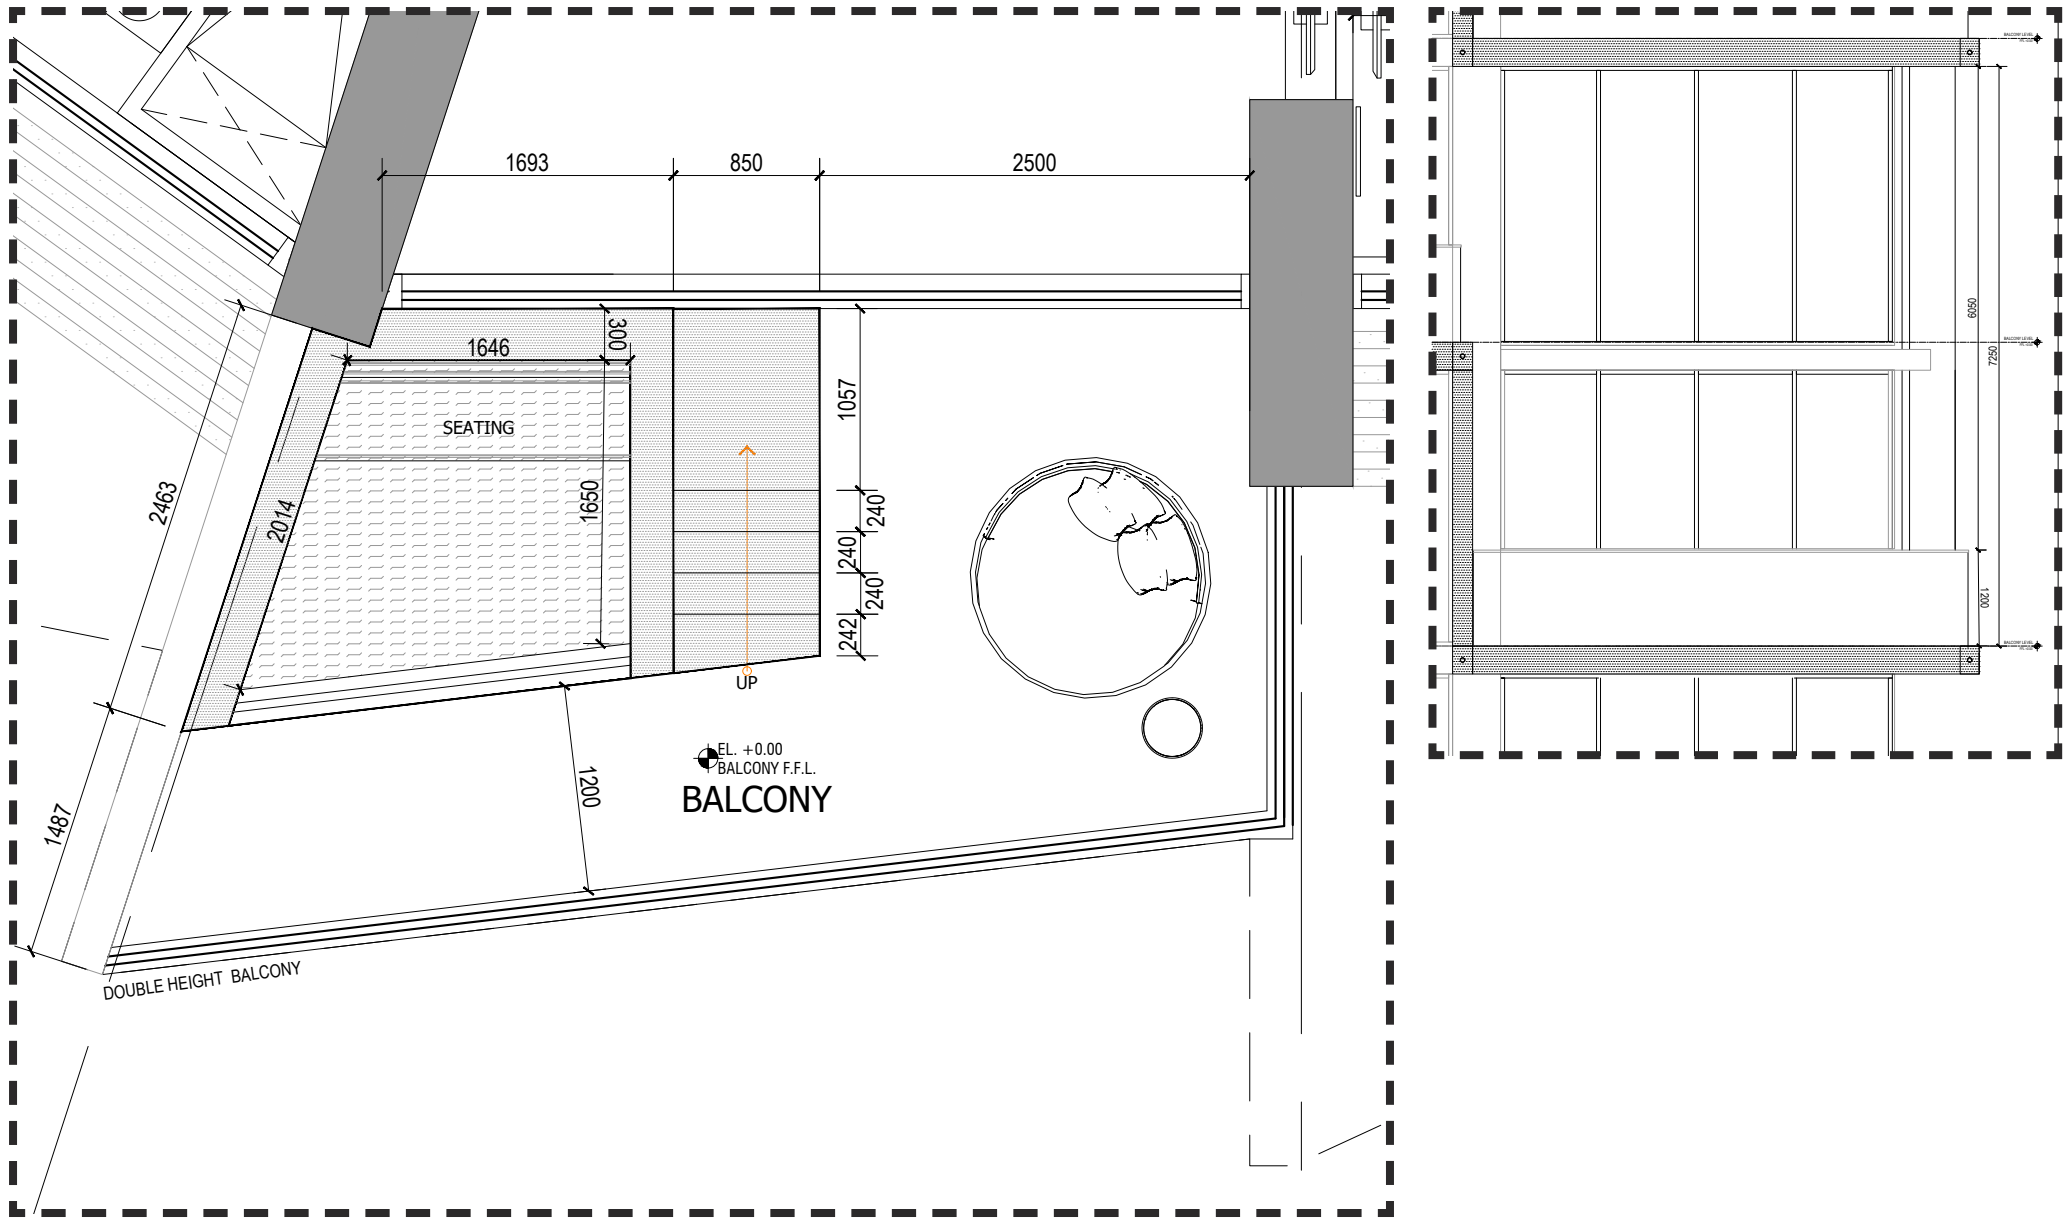

# BINGHATTI GROVE

jvc, Dubai, UAE

OCTOBER 2024

7.25m

Proposed Jacuzzi Type 1

Proposed Jacuzzi Type 2

60sqm  
Kid's pool

490sqm  
Swimming pool