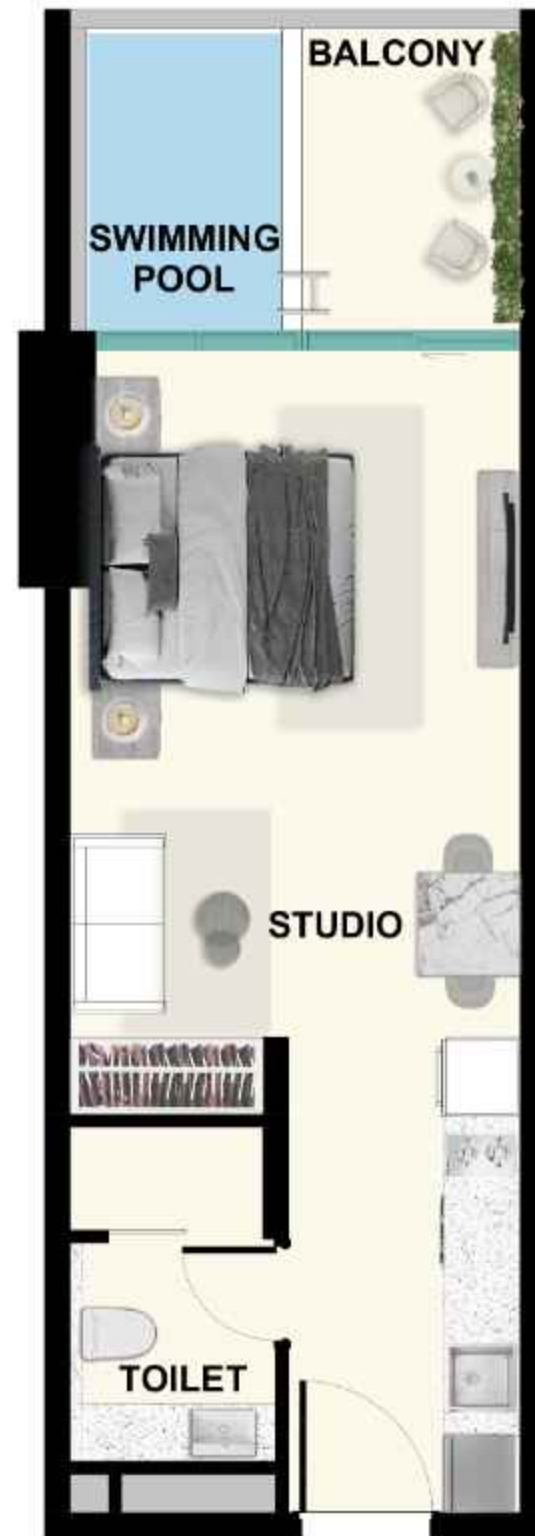

STUDIO WITH POOL