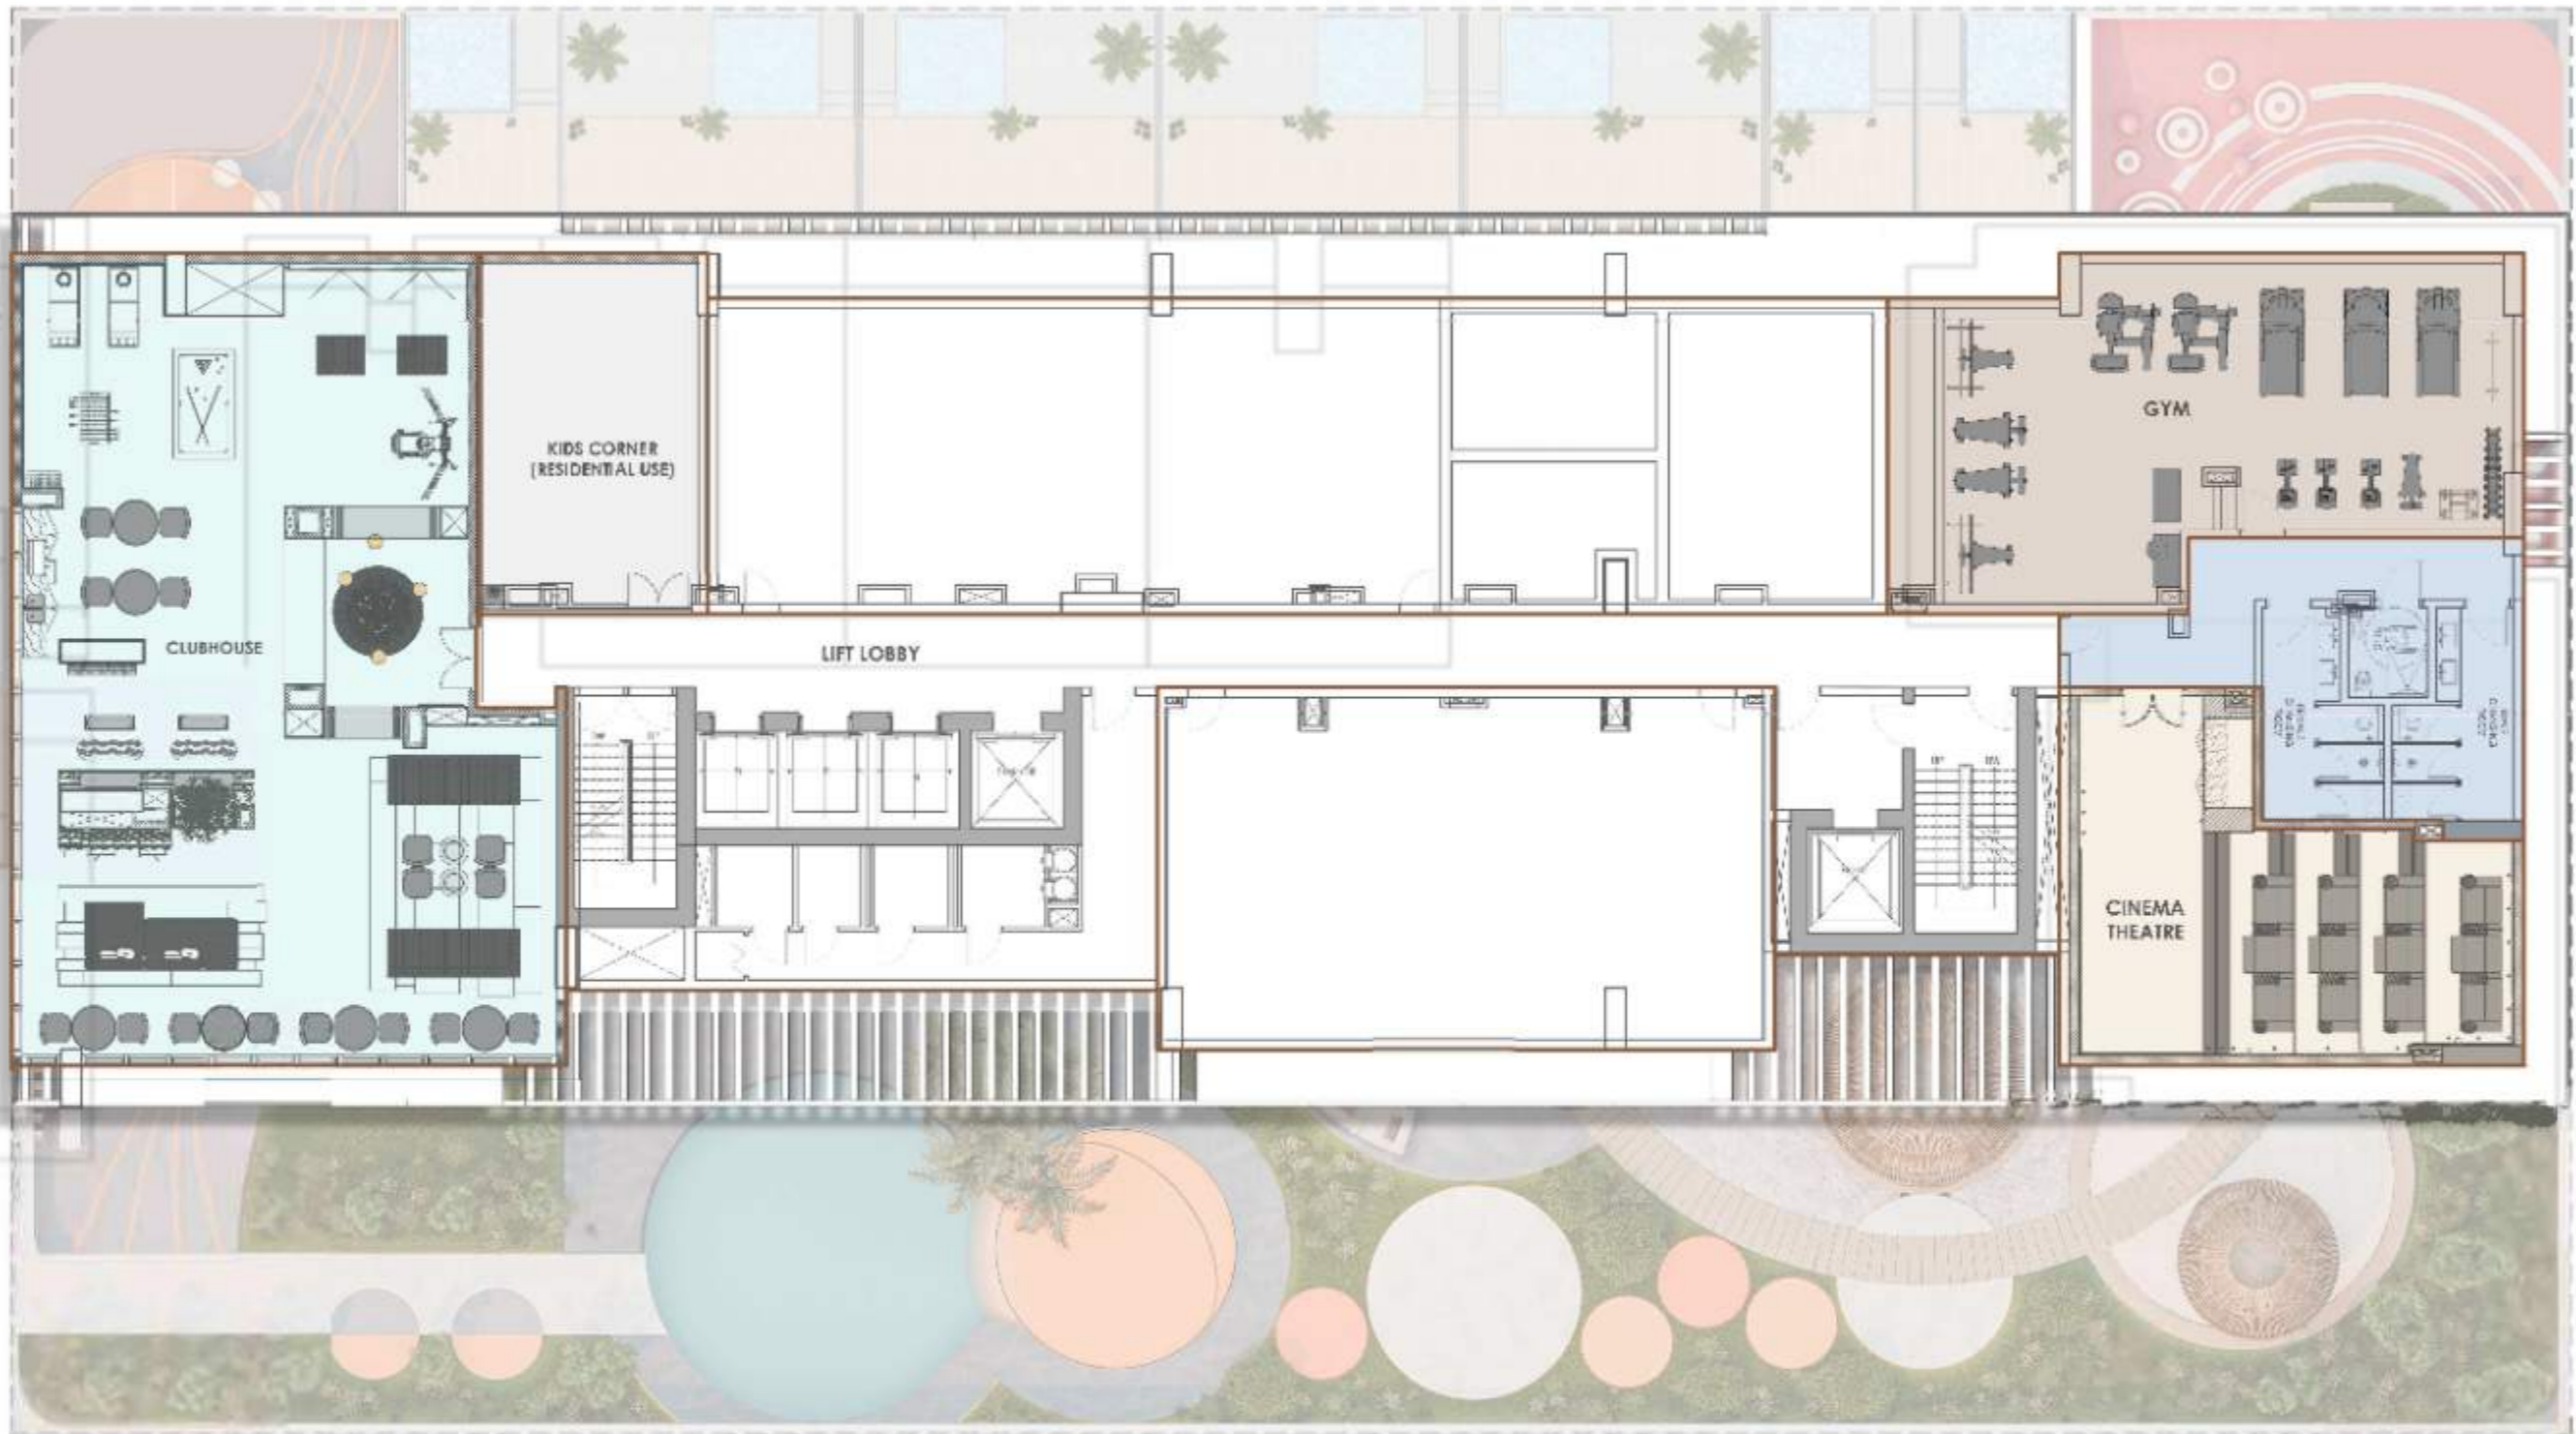

LEGADO

— BY PRESCOTT —

Floor Plans

First Floor

- Studio
- 2-Bhk
- 1-Bhk
- 3-Bhk

Typical Floor

(2nd, 3rd, 4th, 5th, 6th, 7th, 8th, 9th, 10th, 11th, 12th, 13th, 15th, 16th, 18th, 20th, 22nd, 23rd)

- | | | | |
|---|--------|---|-------|
|  | Studio |  | 2-Bhk |
|  | 1-Bhk |  | 3-Bhk |

14th Floor

- Kid's Corner
 - Club House
 - Male/Female Changing Room
- Cinema Theatre
 - Gym

17th Floor

- Studio
- 1-Bhk
- 2-Bhk
- 3-Bhk

19th Floor

- Studio
- 2-Bhk
- 1-Bhk
- 3-Bhk

21st Floor

- Studio
- 2-Bhk
- 1-Bhk
- 3-Bhk

24th Floor

- | | |
|--|---|
| 01 Swimming Pool | 04 Seating Area |
| 02 Pool Deck | 05 TT Deck |
| 03 Male/Female Changing Room | 06 Landscape area |

25th Floor

-  Glass Corridor Bridge
-  2-Bhk
-  3-Bhk

26th Floor

Studio Apartment

Suite Area: 338 sqft

Terrace Area: 59 sqft

Total Area: 397 sqft

Studio Type 1

Studio Apartment

Suite Area: 333 sqft