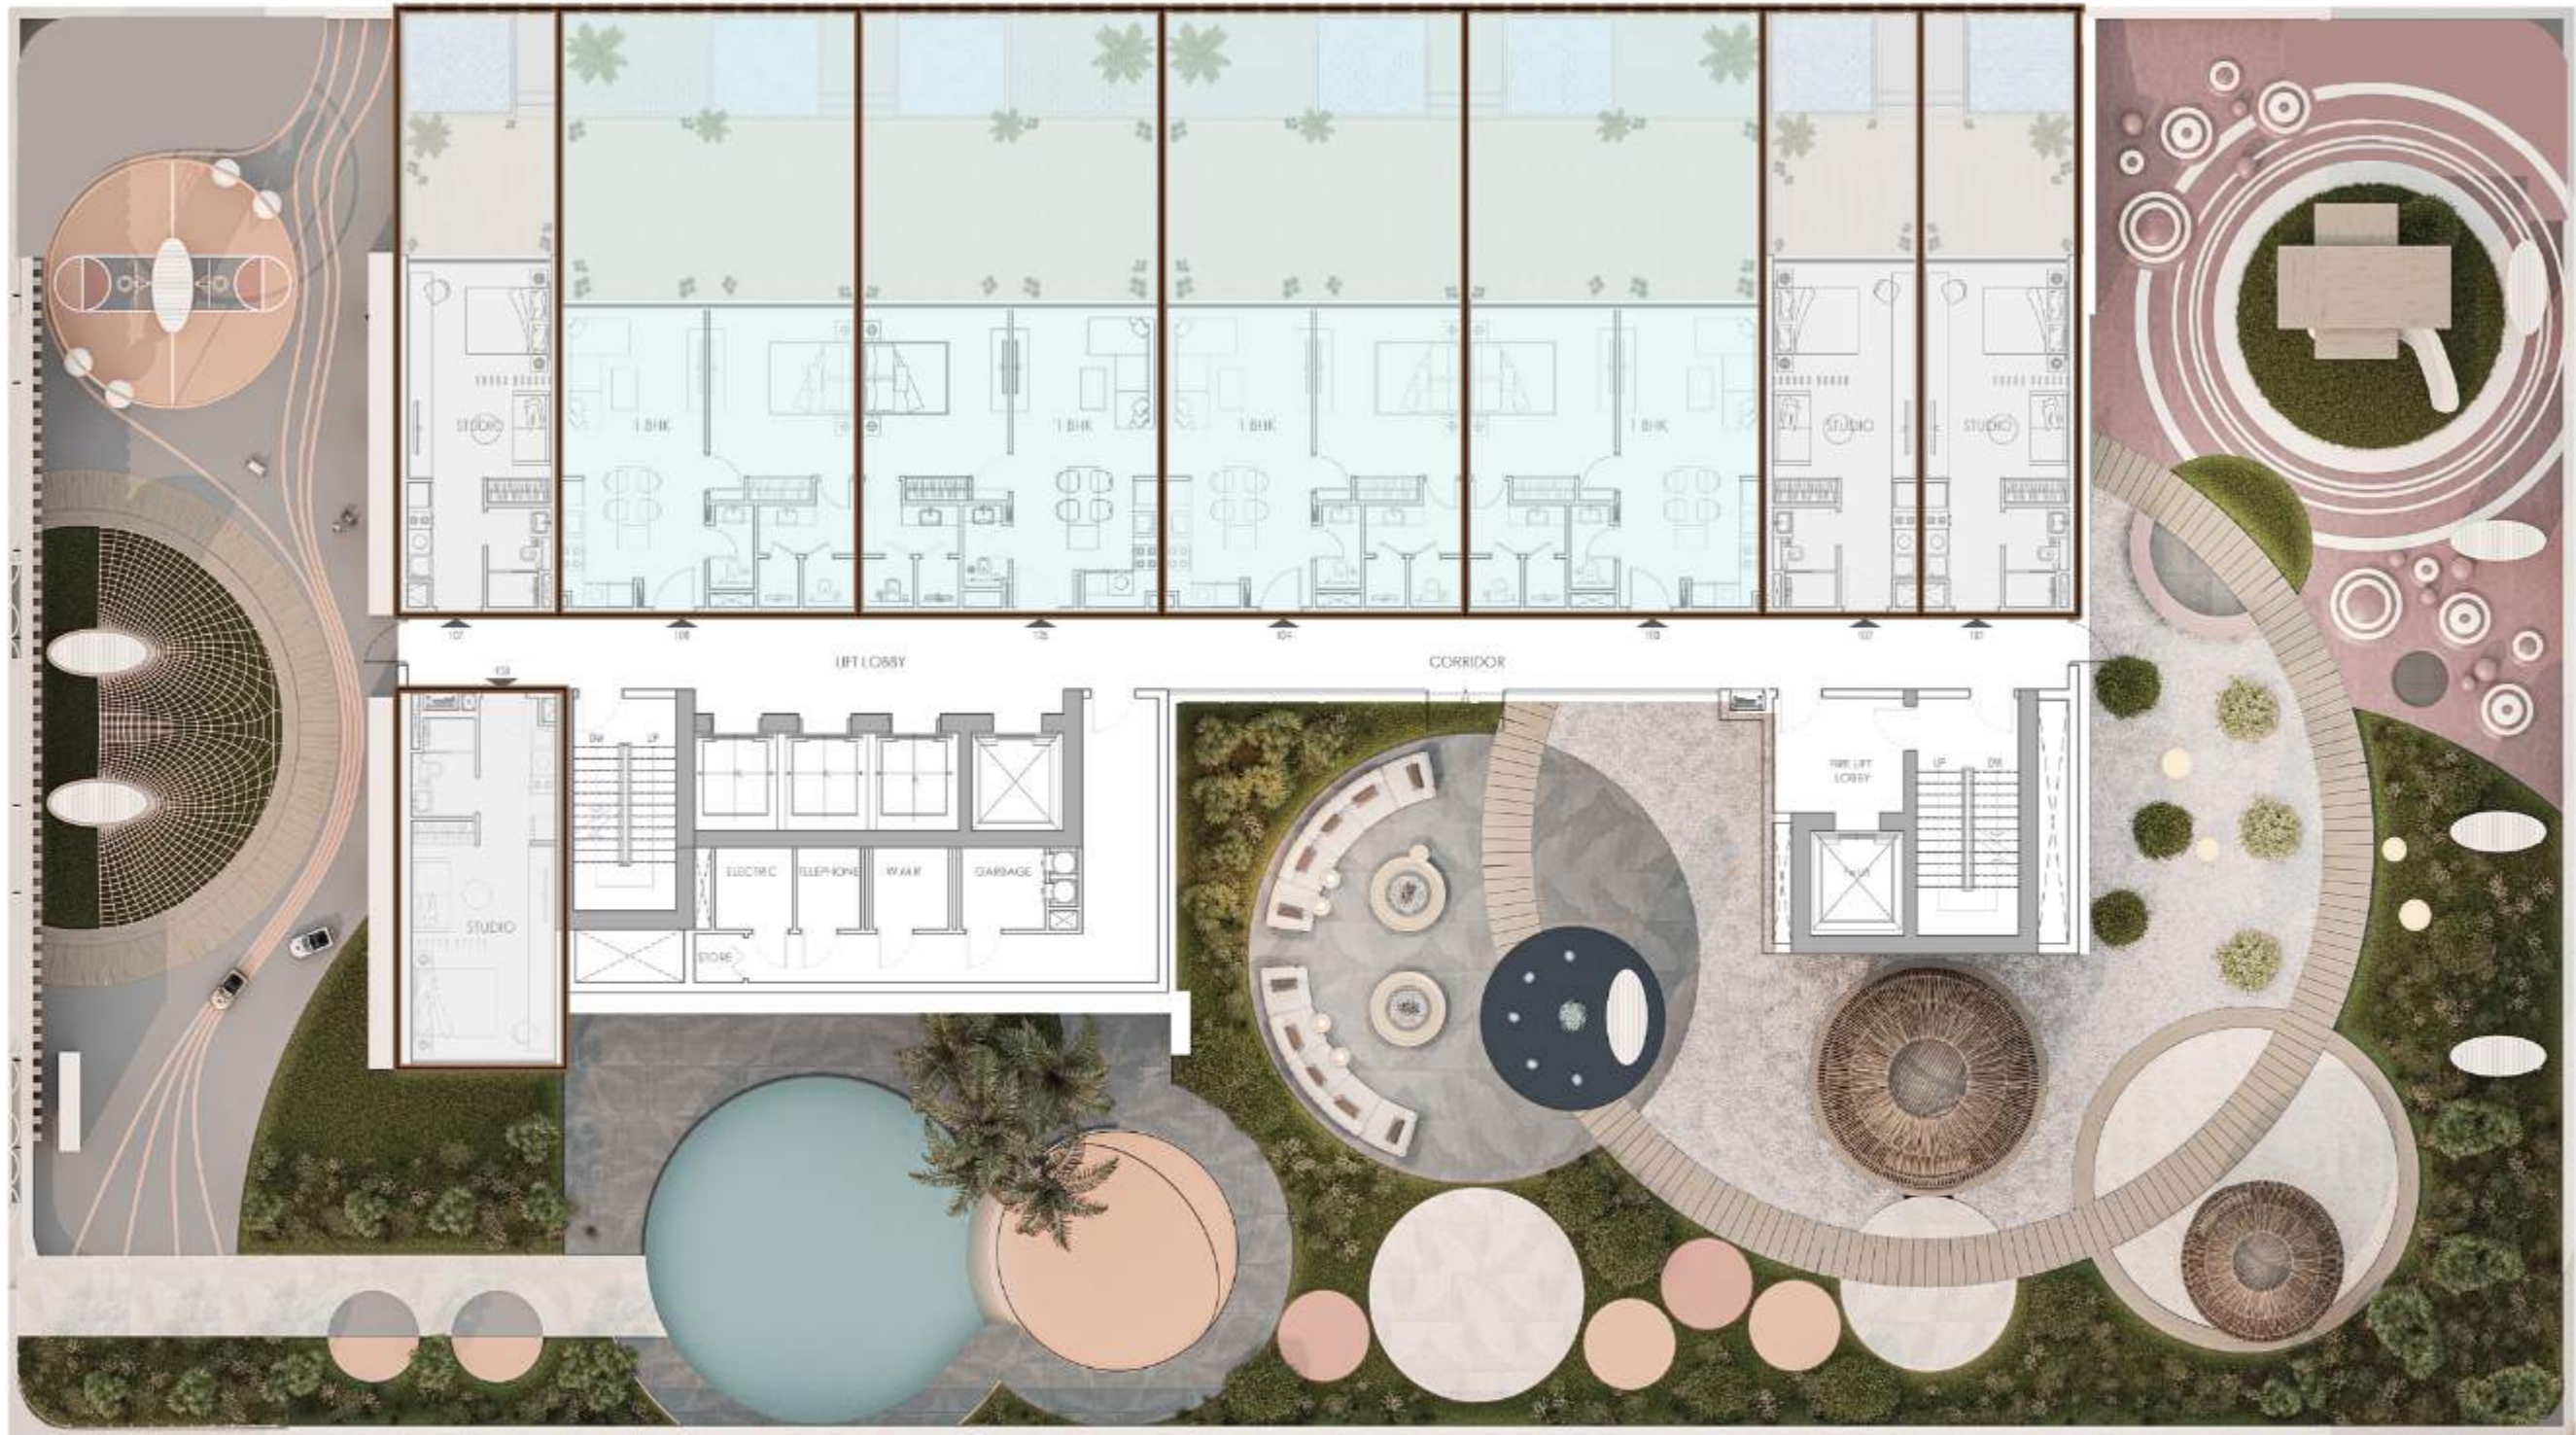

LEGADO

— BY PRESCOTT —

Floor Plans

First Floor

- Studio
- 2-Bhk
- 1-Bhk
- 3-Bhk

Typical Floor

(2nd, 3rd, 4th, 5th, 6th, 7th, 8th, 9th, 10th, 11th, 12th, 13th, 15th, 16th, 18th, 20th, 22nd, 23rd)

- | | | | |
|---|--------|---|-------|
|  | Studio |  | 2-Bhk |
|  | 1-Bhk |  | 3-Bhk |

14th Floor

- Kid's Corner
 - Club House
 - Male/Female Changing Room
- Cinema Theatre
 - Gym

17th Floor

- Studio
- 1-Bhk
- 2-Bhk
- 3-Bhk

19th Floor

- Studio
- 2-Bhk
- 1-Bhk
- 3-Bhk

21st Floor

- Studio
- 2-Bhk
- 1-Bhk
- 3-Bhk

24th Floor

- | | |
|--|---|
| 01 Swimming Pool | 04 Seating Area |
| 02 Pool Deck | 05 TT Deck |
| 03 Male/Female Changing Room | 06 Landscape area |

25th Floor

-  Glass Corridor Bridge
-  2-Bhk
-  3-Bhk

26th Floor

Studio Apartment

Suite Area: 338 sqft

Terrace Area: 59 sqft

Total Area: 397 sqft

Studio Type 1

Studio Apartment

Suite Area: 333 sqft