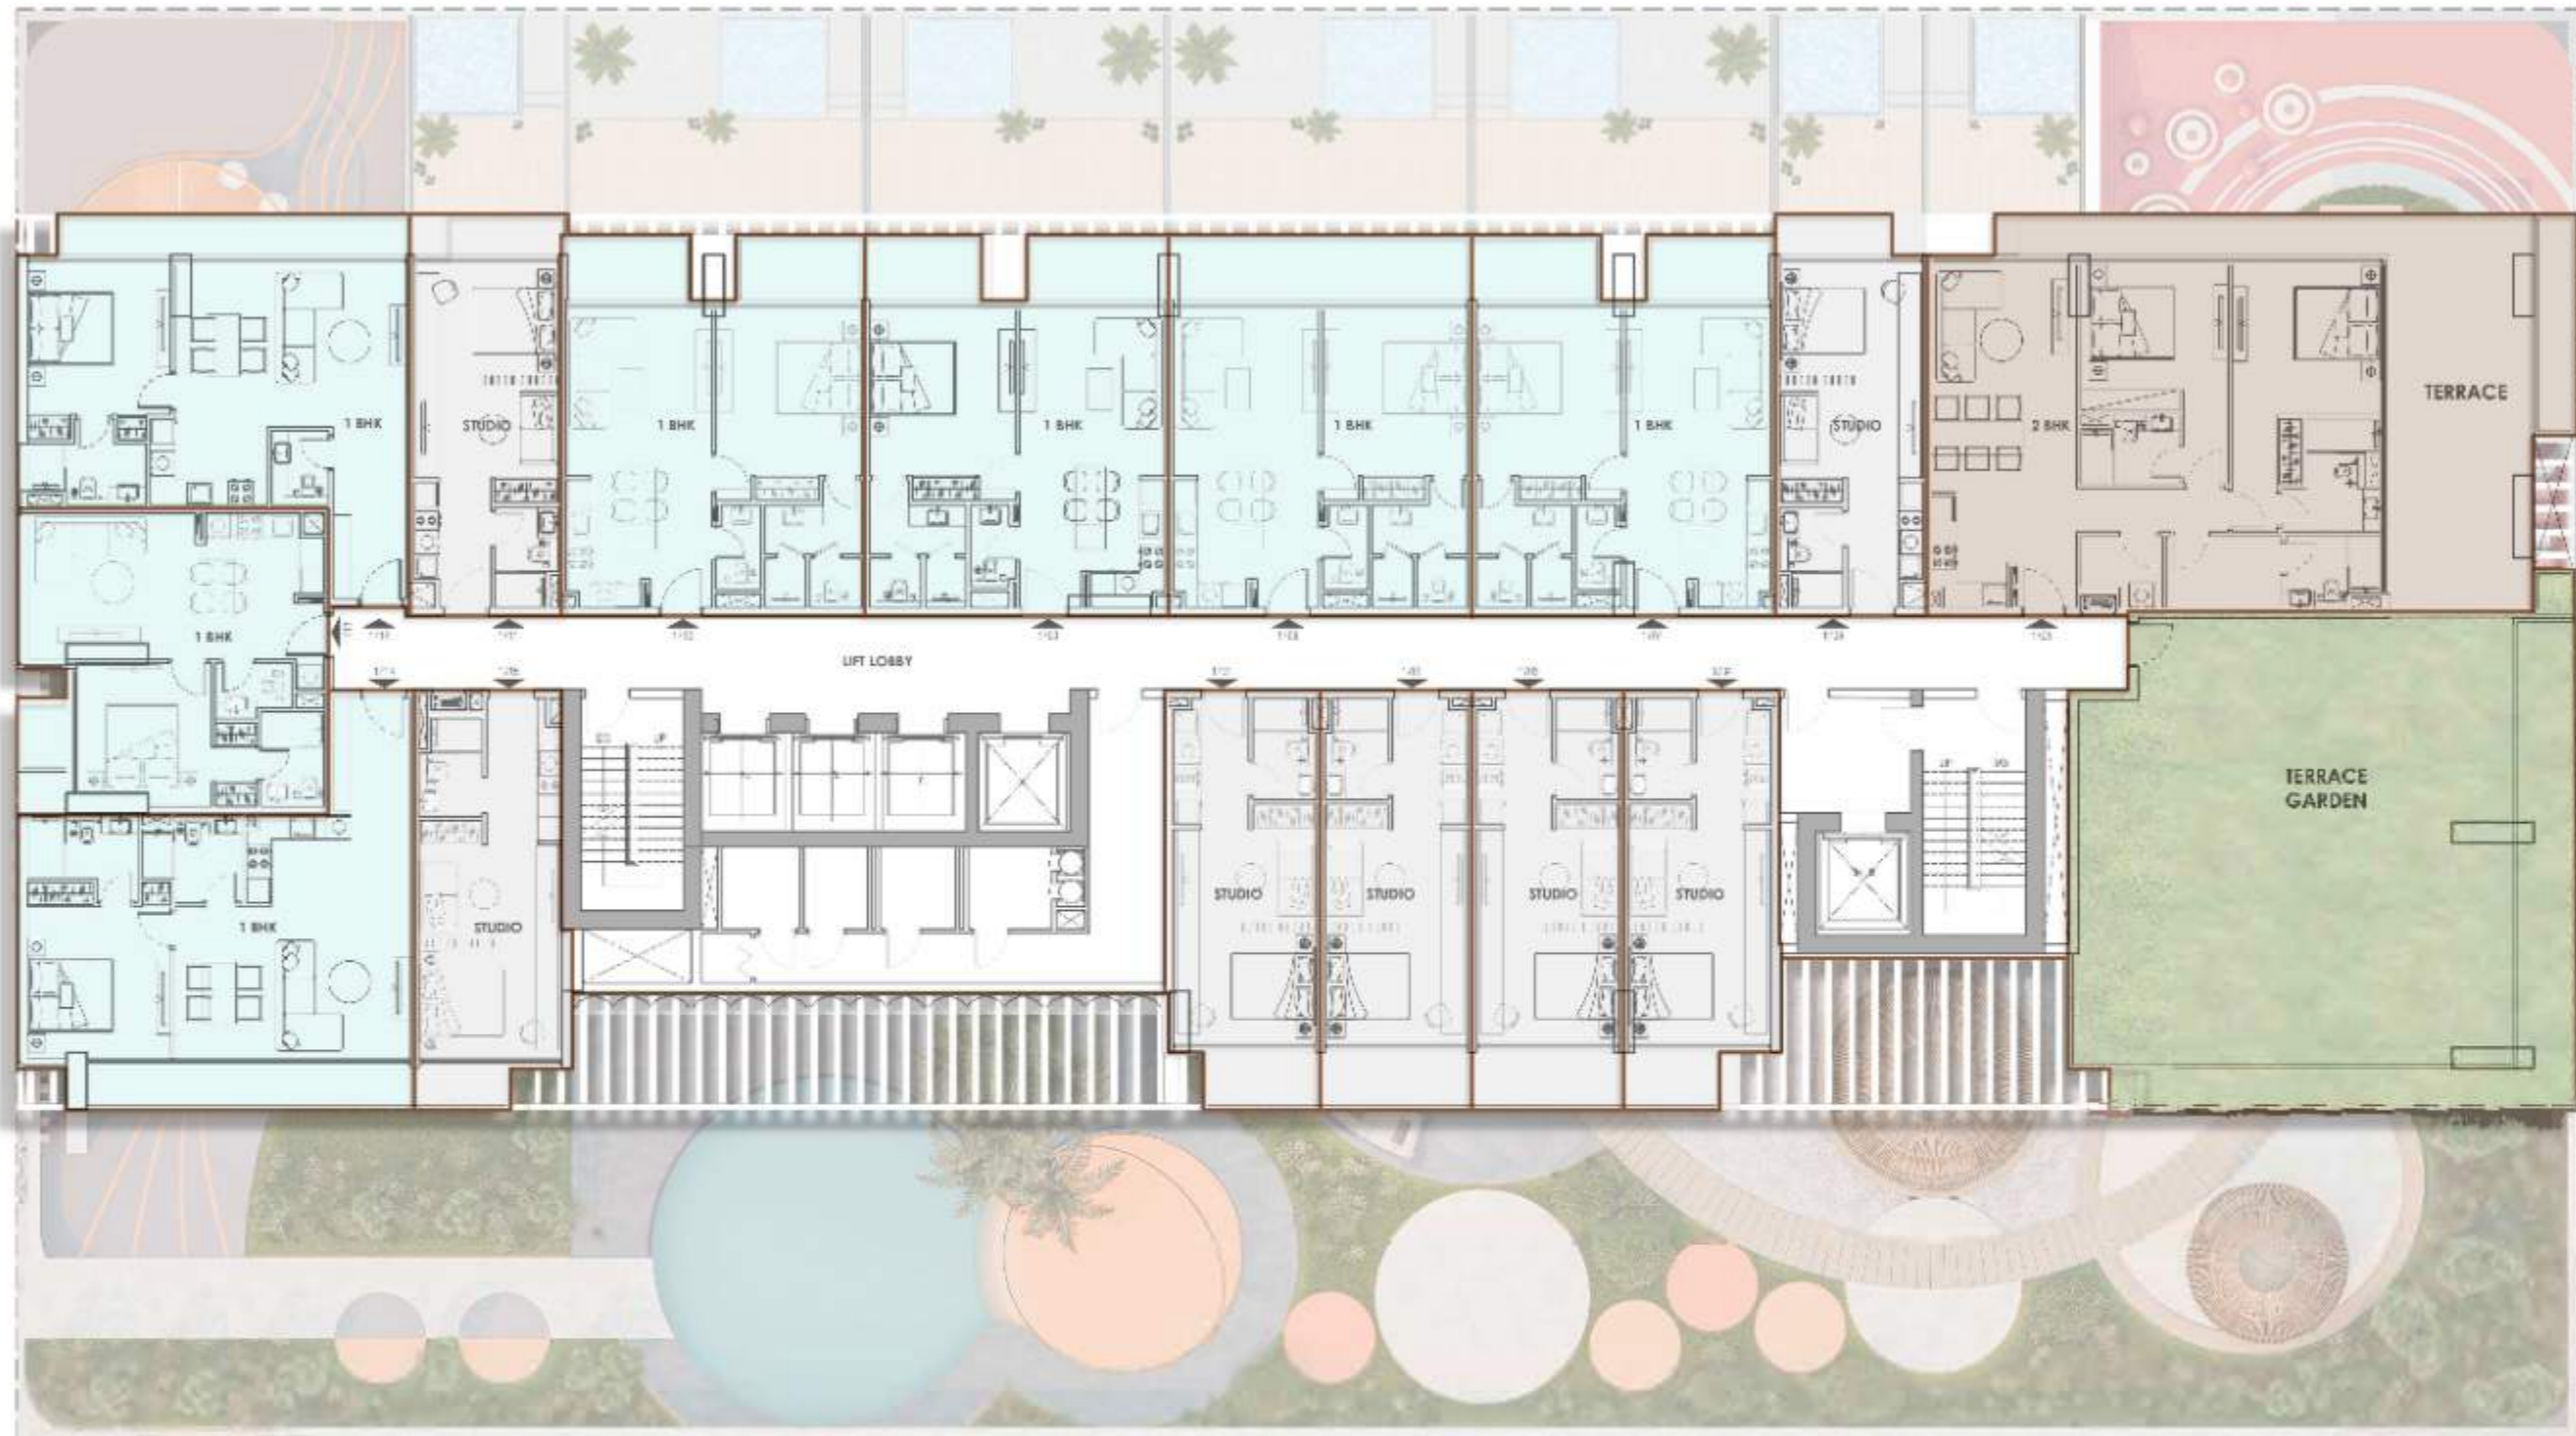

LEGADO

— BY PRESCOTT —

Floor Plans

First Floor

- Studio
- 2-Bhk
- 1-Bhk
- 3-Bhk

Typical Floor

(2nd, 3rd, 4th, 5th, 6th, 7th, 8th, 9th, 10th, 11th, 12th, 13th, 15th, 16th, 18th, 20th, 22nd, 23rd)

- | | | | |
|---|--------|---|-------|
|  | Studio |  | 2-Bhk |
|  | 1-Bhk |  | 3-Bhk |

14th Floor

- Kid's Corner
 - Club House
 - Male/Female Changing Room
- Cinema Theatre
 - Gym

17th Floor

- Studio
- 1-Bhk
- 2-Bhk
- 3-Bhk

19th Floor

- Studio
- 2-Bhk
- 1-Bhk
- 3-Bhk

21st Floor

- Studio
- 2-Bhk
- 1-Bhk
- 3-Bhk

24th Floor

- | | |
|--|---|
| 01 Swimming Pool | 04 Seating Area |
| 02 Pool Deck | 05 TT Deck |
| 03 Male/Female Changing Room | 06 Landscape area |

25th Floor

-  Glass Corridor Bridge
-  2-Bhk
-  3-Bhk

26th Floor

Studio Apartment

Suite Area: 338 sqft

Terrace Area: 59 sqft

Total Area: 397 sqft

Studio Type 1

Studio Apartment

Suite Area: 333 sqft