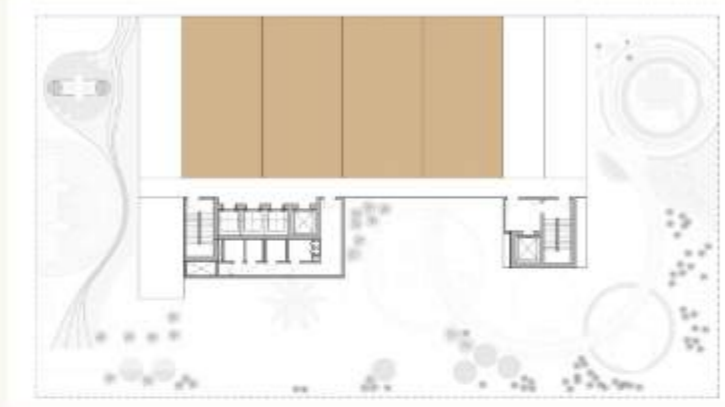

One Bedroom Type 5

One Bedroom Apartment

Suite Area: 713 sqft

Terrace Area: 464 sqft

Total Area: 1178 sqft

One Bedroom Type 6

One Bedroom Apartment

Suite Area: 585 sqft