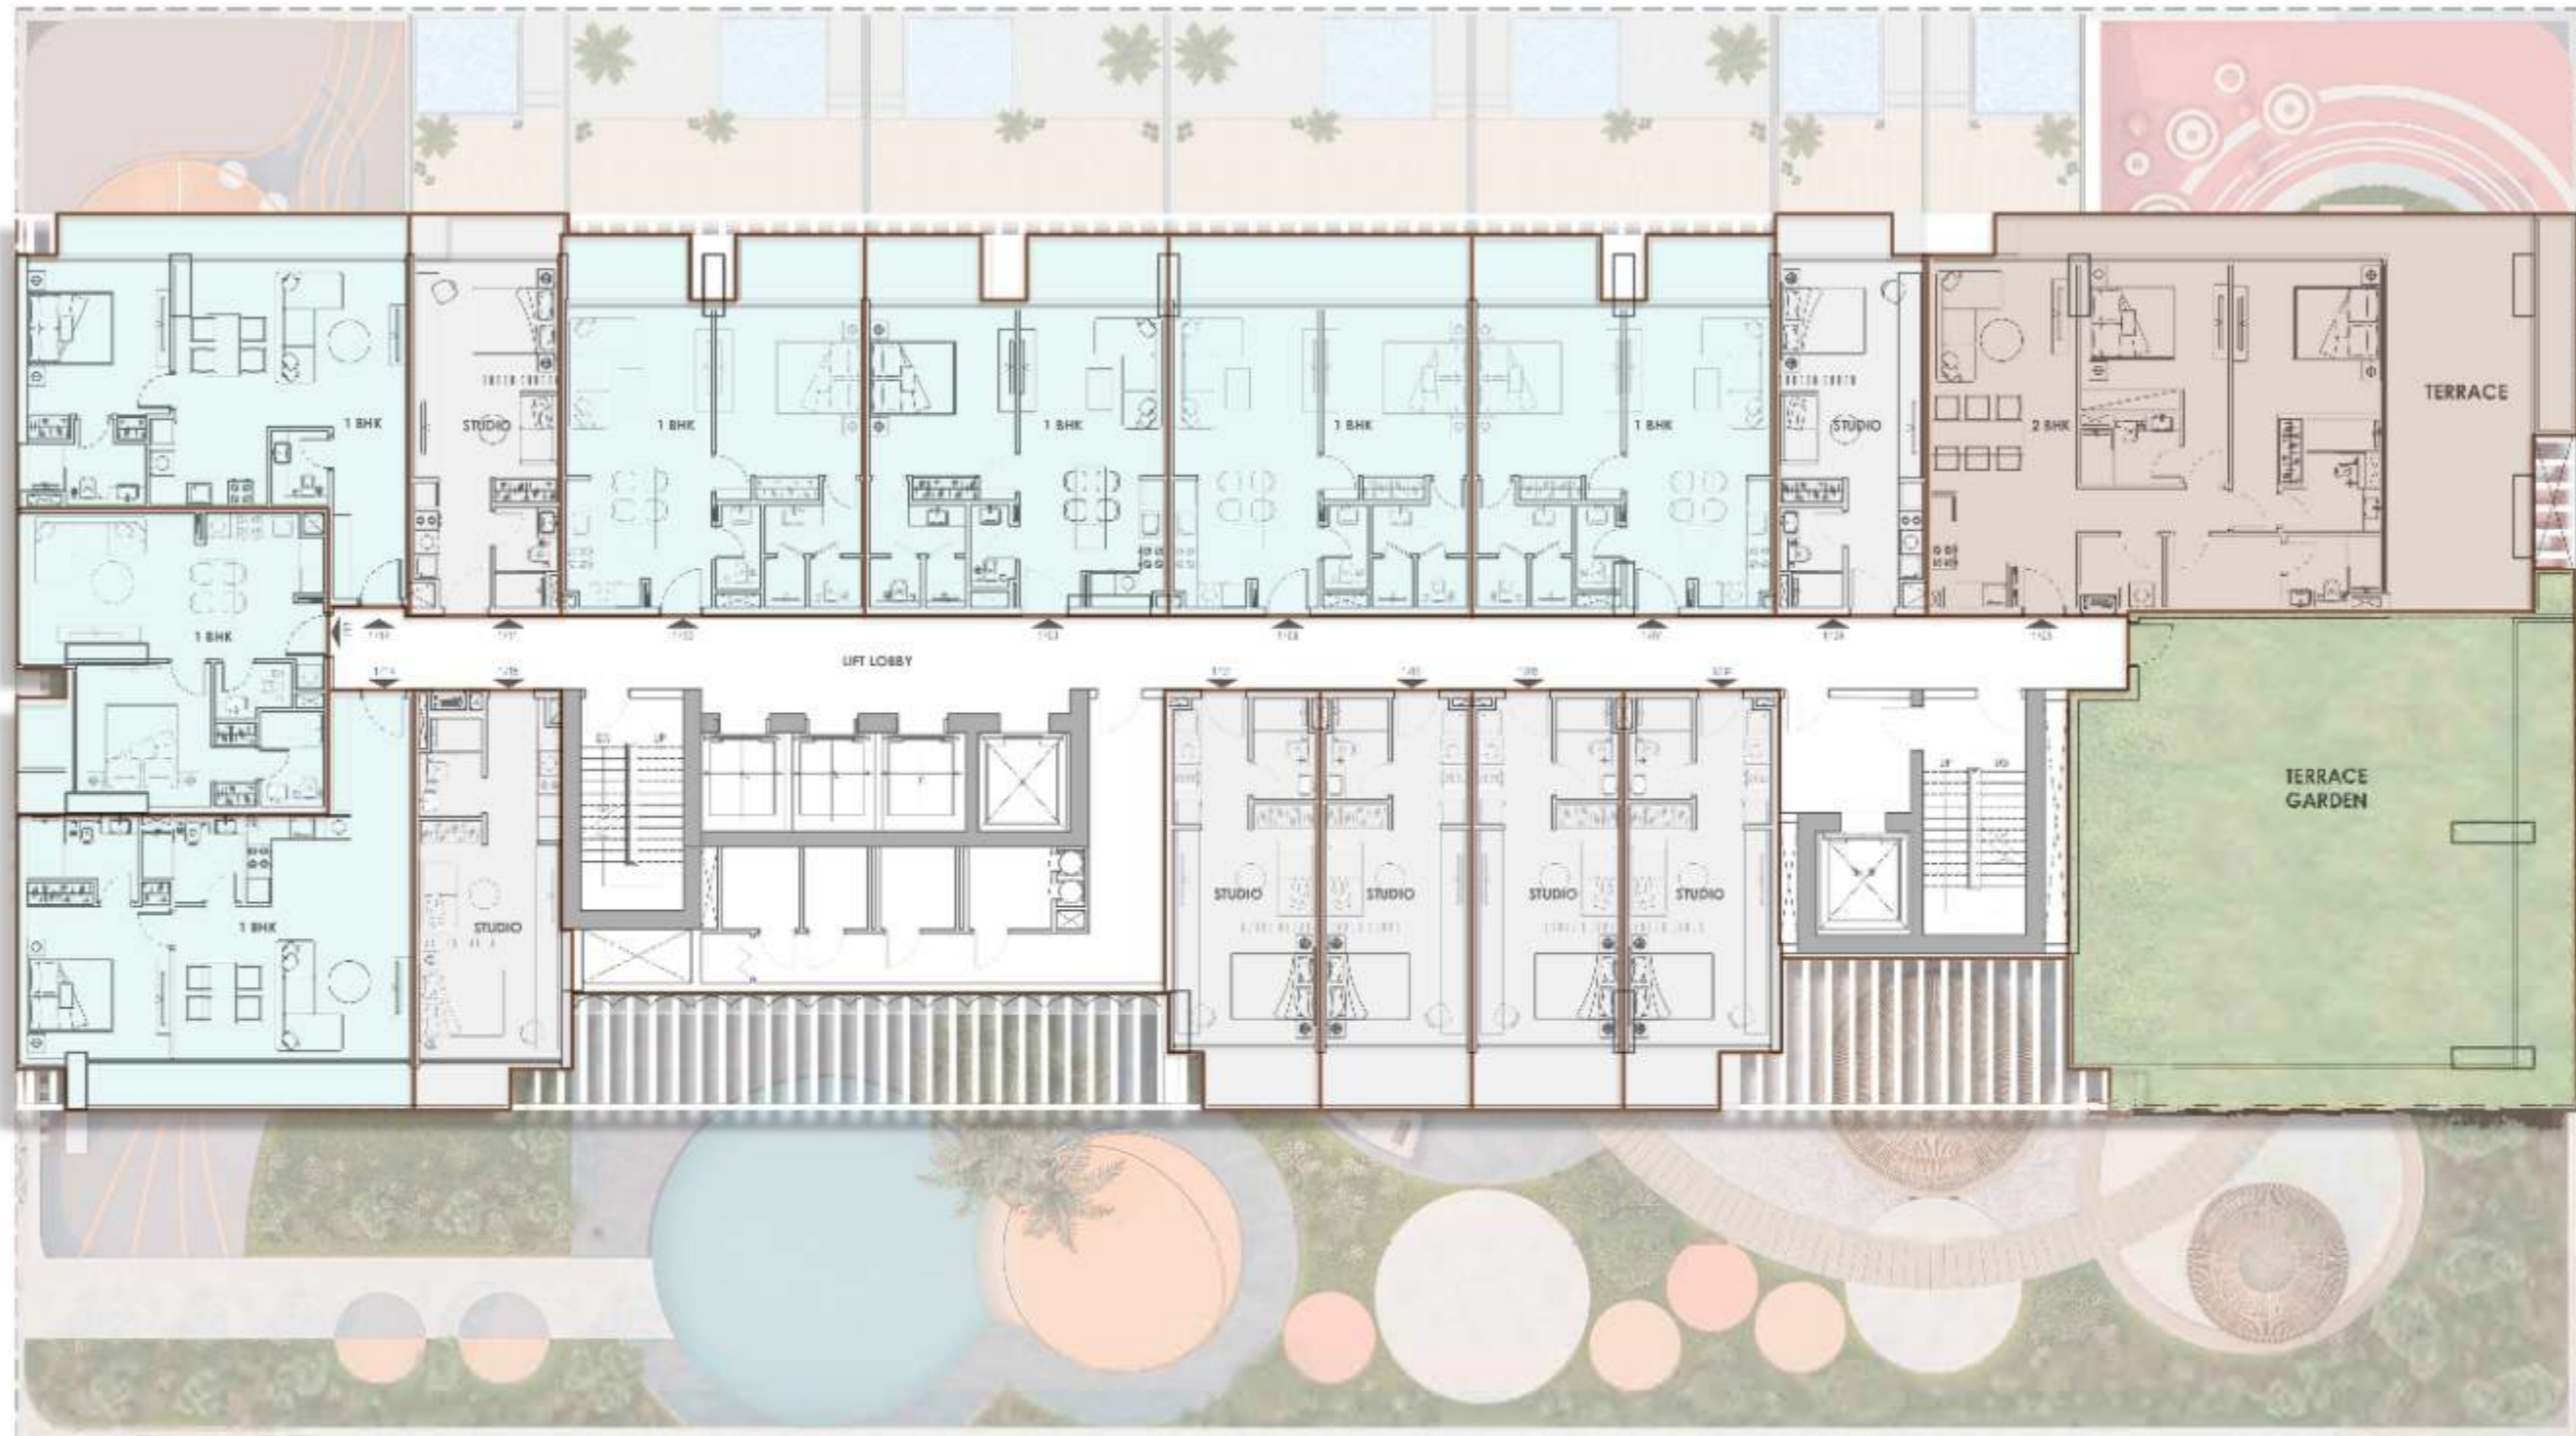

LEGADO

— BY PRESCOTT —

Floor Plans

First Floor

- Studio
- 2-Bhk
- 1-Bhk
- 3-Bhk

Typical Floor

(2nd, 3rd, 4th, 5th, 6th, 7th, 8th, 9th, 10th, 11th, 12th, 13th, 15th, 16th, 18th, 20th, 22nd, 23rd)

- | | | | |
|---|--------|---|-------|
|  | Studio |  | 2-Bhk |
|  | 1-Bhk |  | 3-Bhk |

14th Floor

- Kid's Corner
 - Club House
 - Male/Female Changing Room
- Cinema Theatre
 - Gym

17th Floor

- Studio
- 1-Bhk
- 2-Bhk
- 3-Bhk

19th Floor

- Studio
- 2-Bhk
- 1-Bhk
- 3-Bhk

21st Floor

- Studio
- 2-Bhk
- 1-Bhk
- 3-Bhk

24th Floor

- | | |
|--|---|
| 01 Swimming Pool | 04 Seating Area |
| 02 Pool Deck | 05 TT Deck |
| 03 Male/Female Changing Room | 06 Landscape area |

25th Floor

-  Glass Corridor Bridge
-  2-Bhk
-  3-Bhk

26th Floor

Studio Apartment

Suite Area: 338 sqft

Terrace Area: 59 sqft

Total Area: 397 sqft

Studio Type 1

Studio Apartment

Suite Area: 333 sqft