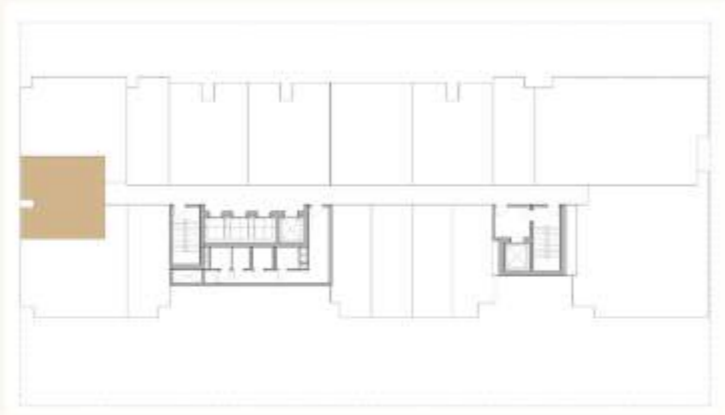

One Bedroom Apartment

Suite Area: 582 sqft

Terrace Area: 113 sqft

Total Area: 696 sqft

One Bedroom Type 1

One Bedroom Apartment

Suite Area: 537 sq.ft

Terrace Area: 37 sq.ft