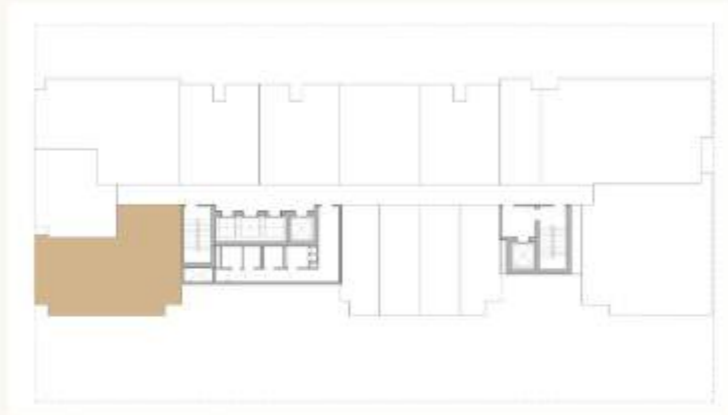

One Bedroom Apartment

Suite Area: 713 sqft

Terrace Area: 464 sqft

Total Area: 1178 sqft