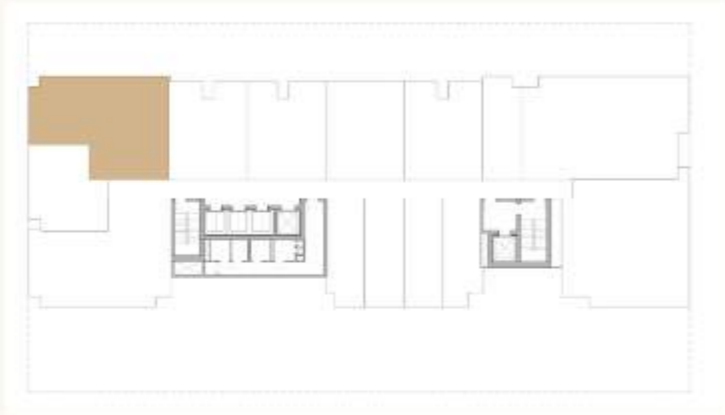

One Bedroom Apartment

Suite Area: 583 sqft

Terrace Area: 567 sqft

Total Area: 1151 sqft