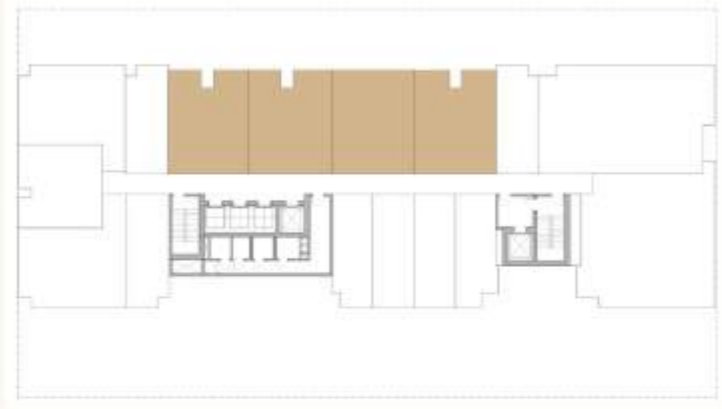

Terrace Area: 256 sqft

Total Area: 589 sqft

Studio Type 2

Studio Apartment

Suite Area: 358 sqft

Terrace Area: -

Total Area: 358 sqft

Studio Type 3