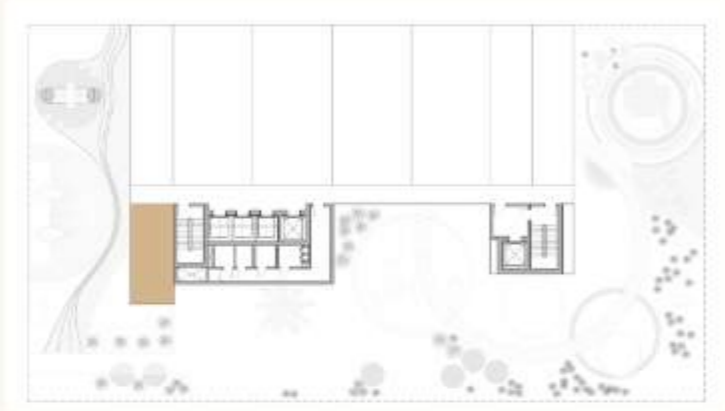

Studio Apartment

Suite Area: 358 sqft

Terrace Area: -

Total Area: 358 sqft