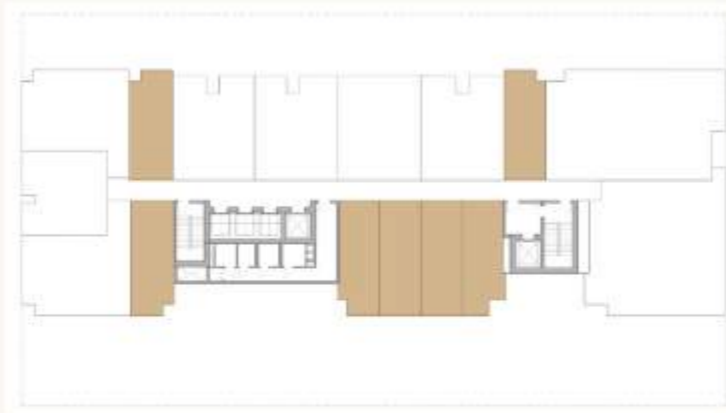

26th Floor

Studio Apartment

Suite Area: 338 sqft

Terrace Area: 59 sqft

Total Area: 397 sqft

Studio Type 1

Studio Apartment

Suite Area: 333 sqft