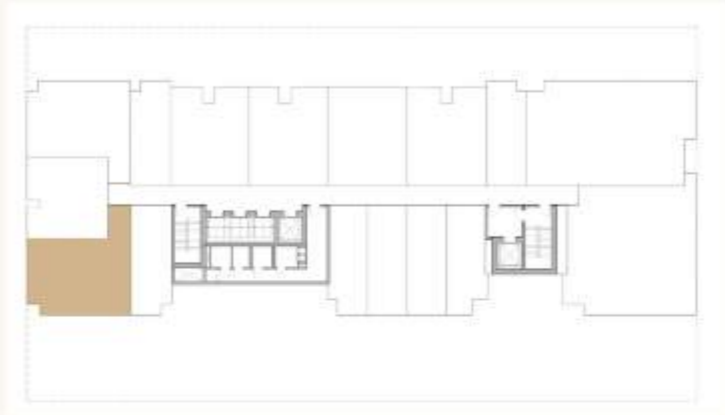

Total Area: 575 sq.ft

One Bedroom Type 2

One Bedroom Apartment

Suite Area: 661 sqft

Terrace Area: 101 sqft

Total Area: 762 sqft

One Bedroom Type 3

One Bedroom Apartment