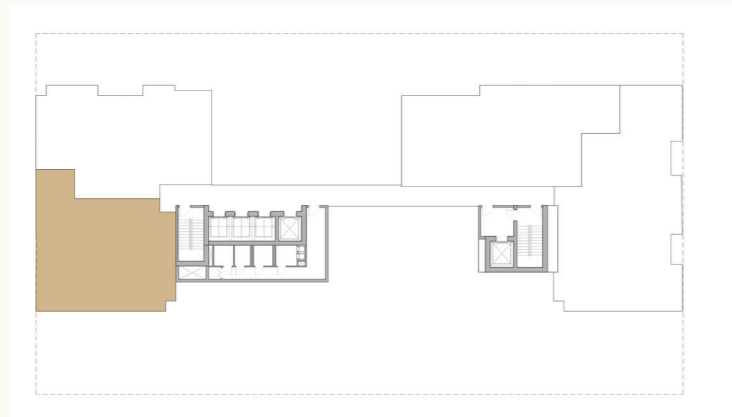

LEGADO

— BY PRESCOTT —

Sky Villas

Sky Villa One

Suite Area: 1169 sq.ft

Terrace Area: 1739 sq.ft

Total Area: 2908 sq.ft

Sky Villa Two

Suite Area: 1308 sq.ft

Terrace Area: 1667 sq.ft

Total Area: 2976 sq.ft

Sky Villa Three

Suite Area: 1497 sq.ft

Terrace Area: 1913 sq.ft

Total Area: 3411 sq.ft

Sky Villa Four

Suite Area: 1772 sq.ft

Terrace Area: 2355 sq.ft

Total Area: 4128 sq.ft