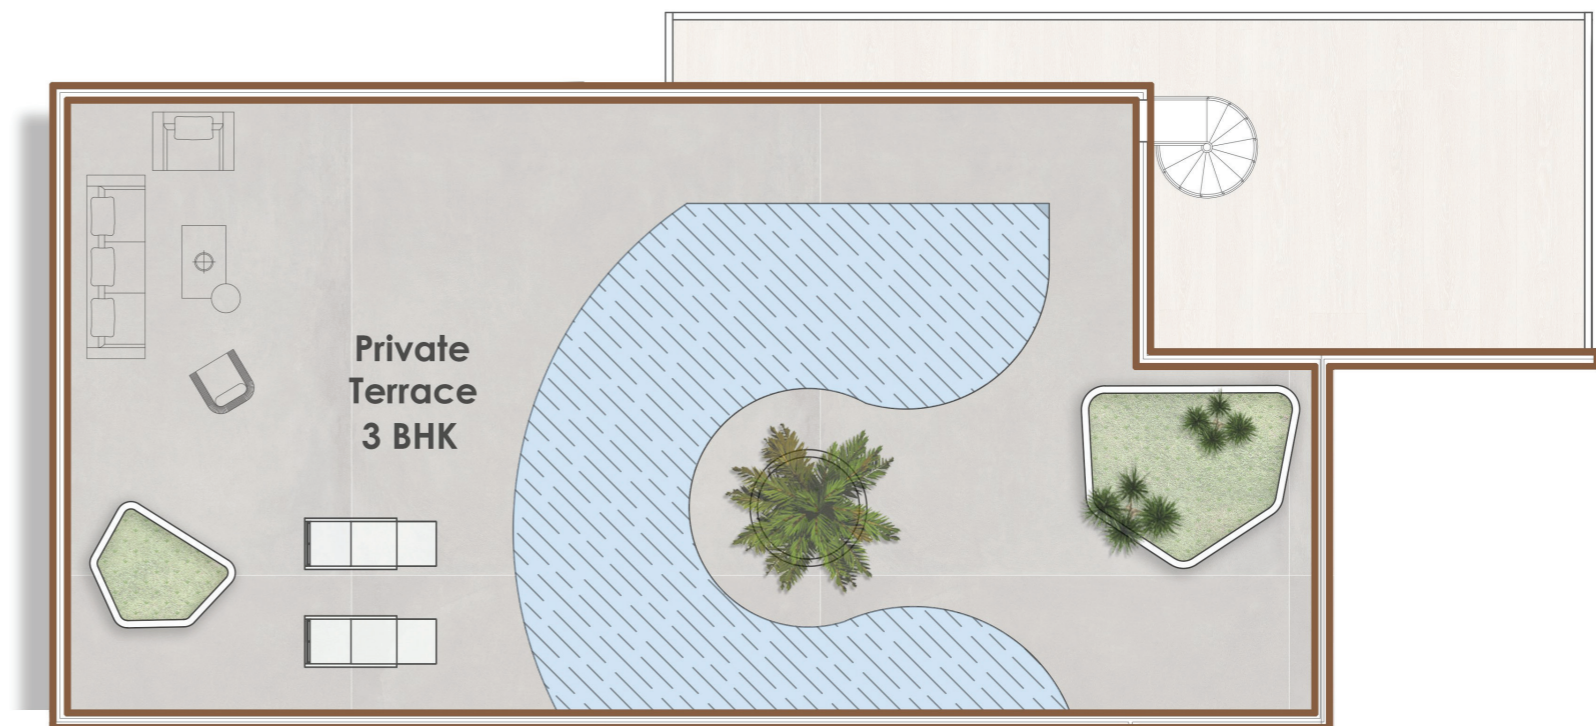

LEGADO

— BY PRESCOTT —

Sky Villas

Sky Villa One

Suite Area: 1169 sq.ft

Terrace Area: 1739 sq.ft

Total Area: 2908 sq.ft

Sky Villa Two

Suite Area: 1308 sq.ft

Terrace Area: 1667 sq.ft

Total Area: 2976 sq.ft

Sky Villa Three

Suite Area: 1497 sq.ft

Terrace Area: 1913 sq.ft

Total Area: 3411 sq.ft

Sky Villa Four

Suite Area: 1772 sq.ft

Terrace Area: 2355 sq.ft

Total Area: 4128 sq.ft