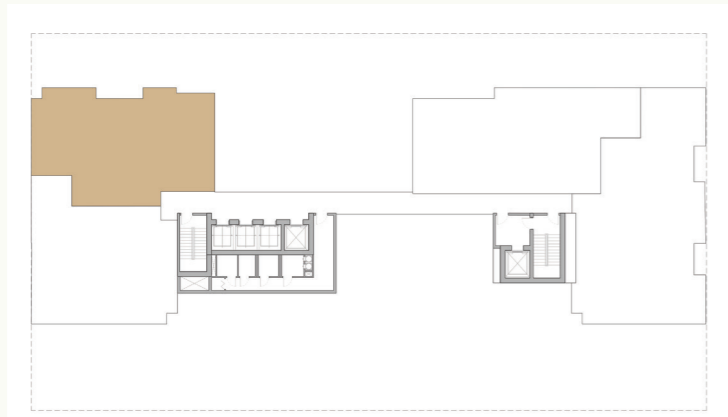

LEGADO

— BY PRESCOTT —

Sky Villas

Sky Villa One

Suite Area: 1169 sq.ft

Terrace Area: 1739 sq.ft

Total Area: 2908 sq.ft

Sky Villa Two

Suite Area: 1308 sq.ft

Terrace Area: 1667 sq.ft

Total Area: 2976 sq.ft

Sky Villa Three

Suite Area: 1497 sq.ft

Terrace Area: 1913 sq.ft

Total Area: 3411 sq.ft

Sky Villa Four

Suite Area: 1772 sq.ft

Terrace Area: 2355 sq.ft

Total Area: 4128 sq.ft