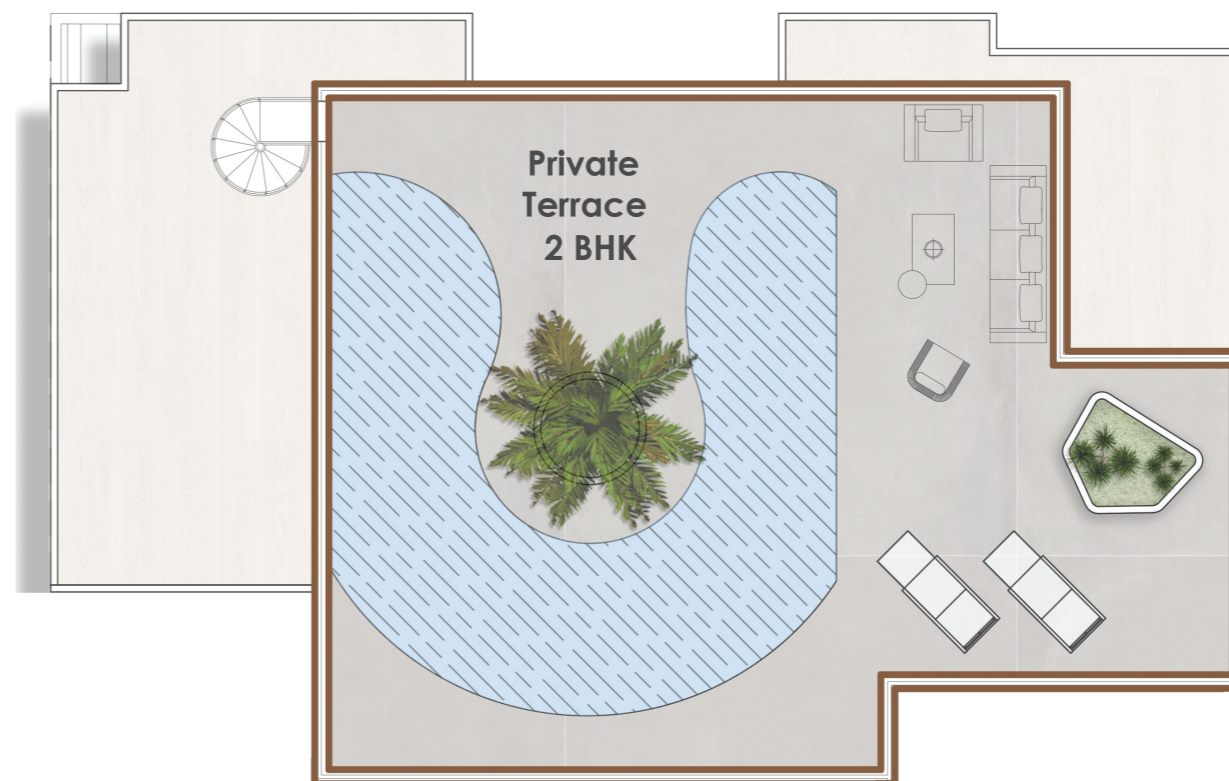

LEGADO

— BY PRESCOTT —

Sky Villas

Sky Villa One

Suite Area: 1169 sq.ft

Terrace Area: 1739 sq.ft

Total Area: 2908 sq.ft

Sky Villa Two

Suite Area: 1308 sq.ft

Terrace Area: 1667 sq.ft

Total Area: 2976 sq.ft

Sky Villa Three

Suite Area: 1497 sq.ft

Terrace Area: 1913 sq.ft

Total Area: 3411 sq.ft

Sky Villa Four

Suite Area: 1772 sq.ft

Terrace Area: 2355 sq.ft

Total Area: 4128 sq.ft