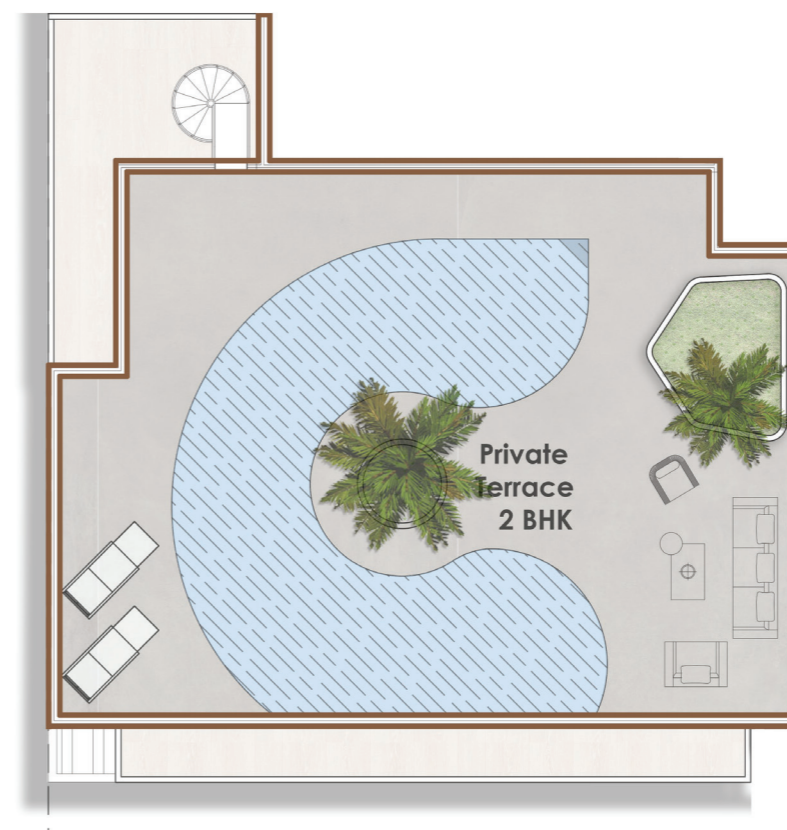

LEGADO

— BY PRESCOTT —

Sky Villas

Sky Villa One

Suite Area: 1169 sq.ft

Terrace Area: 1739 sq.ft

Total Area: 2908 sq.ft

Sky Villa Two

Suite Area: 1308 sq.ft

Terrace Area: 1667 sq.ft

Total Area: 2976 sq.ft

Sky Villa Three

Suite Area: 1497 sq.ft

Terrace Area: 1913 sq.ft

Total Area: 3411 sq.ft

Sky Villa Four

Suite Area: 1772 sq.ft

Terrace Area: 2355 sq.ft

Total Area: 4128 sq.ft