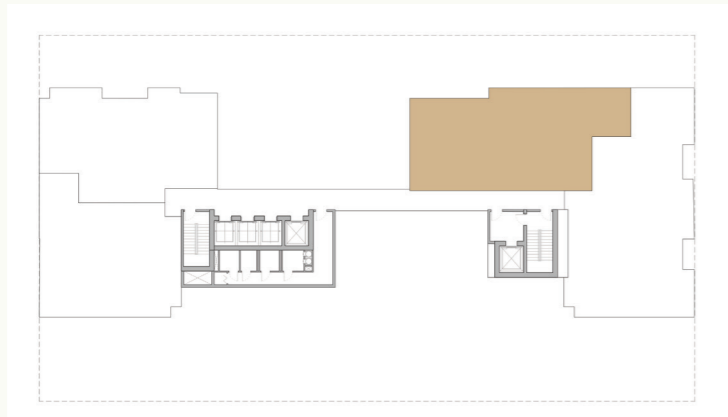

LEGADO

— BY PRESCOTT —

Sky Villas

Sky Villa One

Suite Area: 1169 sq.ft

Terrace Area: 1739 sq.ft

Total Area: 2908 sq.ft

Sky Villa Two

Suite Area: 1308 sq.ft

Terrace Area: 1667 sq.ft

Total Area: 2976 sq.ft

Sky Villa Three

Suite Area: 1497 sq.ft

Terrace Area: 1913 sq.ft

Total Area: 3411 sq.ft

Sky Villa Four

Suite Area: 1772 sq.ft

Terrace Area: 2355 sq.ft

Total Area: 4128 sq.ft