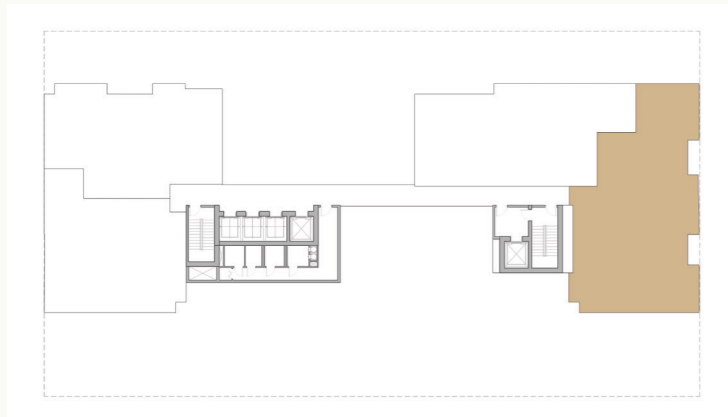

LEGADO

— BY PRESCOTT —

Sky Villas

Sky Villa One

Suite Area: 1169 sq.ft

Terrace Area: 1739 sq.ft

Total Area: 2908 sq.ft

Sky Villa Two

Suite Area: 1308 sq.ft

Terrace Area: 1667 sq.ft

Total Area: 2976 sq.ft

Sky Villa Three

Suite Area: 1497 sq.ft

Terrace Area: 1913 sq.ft

Total Area: 3411 sq.ft

Sky Villa Four

Suite Area: 1772 sq.ft

Terrace Area: 2355 sq.ft

Total Area: 4128 sq.ft