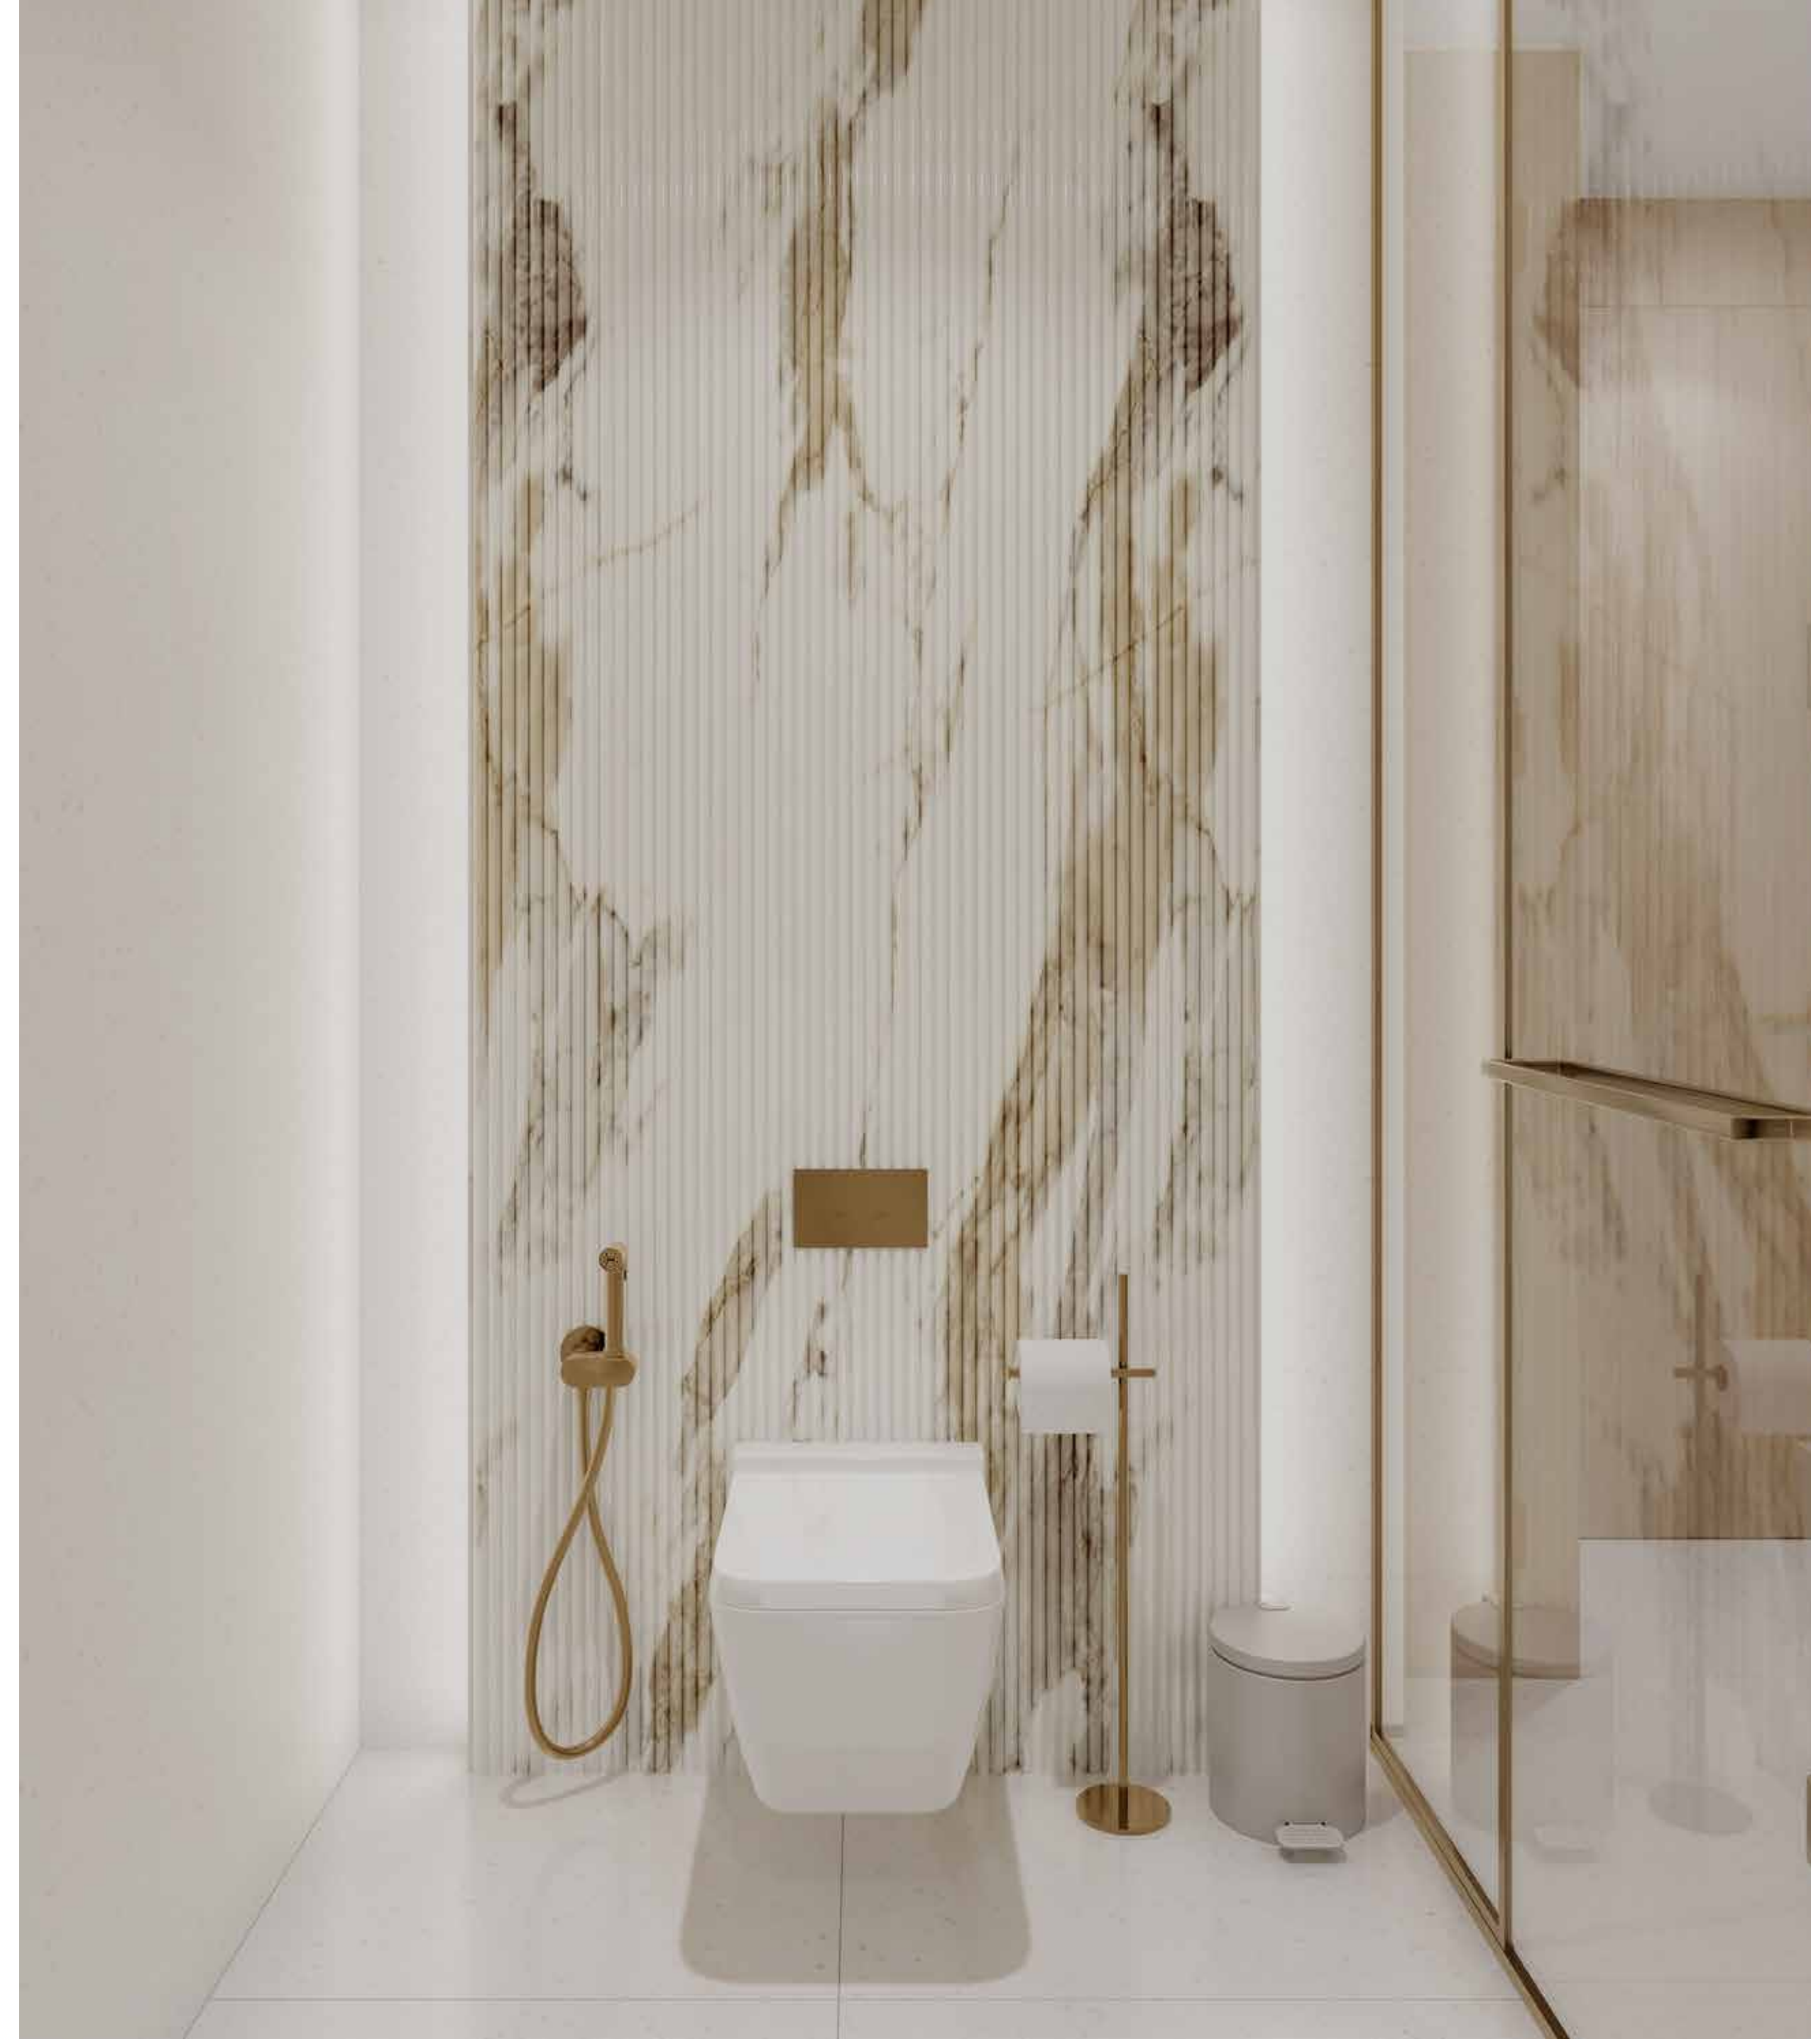

A SPA EXPERIENCE AT HOME

Our bathrooms feature high-quality faucets, long luxurious basins, and accessories from renowned European brands. These spaces blend style with lasting durability. Bespoke medicine cabinets and generous under-sink storage ensure that all your essentials are organised.

SOAK IN LUXURY

Elegant glass door partitions lead into spacious, two separate showers. A freestanding bathtub invites relaxation, offering a luxurious soak with a view. The marble-fluted wall features and free-standing bath elements add a touch of timeless elegance, transforming everyday routines into indulgent moments of relaxation and self-care.

ELEGANT IN FORM, LUXURIOUS IN ESSENCE

Fluted marble tiles in earthy tones and modern gold sanitary fittings give polished finishings to the bathroom. Complemented by sleek ambient lighting the space offers a serene retreat of sophistication and style.