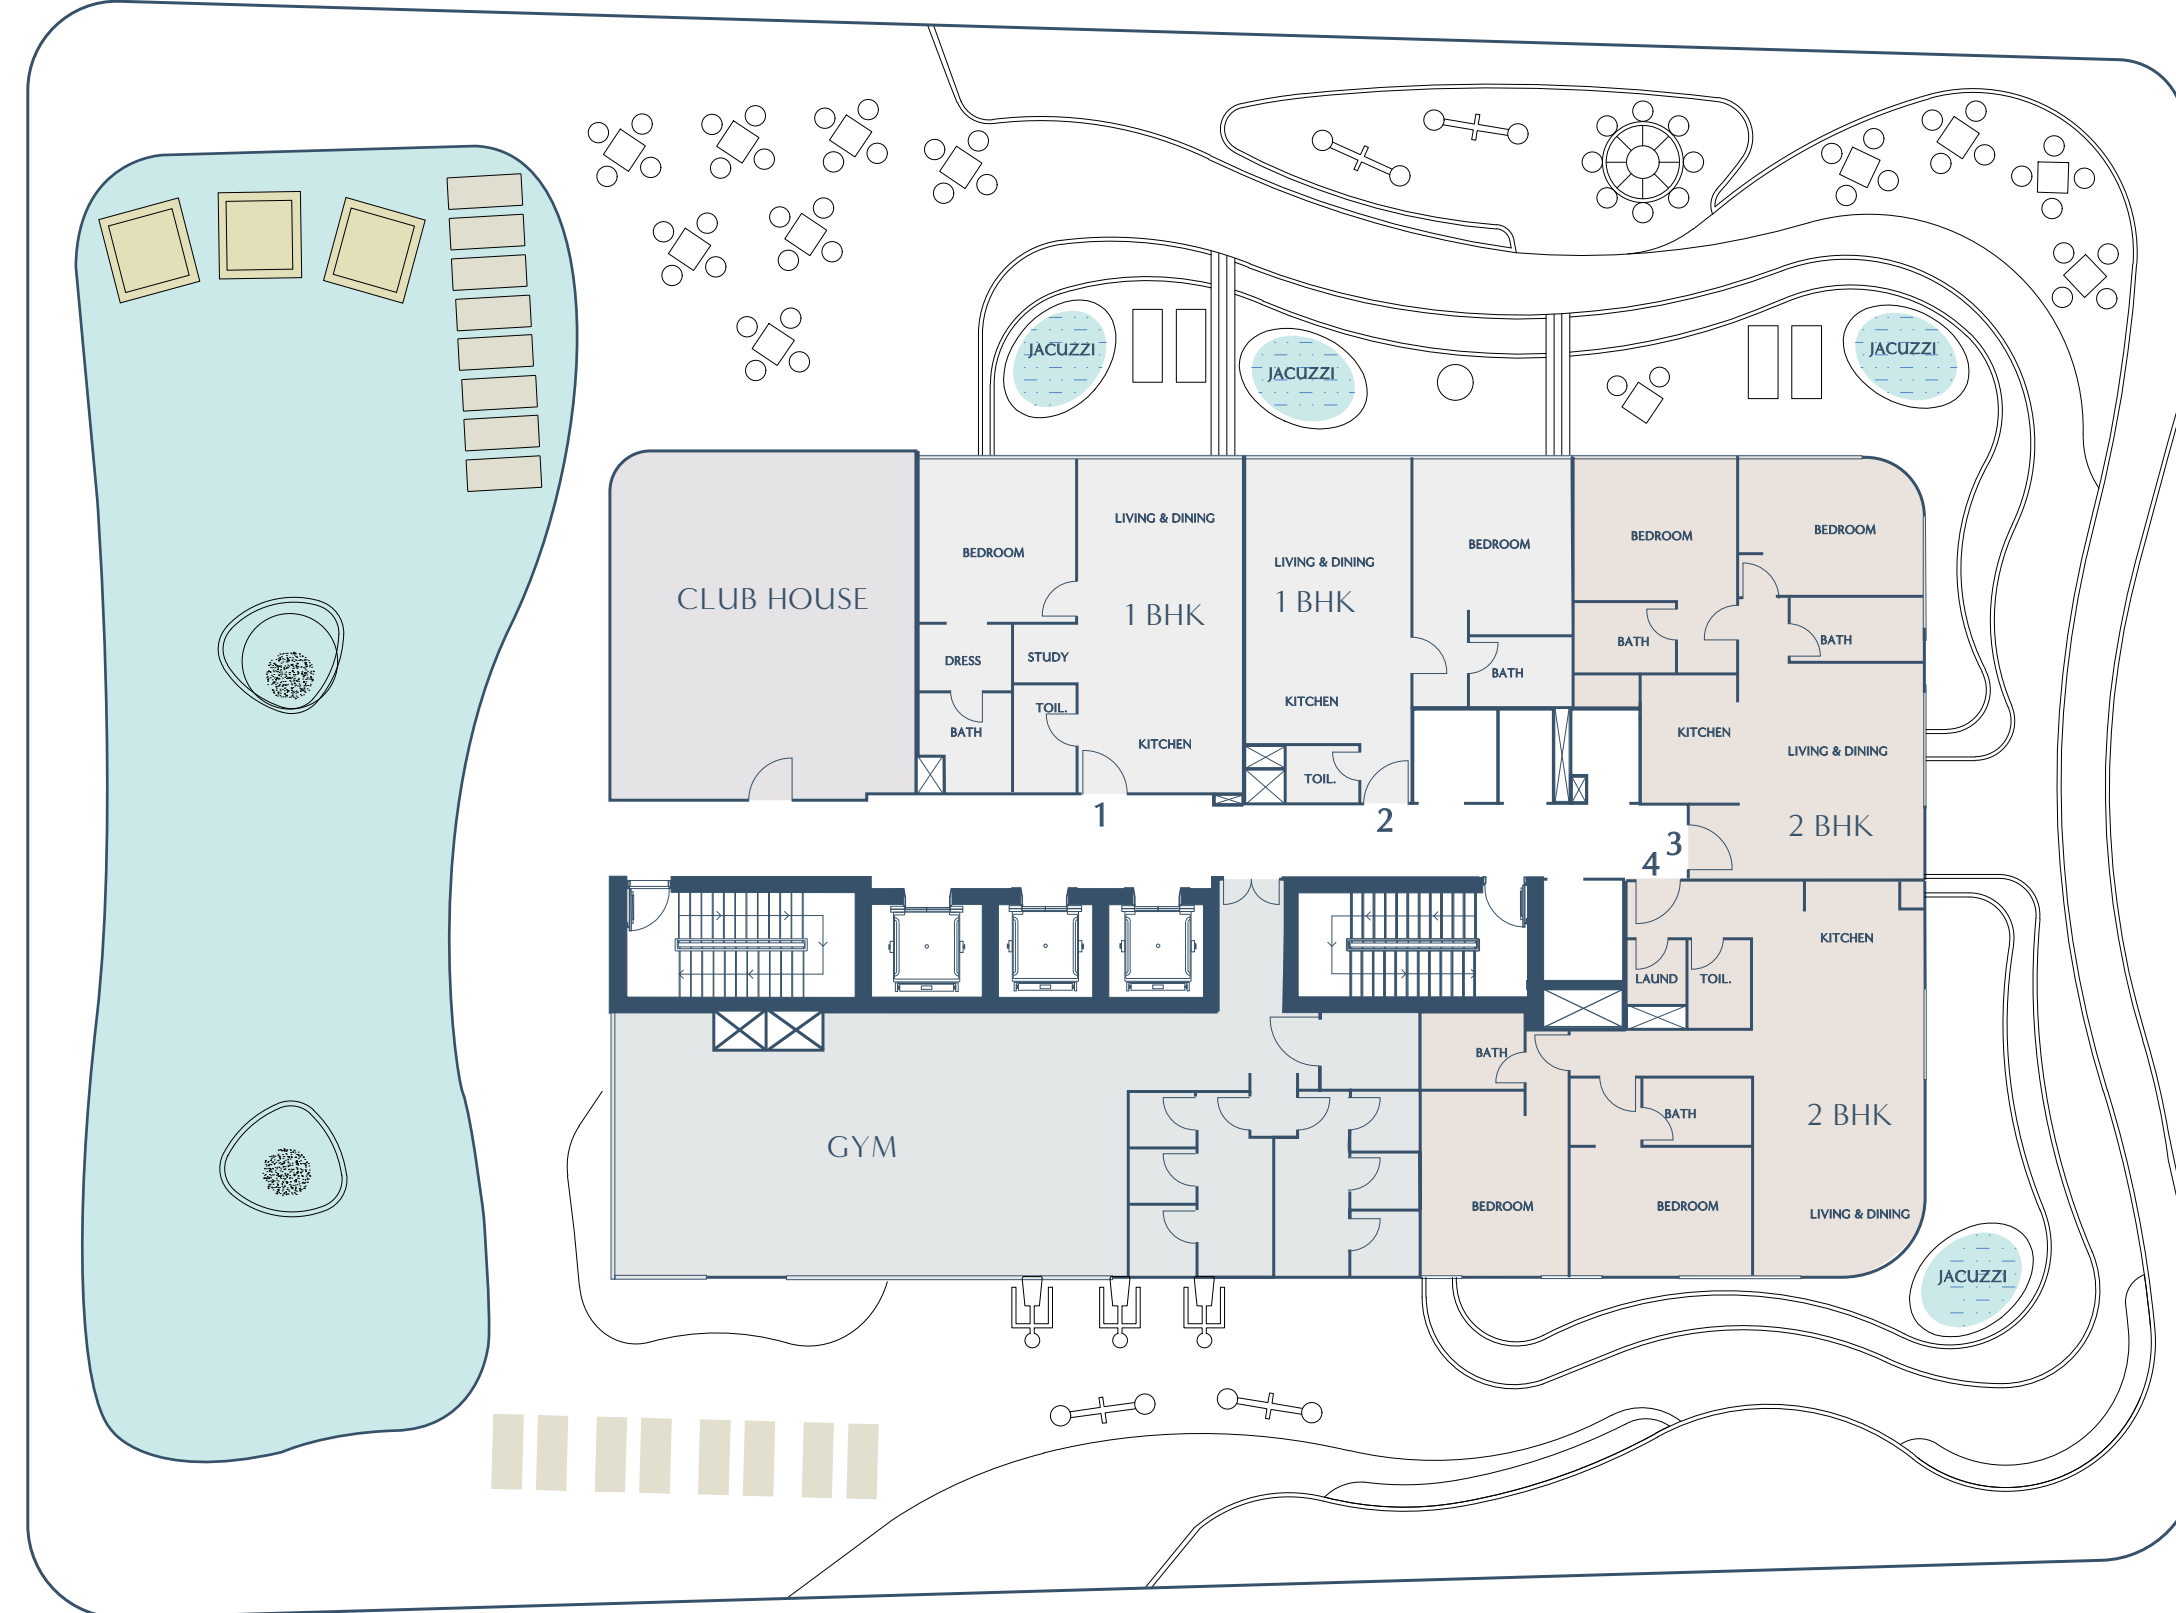

FLOOR PLANS

BEACH
WALK
RESIDENCE

IMTIAZ

BEACH WALK 3 RESIDENCE

1ST FLOOR

IMTIAZ

- SUN BED
- GYM
- CLUB ROOM
- SITTING COUCH
- SWIMMING POOL

BEACH WALK 3 RESIDENCE

2ND FLOOR

IMTIAZ

-
 1 BEDROOM
 POOL
-
 2 BEDROOMS

BEACH WALK 3 RESIDENCE

3RD FLOOR

IMTIAZ

- 1 BEDROOM
- 2 BEDROOMS
- POOL

BEACH WALK 3

RESIDENCE

4TH FLOOR

IMTIAZ

- 1 BEDROOM
- 2 BEDROOMS
- POOL

BEACH WALK 3 RESIDENCE

5TH FLOOR

IMTIAZ

- 1 BEDROOM
- 2 BEDROOMS
- POOL

BEACH WALK 3 RESIDENCE

6TH FLOOR

IMTIAZ

-
 1 BEDROOM
 POOL
-
 2 BEDROOMS

BEACH WALK 3 RESIDENCE

7TH FLOOR

IMTIAZ

-
 1 BEDROOM
 POOL
-
 2 BEDROOMS