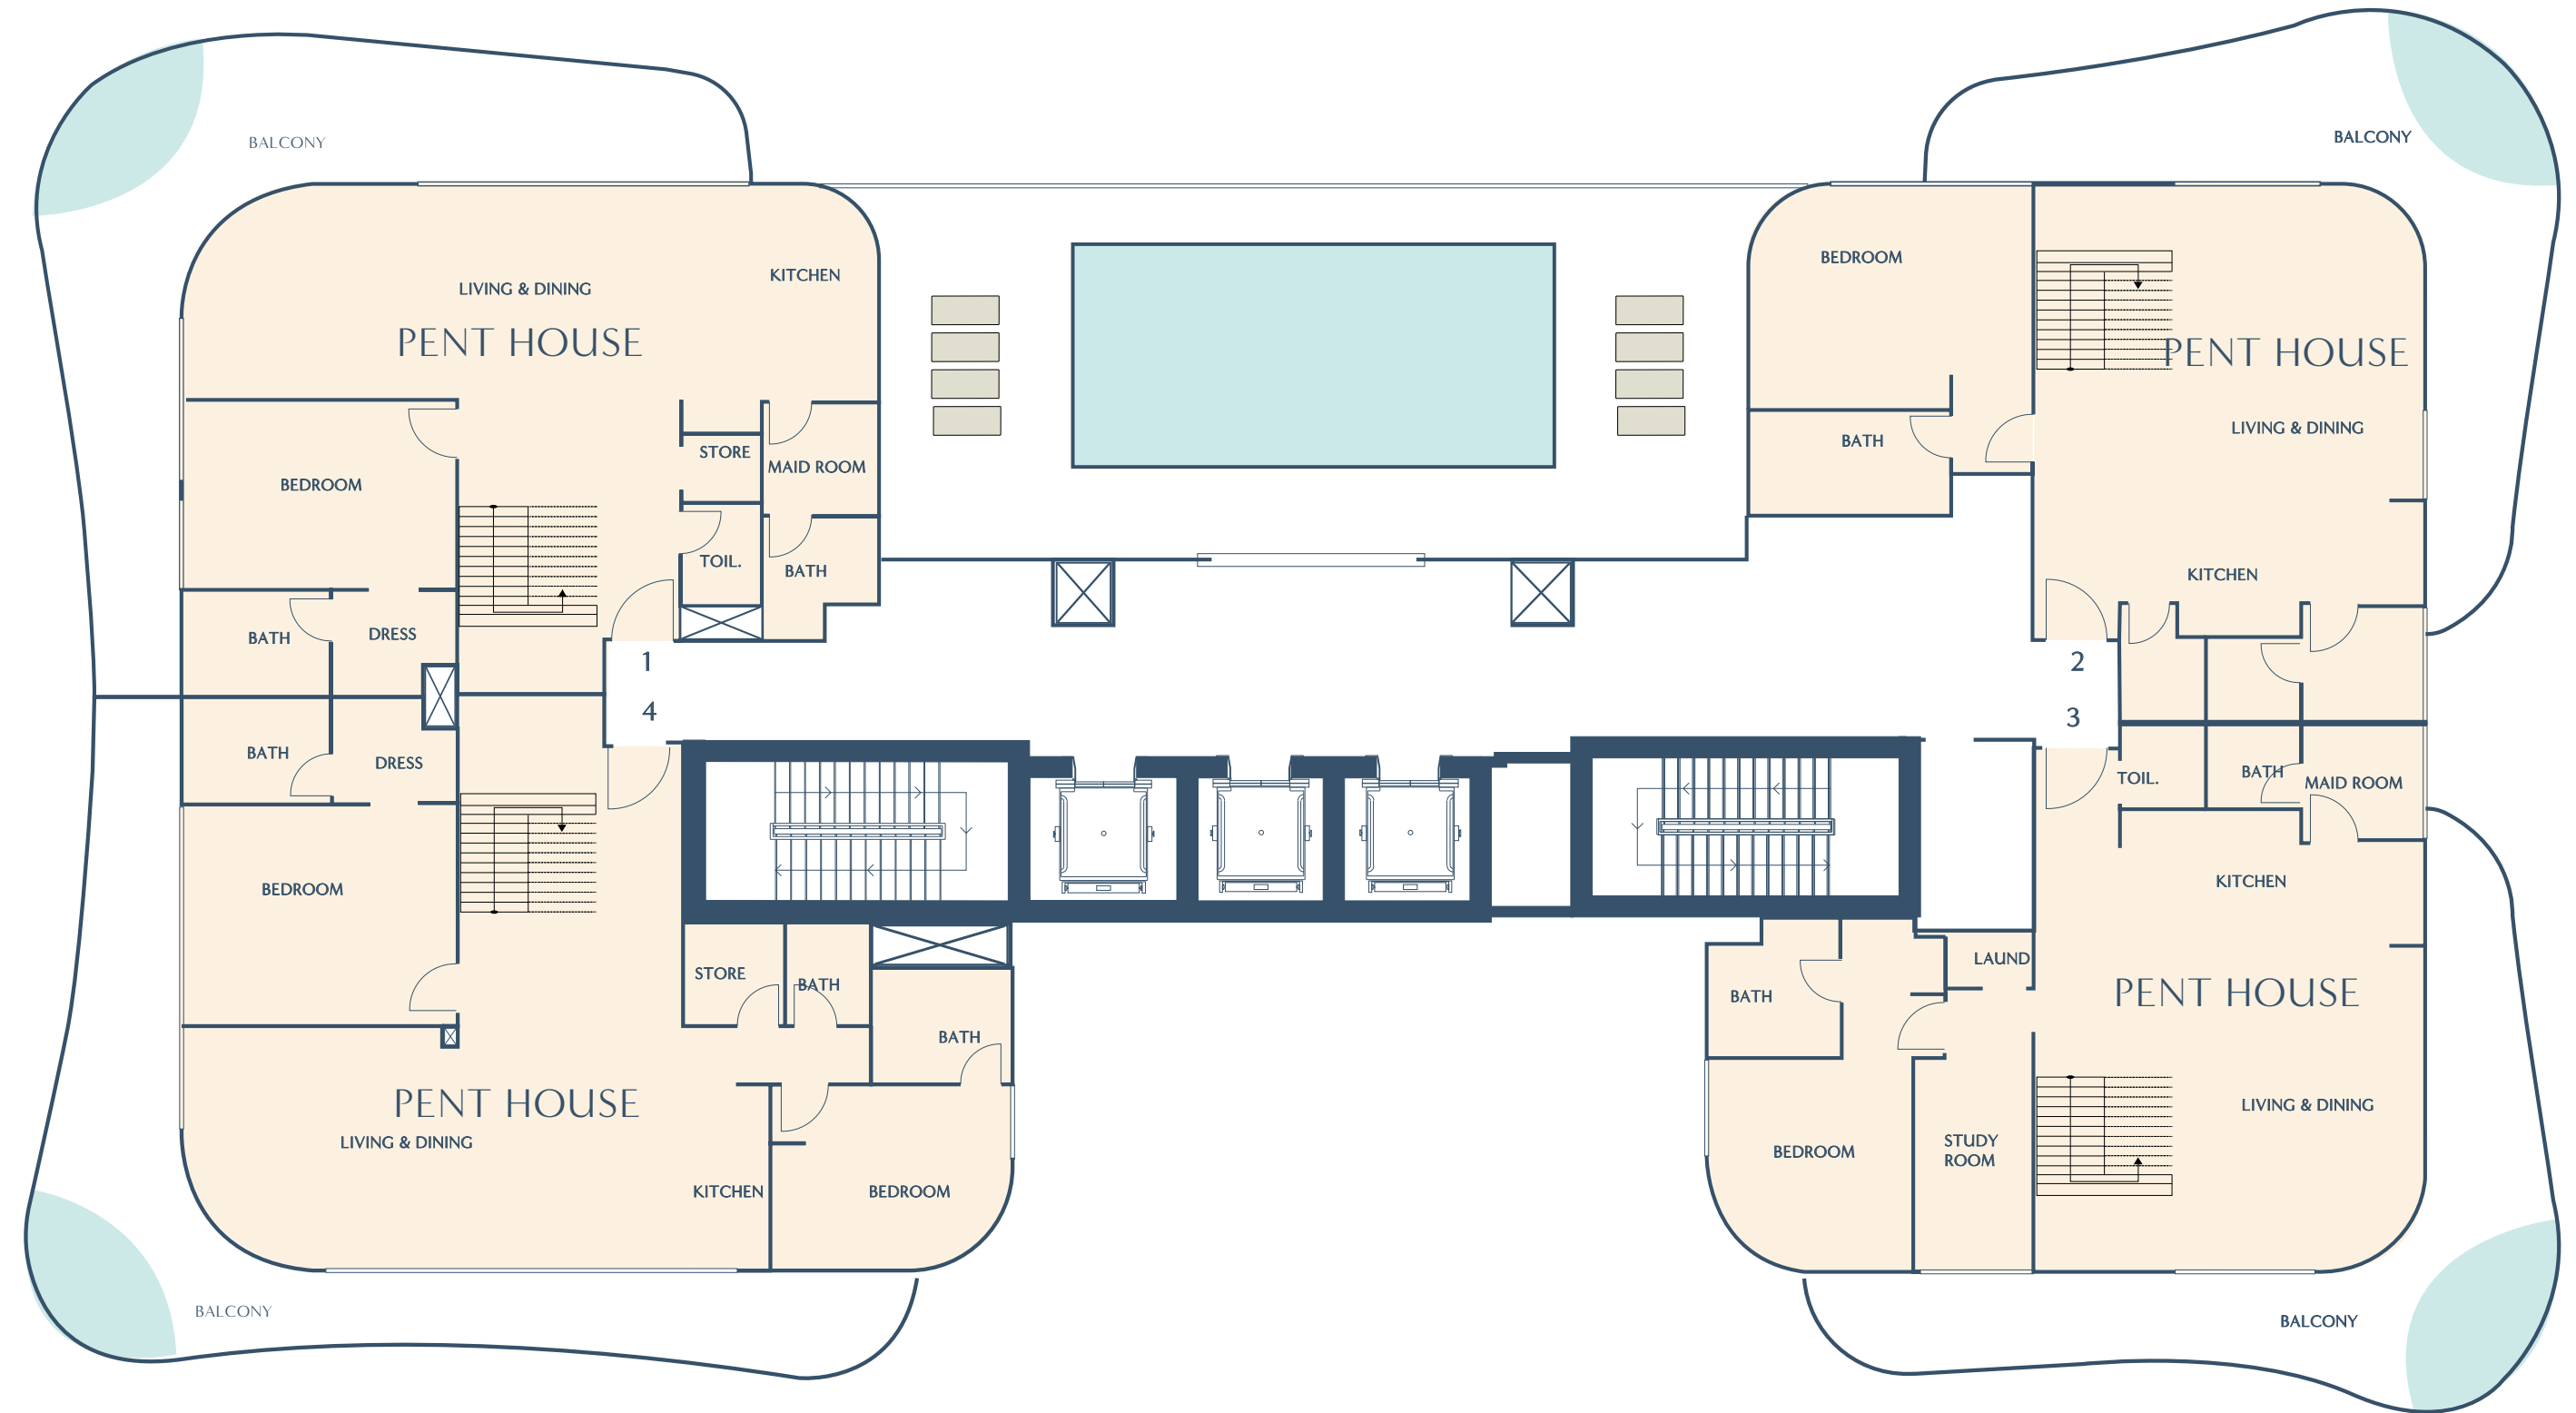

BEACH WALK 3

RESIDENCE

8TH FLOOR

IMTIAZ

- 1 BEDROOM
- 2 BEDROOMS
- POOL

BEACH WALK 3 RESIDENCE

9TH FLOOR

IMTIAZ

-
 1 BEDROOM
 POOL
-
 2 BEDROOMS

BEACH WALK 3 RESIDENCE

10TH FLOOR

IMTIAZ

- 1 BEDROOM
- 2 BEDROOMS
- POOL

BEACH WALK 3 RESIDENCE

11TH FLOOR

IMTIAZ

- 3 BEDROOM DUPLEX
- POOL

BEACH WALK 3 RESIDENCE

12TH FLOOR

IMTIAZ

- 3 BEDROOM DUPLEX
- POOL

BEACH WALK RESIDENCE

ROOFTOP AMENITIES

IMTIAZ

01

MAIN POOL

SUNBED ON WATER

03

SUNBATHING LOUNGE

04

SUNBED ON

05