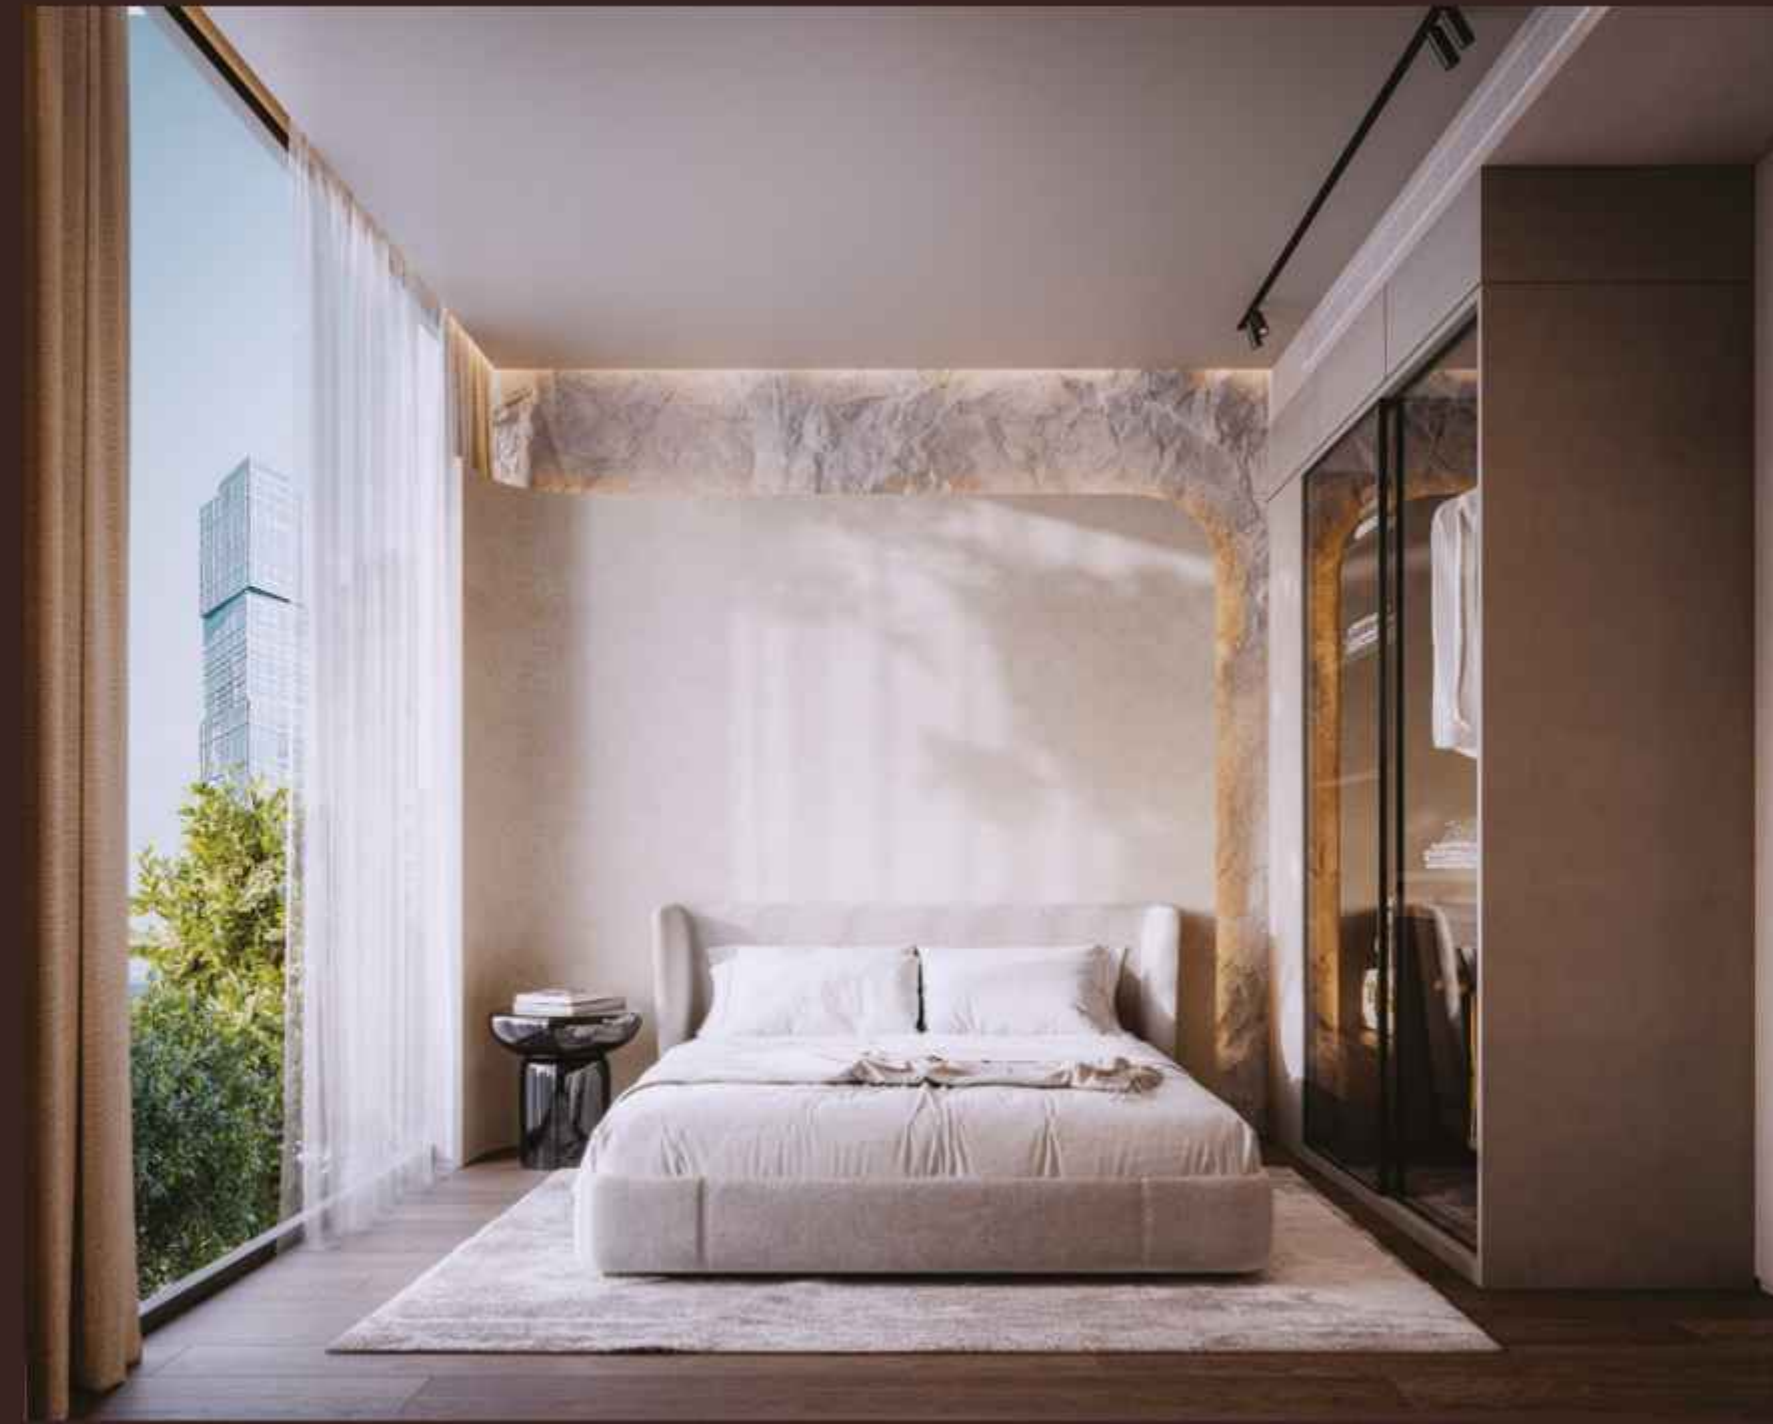

Crafted with a blend of copper and gold, the headboard's intricate, geometric design adds depth and visual interest to the space.

The modern, luxurious design elements, combined with the warm and inviting atmosphere, create a truly exceptional bedroom that serves as a private oasis of comfort and refined elegance.