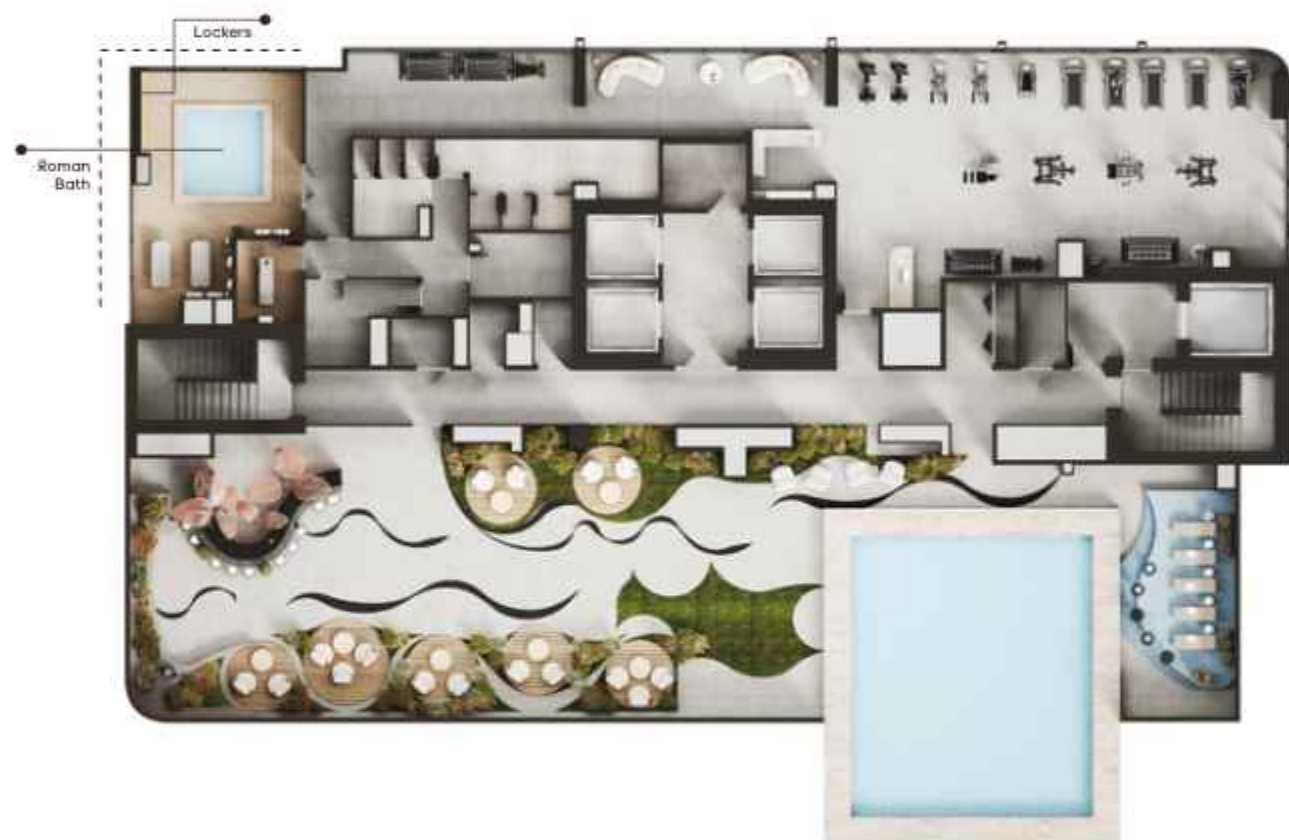

Roman Bath

Spacious lockers and changing areas, complete with plush amenities and refined finishes.