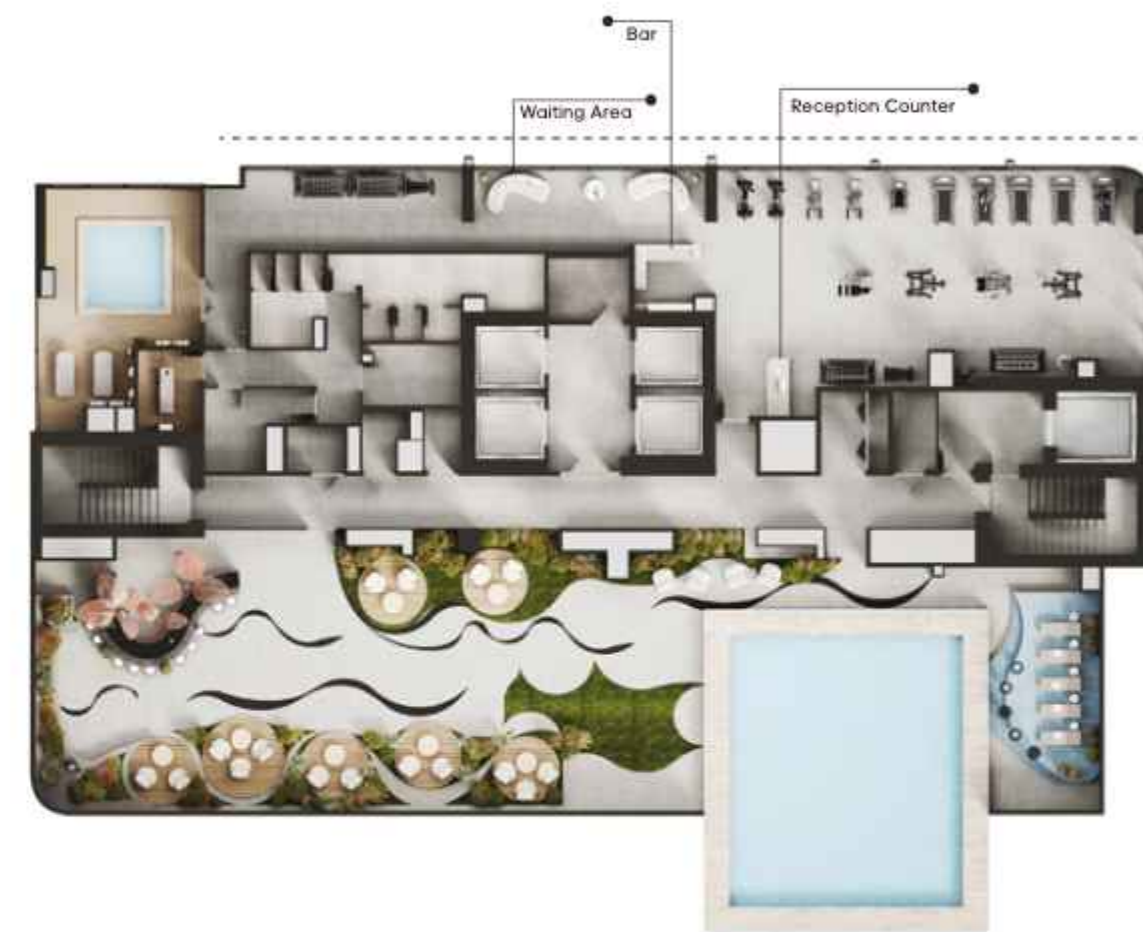

A cutting-edge sports performance lab, offering advanced training and analysis tools.

Gym Area