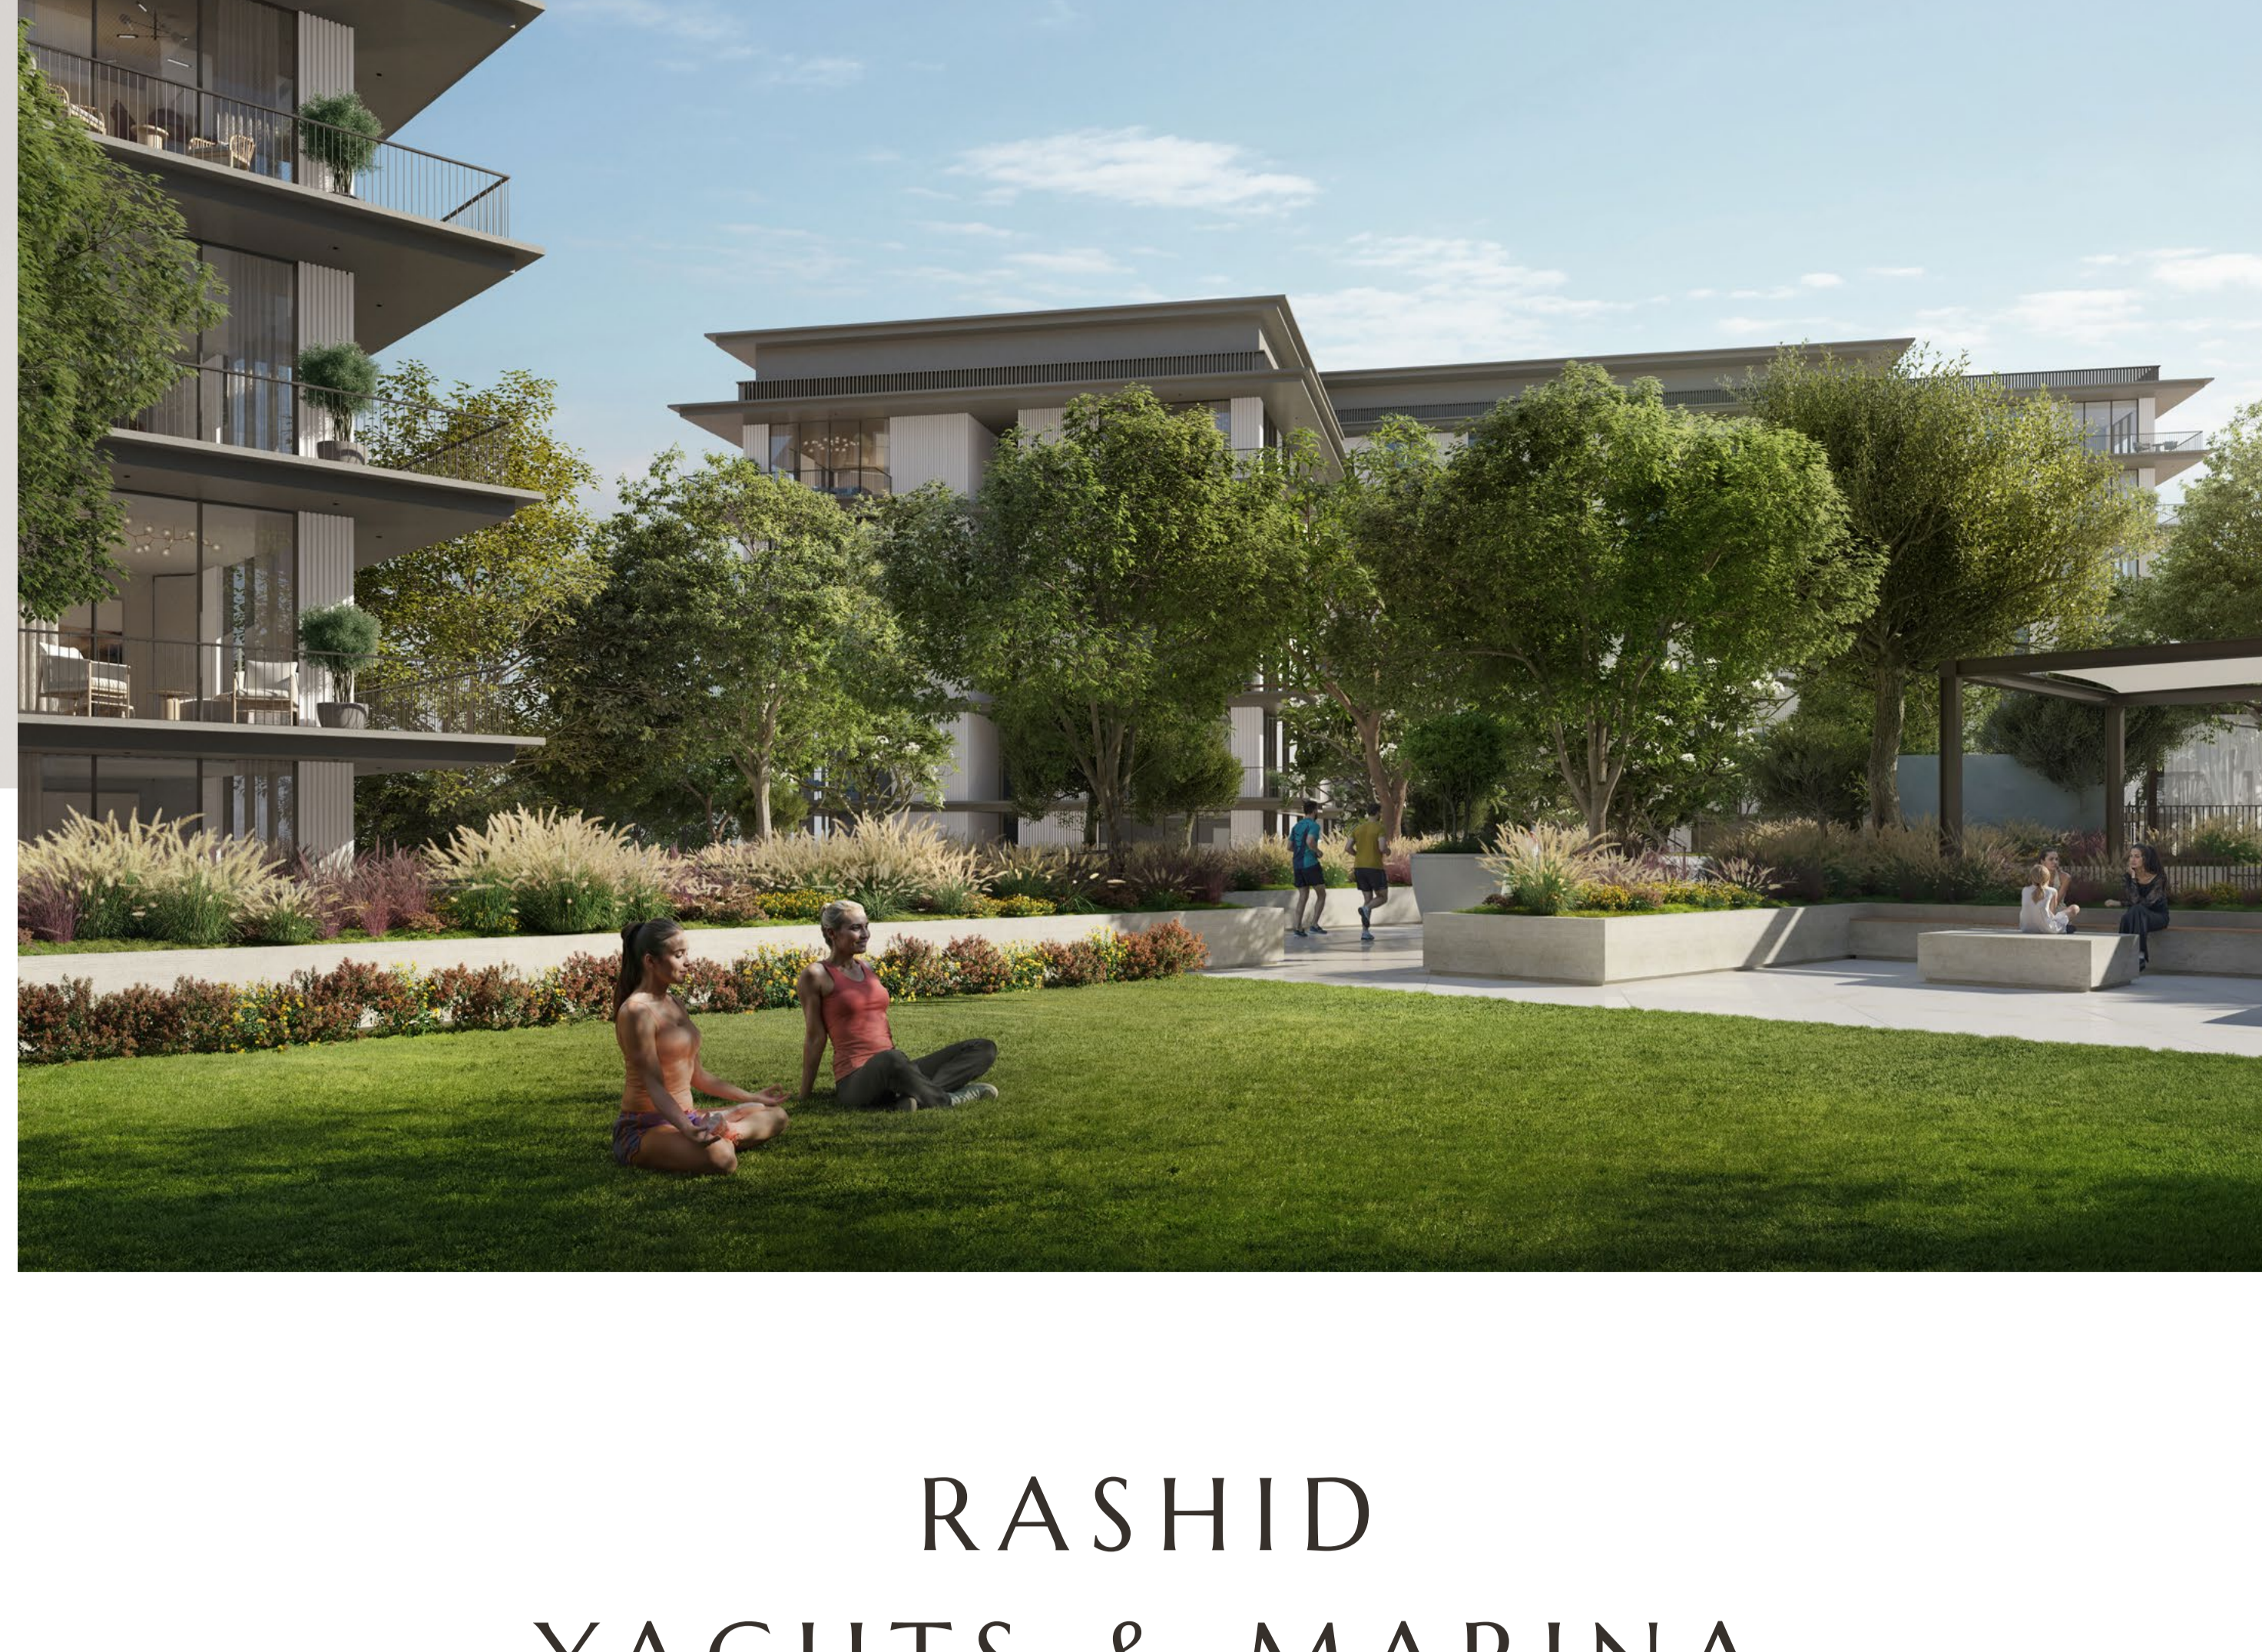

## RASHID YACHTS & MARINA

The new global destination for discerning yacht owners to experience Dubai's buzzing scene in an elegant environment where beauty and luxury collide. Designed to encapsulate the ultimate modern architecture, it combines luxury residences and a full-service marina with an appealing mix of restaurants and shops, creating a unique definition of "living at sea".