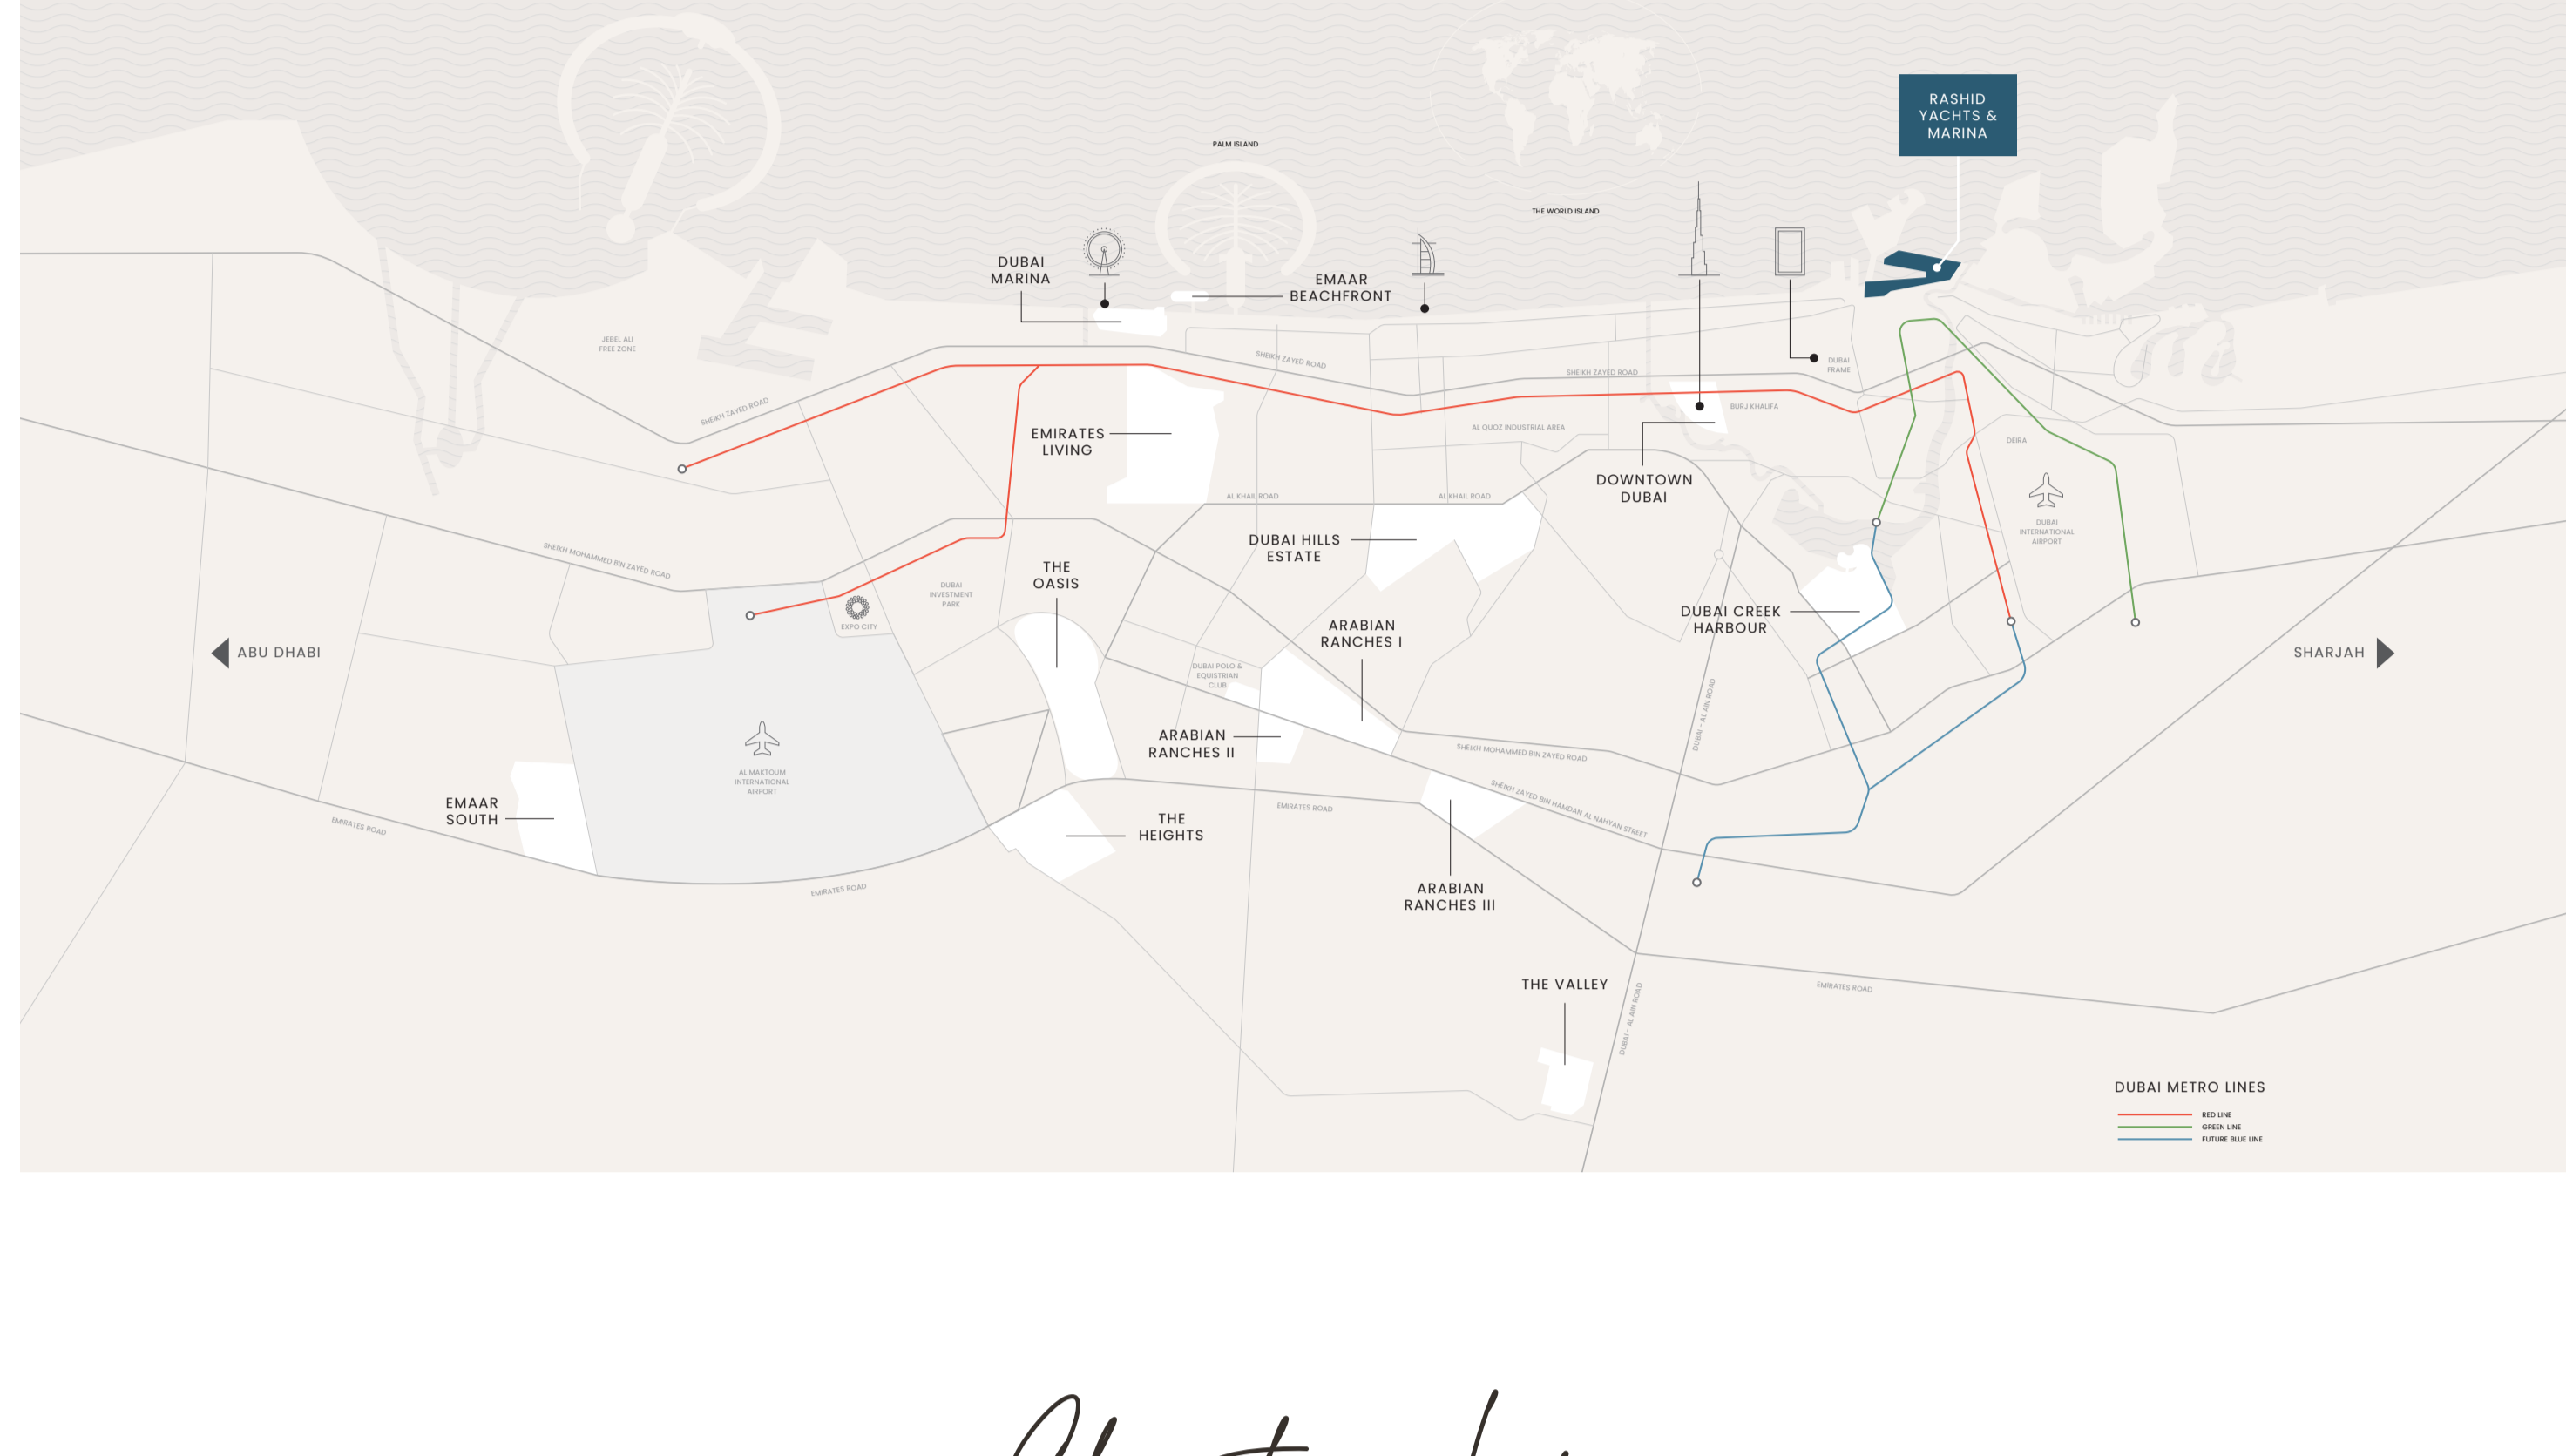

## RASHID YACHTS & MARINA

The new global destination for discerning yacht owners to experience Dubai's buzzing scene in an elegant environment where beauty and luxury collide. Designed to encapsulate the ultimate modern architecture, it combines luxury residences and a full-service marina with an appealing mix of restaurants and shops, creating a unique definition of "living at sea".