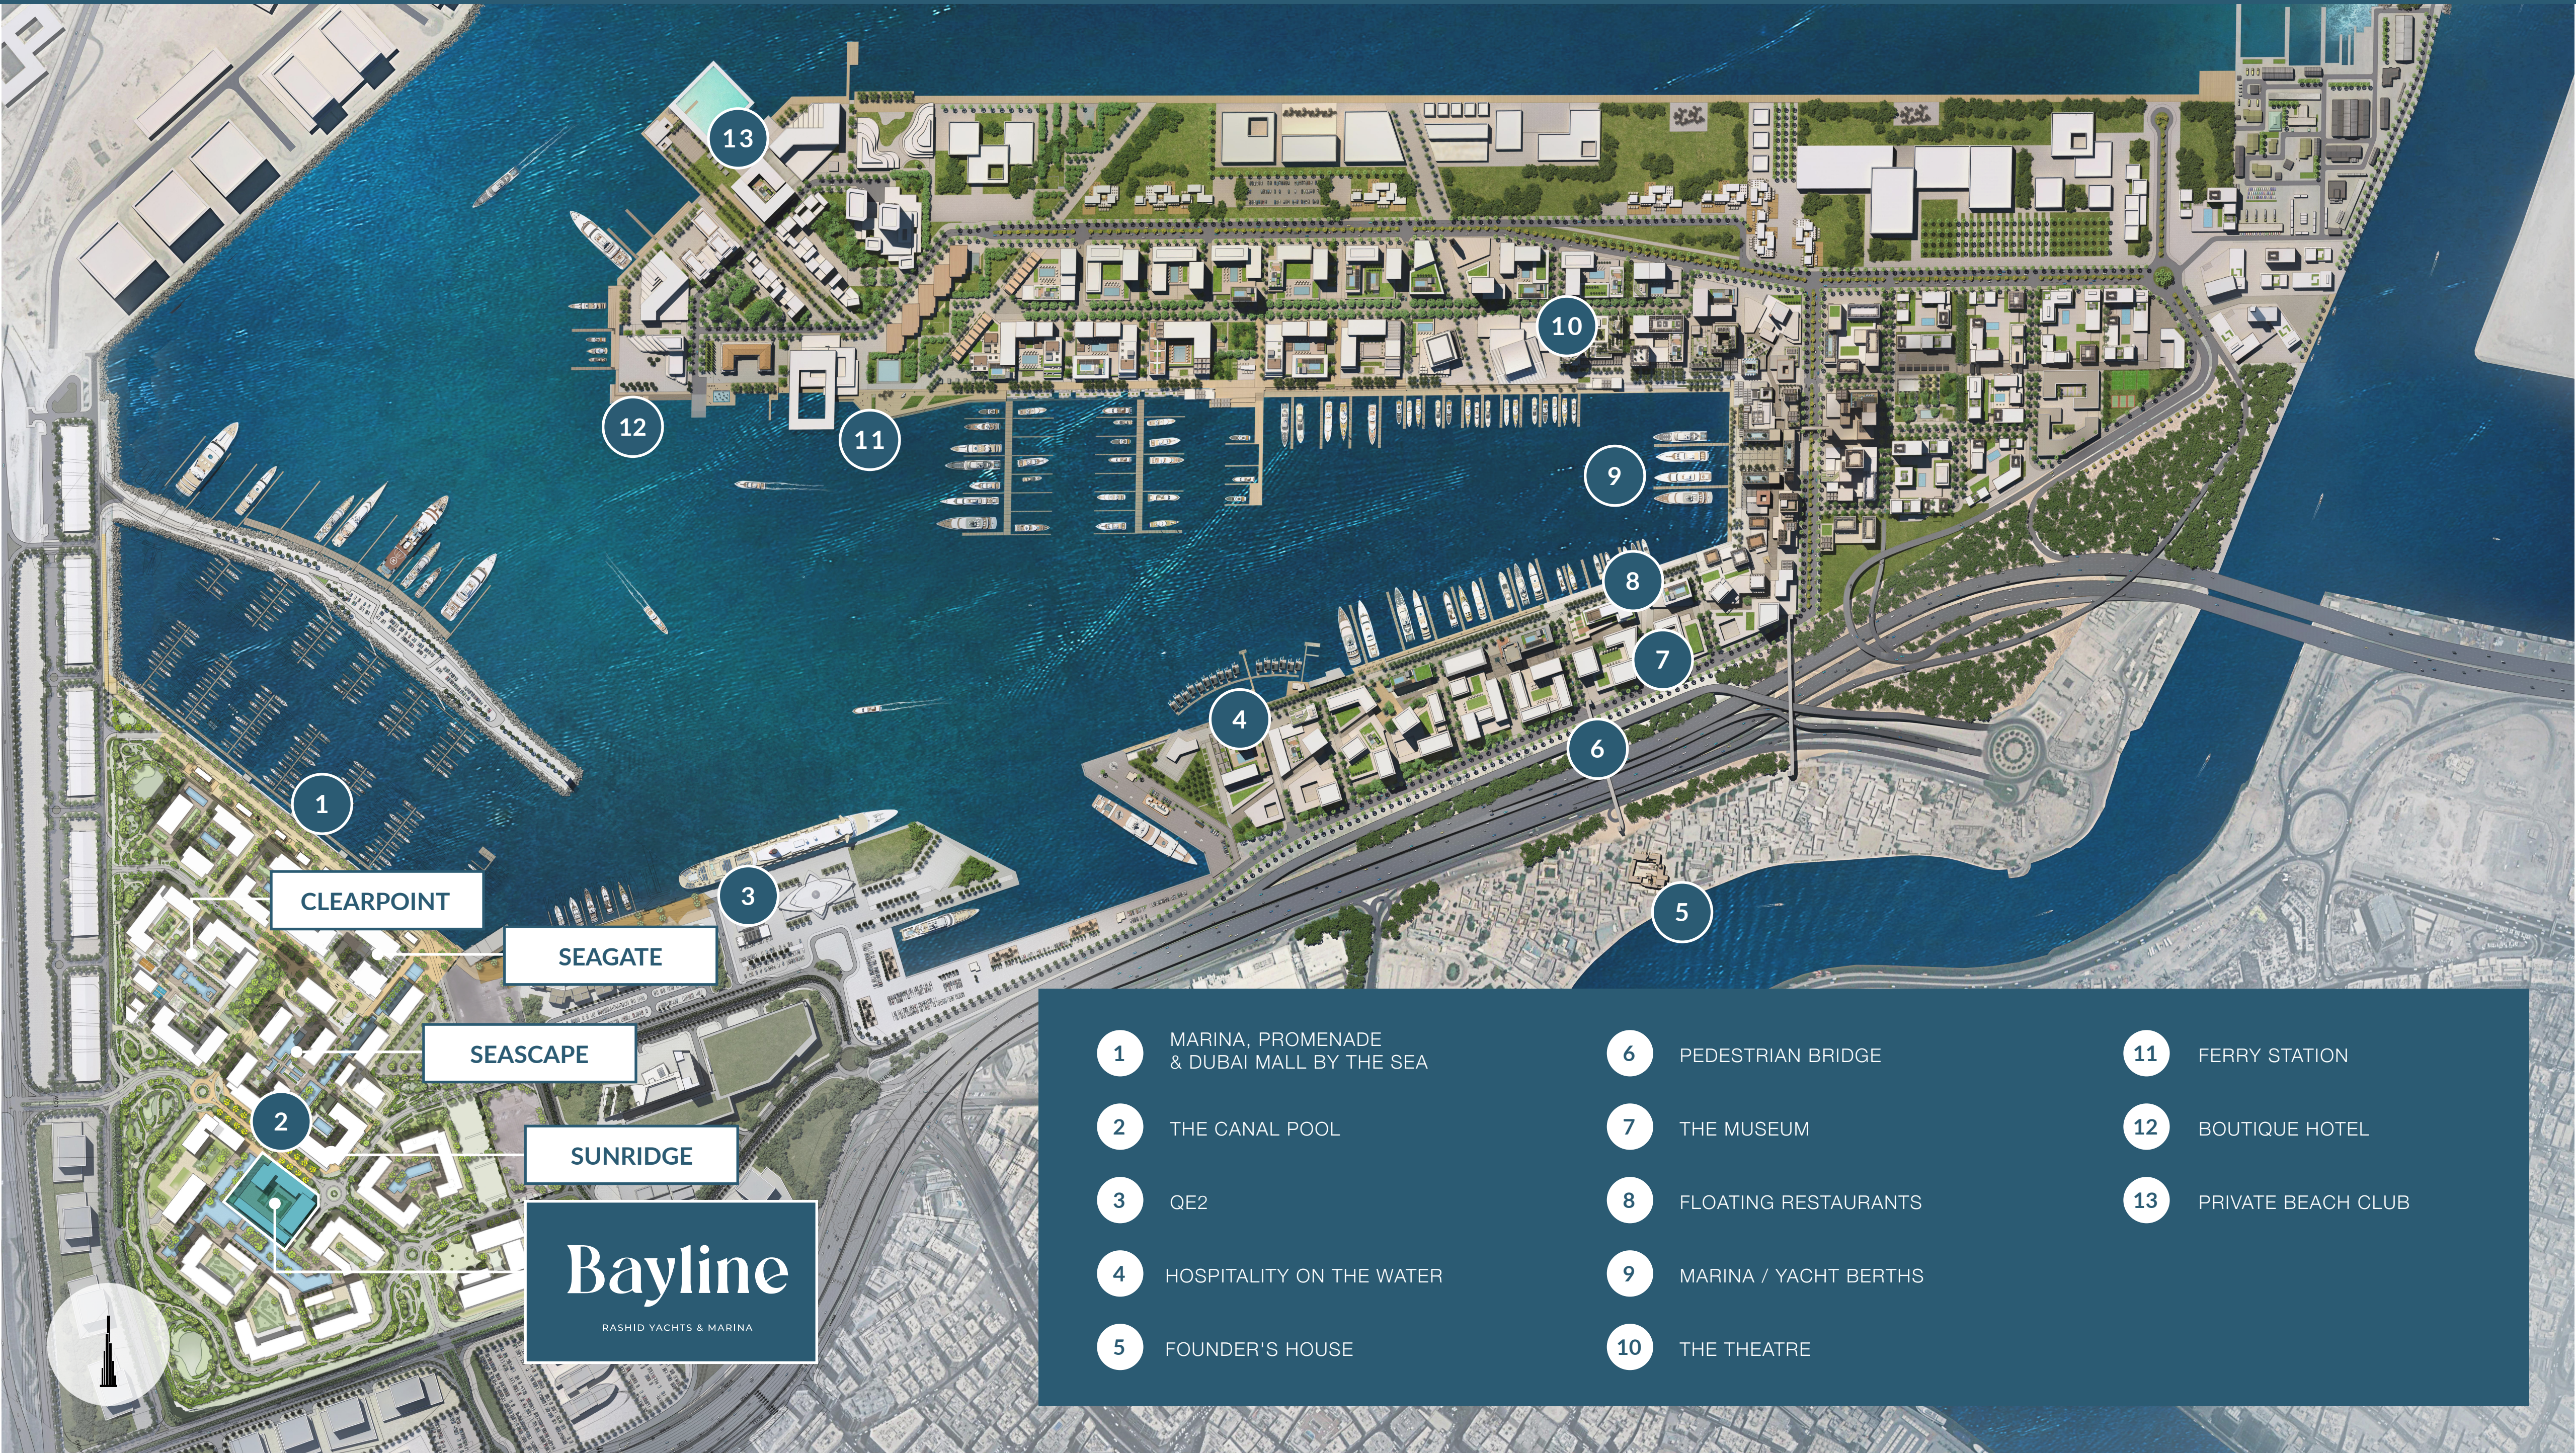

RASHID YACHTS & MARINA

EMAAR

CLEARPOINT

SEAGATE

SEASCAPE

SUNRIDGE

Bayline
RASHID YACHTS & MARINA

- 1 MARINA, PROMENADE & DUBAI MALL BY THE SEA
- 2 THE CANAL POOL
- 3 QE2
- 4 HOSPITALITY ON THE WATER
- 5 FOUNDER'S HOUSE
- 6 PEDESTRIAN BRIDGE
- 7 THE MUSEUM
- 8 FLOATING RESTAURANTS
- 9 MARINA / YACHT BERTHS
- 10 THE THEATRE
- 11 FERRY STATION
- 12 BOUTIQUE HOTEL
- 13 PRIVATE BEACH CLUB