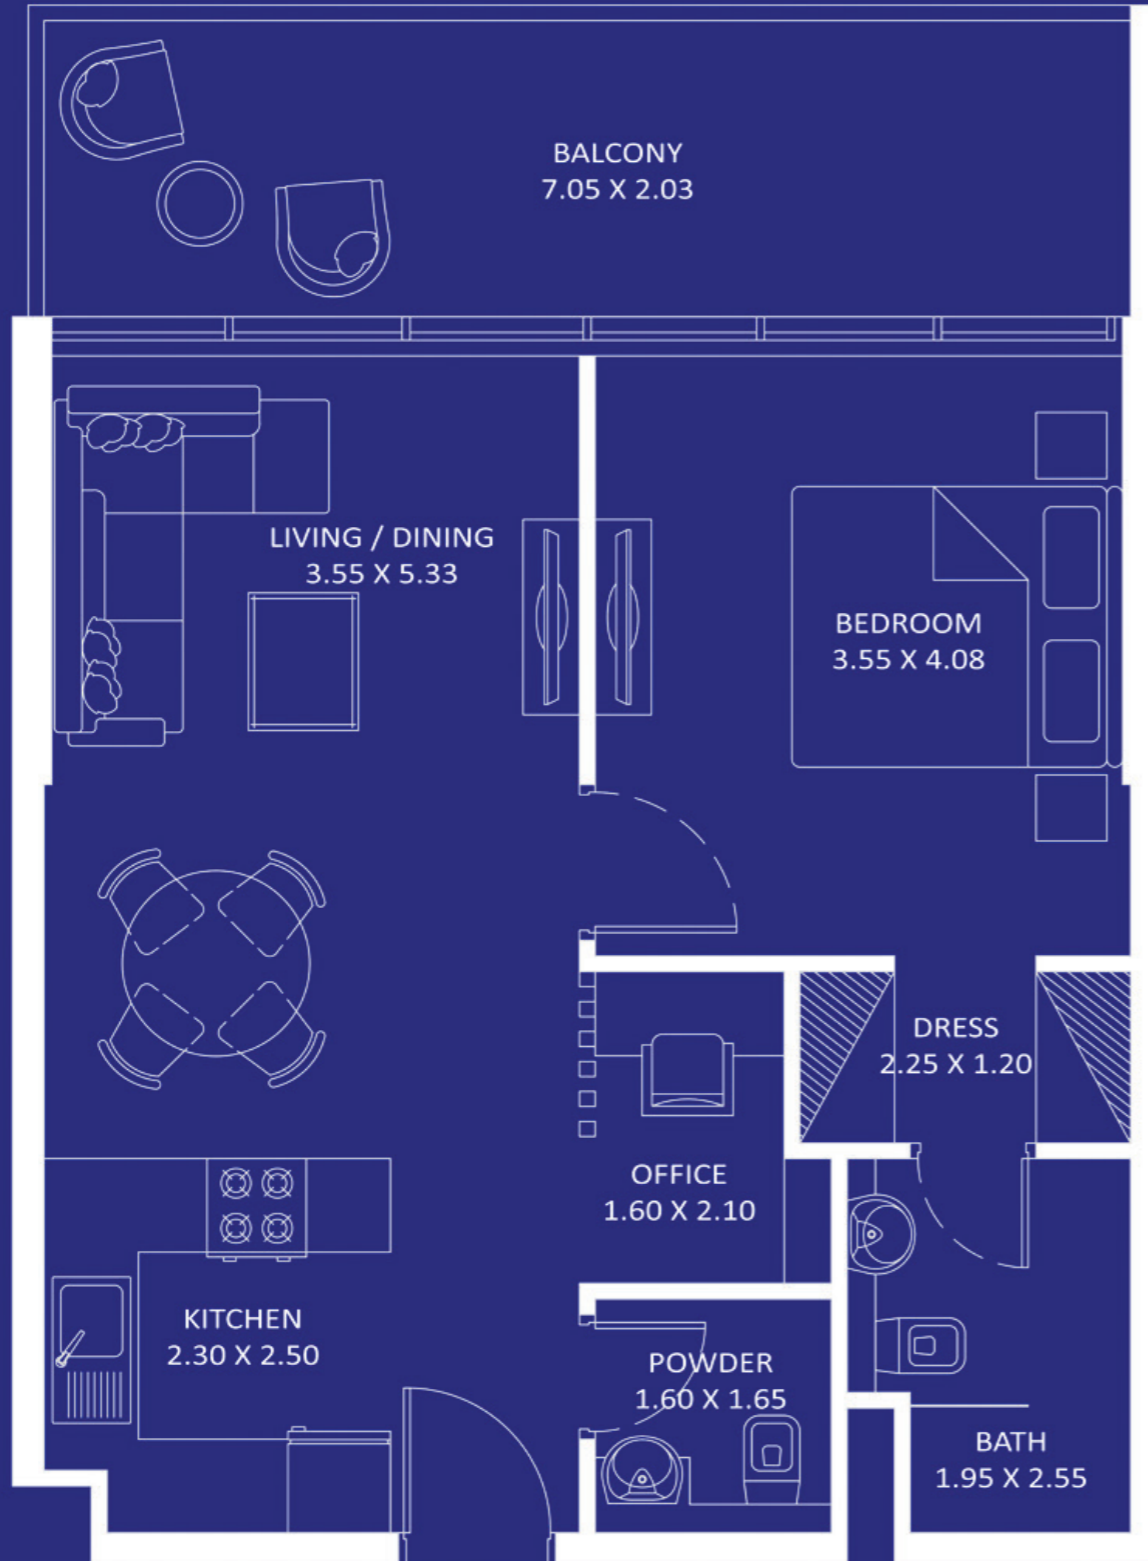

Oceanz 1

29 - 40

1 BEDROOM

TYPE - A

AREA (Sq.Ft)

Apartment
587 to 590

Balcony
129 to 159

Total
718 to 746

FEATURES :

Office

Floor

Oceanz 2

Oceanz 1

1

2

**3 - 21
&
23 - 28**