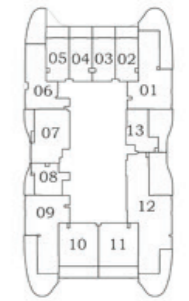

AREA (Sq.Ft)

Apartment
329 to 332

Balcony
152 to 154

Total
481 to 486

Floor

Oceanz 2

Oceanz 1

29 - 40