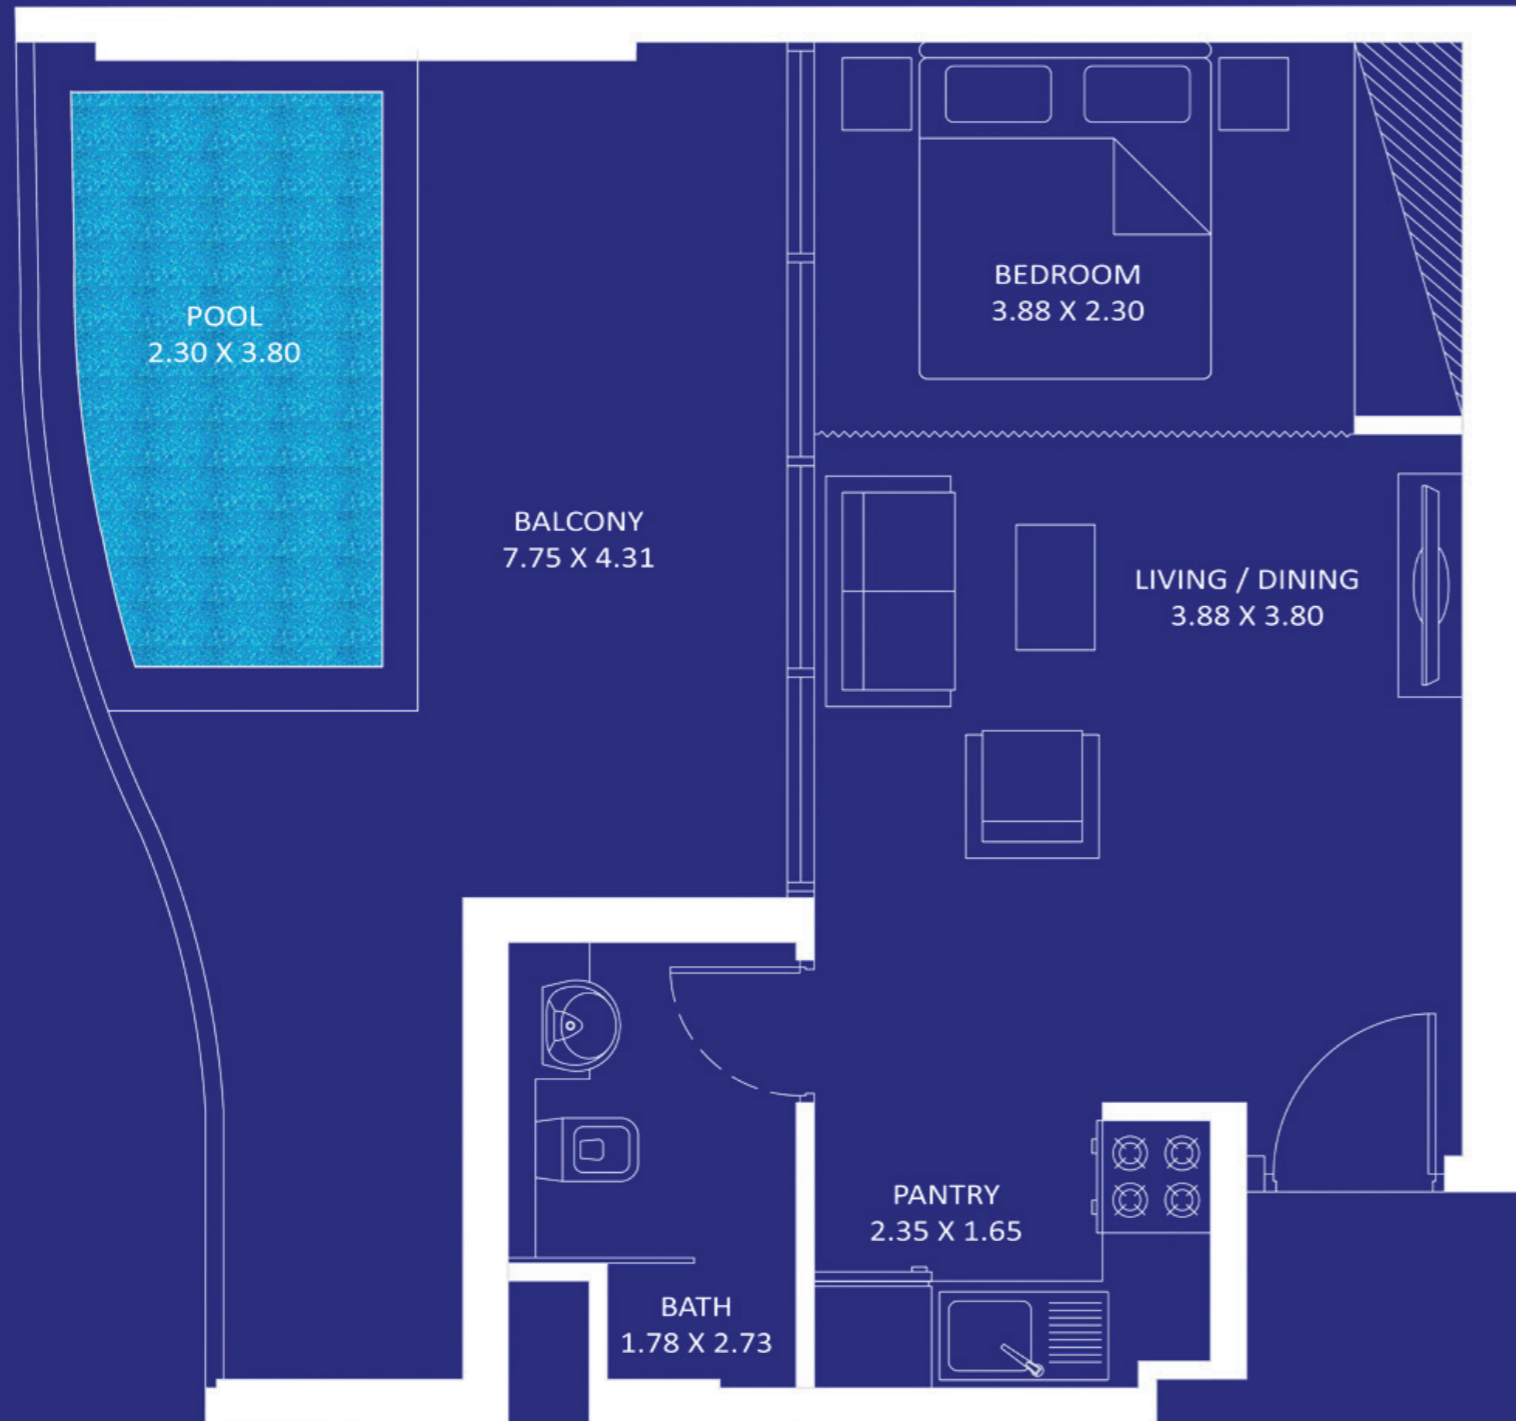

Oceanz 1

2

**3 - 21
&
23 - 28**

29 - 40

PRESIDENTIAL STUDIO

AREA (Sq.Ft)

Apartment
351

Balcony
264