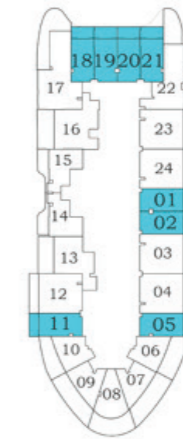

Relaxation Zone

STUDIO

TYPE - A

AREA (Sq.Ft)

Apartment
335 to 338

Balcony
76 to 95

Total
412 to 431

Floor

Oceanz 2

Oceanz 1

1

2

**3 - 21
&
23 - 28**

29 - 40

STUDIO

TYPE - B