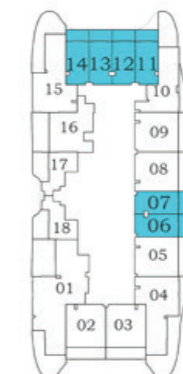

Relaxation Zone

STUDIO

TYPE - A

AREA (Sq.Ft)

Apartment
335 to 338

Balcony
76 to 95

Total
412 to 431

Floor

Oceanz 2

Oceanz 1

1

2

**3 - 21
&
23 - 28**

29 - 40

STUDIO

TYPE - B

AREA (Sq.Ft)

Apartment
329 to 332

Balcony
152 to 154

Total
481 to 486

Floor

Oceanz 2

Oceanz 1

3 - 21
&
23 - 28