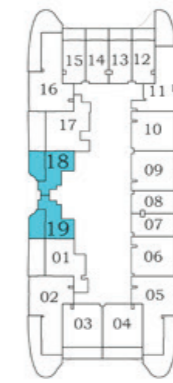

Oceanz 2

Oceanz 1

1

2

**3 - 21
&
23 - 28**

29 - 40

STUDIO

TYPE - B

AREA (Sq.Ft)

Apartment
329 to 332

Balcony
152 to 154

Total
481 to 486

Floor

Oceanz 2

Oceanz 1

3 - 21
&
23 - 28

Oceanz 1

2

**3 - 21
&
23 - 28**

29 - 40

PRESIDENTIAL STUDIO

AREA (Sq.Ft)

Apartment
351

Balcony
264