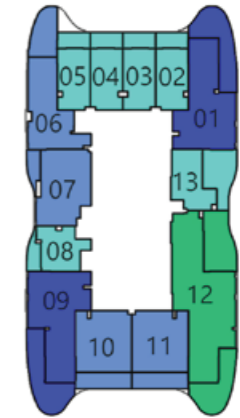

Floor

29 - 40

Oceanz 2

Oceanz 1

**3RD - 21ST
&
23RD - 28TH FLOOR**

1ST FLOOR

Oceanz 2

Oceanz 1

Oceanz 2

Oceanz 1

29TH - 40TH FLOOR

Oceanz 2

Oceanz 1

- STUDIO**
- 1 BEDROOM**
- 2 BEDROOM**
- 3 BEDROOM**

2ND FLOOR

Oceanz 2

Oceanz 1

22ND FLOOR

Oceanz 2

Oceanz 1

PROMENADE

PROMENADE

LEGEND

1. INFINITY SWIMMING POOL
2. BEACH
3. KIDS POOL
4. KIDS SPLASH PAD
5. KIDS SHOWER AREA
6. KIDS PLAY AREA
7. TRAMPOLINE PARK
8. CRICKET PITCH
9. AQUATIC GYM
10. HEALTH BAR
11. JOGGING TRACK
12. PADDLE TENNIS
13. BASKETBALL COURT
14. TABLE TENNIS
15. CHESS BOARDS
16. SNOOKER ZONE
17. SQUASH COURT
18. SUNKEN SEATING
19. RELAXATION ZONE
20. CABANA AREA
21. SEATING AREA
22. BBQ AREA
23. OPEN CIGAR LOUNGE
24. FEMALE STEAM SAUNA
25. MALE STEAM SAUNA