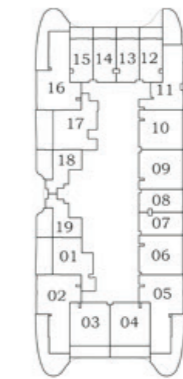

STUDIO

TYPE - C

AREA (Sq.Ft)

Apartment
321 to 323

Balcony
77 to 79

Total
400

Floor

Oceanz 2

Oceanz 1

2

**3 - 21
&
23 - 28**

29 - 40

PRESIDENTIAL STUDIO

AREA (Sq.Ft)

Apartment
351

Balcony
264