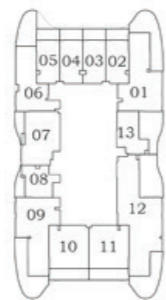

3 BEDROOM TYPE - B

AREA (Sq.Ft)

Apartment
1,344

Balcony
584

Total
1,928

FEATURES :

- ☒ Pool
- ☒ Office
- ☒ Maid Room

Floor

29 - 40

Oceanz 1