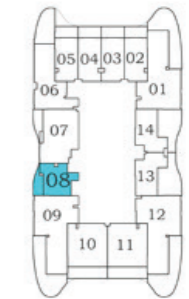

STUDIO

TYPE - C

AREA (Sq.Ft)

Apartment
321 to 323

Balcony
77 to 79

Total
400

Floor

Oceanz 2

Oceanz 1

2

**3 - 21
&
23 - 28**

29 - 40

PRESIDENTIAL STUDIO

AREA (Sq.Ft)

Apartment
351

Balcony
264