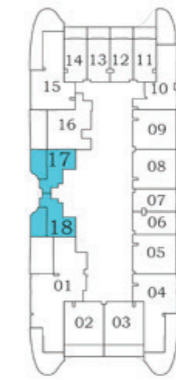

AREA (Sq.Ft)

Apartment
329 to 332

Balcony
152 to 154

Total
481 to 486

Floor

Oceanz 2

Oceanz 1

29 - 40