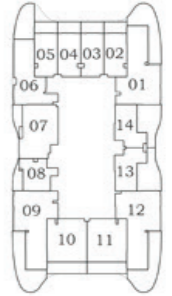

Oceanz 2

Oceanz 1

1

2

**3 - 21
&
23 - 28**

29 - 40

STUDIO

TYPE - B

AREA (Sq.Ft)

Apartment
329 to 332

Balcony
152 to 154

Total
481 to 486

Floor

Oceanz 2

Oceanz 1

3 - 21
&
23 - 28