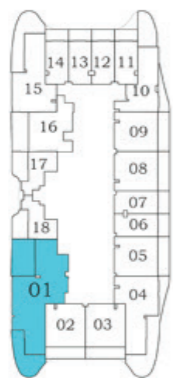

FEATURES :

- ☒ Pool
- ☒ Office
- ☒ Maid Room

Floor

29 - 40

Oceanz 2