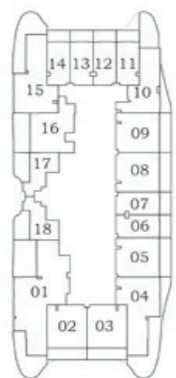

Apartment
1,211

Balcony
593

Total
1,804

FEATURES :

- Pool
- Maid Room

Floor

29 - 40

Oceanz 2