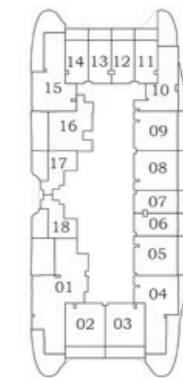

Oceanz 1

2

**3 - 21
&
23 - 28**

29 - 40

PRESIDENTIAL STUDIO

AREA (Sq.Ft)

Apartment
351

Balcony
264