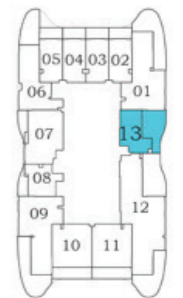

Oceanz 1

2

**3 - 21
&
23 - 28**

29 - 40

PRESIDENTIAL STUDIO

AREA (Sq.Ft)

Apartment
351

Balcony
264

Total
615

FEATURES :

- Pool
- Convertible 1BHK

Floor

Oceanz 2

Oceanz 1

2

**3 - 21
&
23 - 28**

29 - 40

GARDEN STUDIO

AREA (Sq.Ft)

Apartment
329 to 332

Balcony
152 to 154

Total
481 to 486

Floor

Oceanz 2