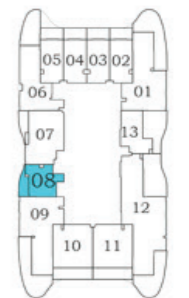

Oceanz 1

2

**3 - 21
&
23 - 28**

29 - 40

PRESIDENTIAL STUDIO

AREA (Sq.Ft)

Apartment
351

Balcony
264