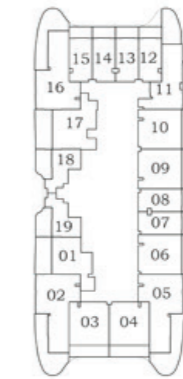

**3 - 21
&
23 - 28**