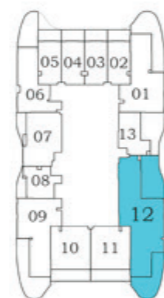

Apartment
1,211

Balcony
593

Total
1,804

FEATURES :

- Pool
- Maid Room

Floor

29 - 40

Oceanz 2