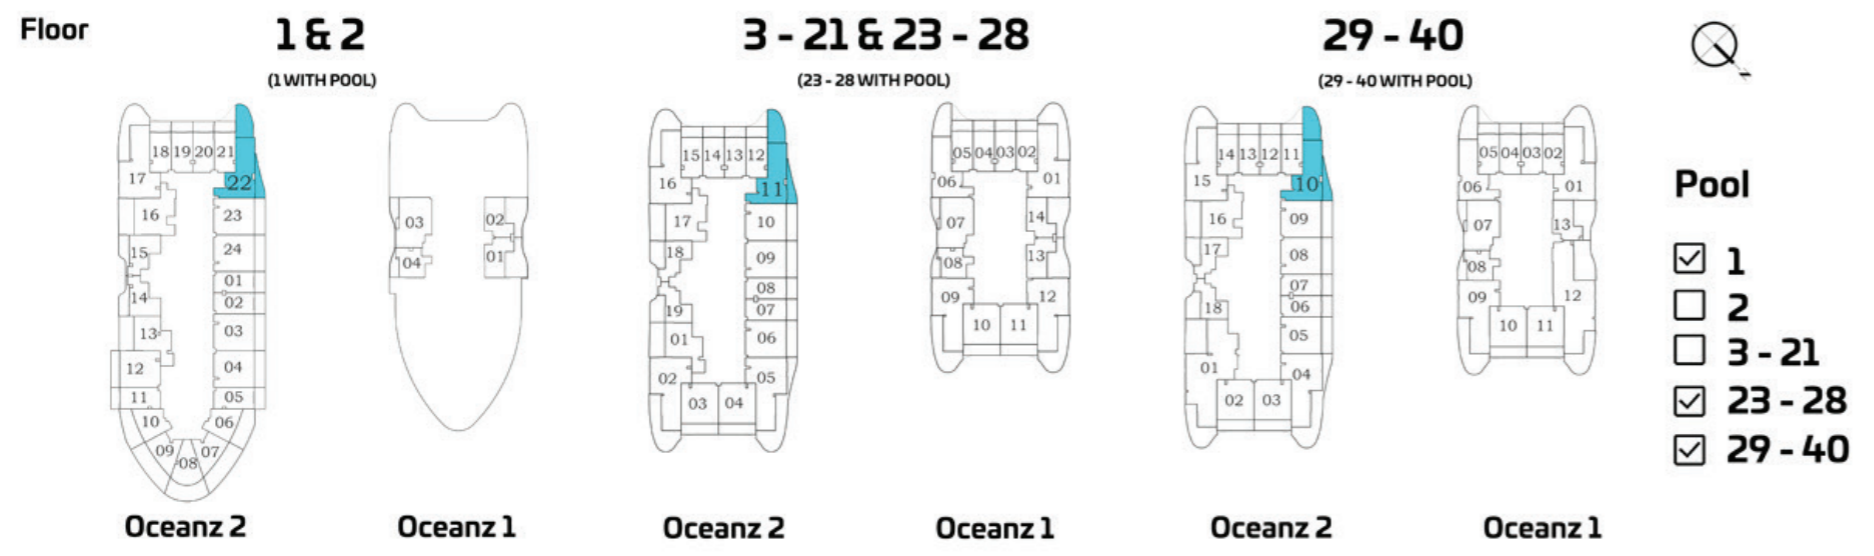

Floor

3 - 21 & 23 - 28

(23 - 28 WITH POOL)

Oceanz 2

Oceanz 1

29 - 40

(29 - 40 WITH POOL)

Oceanz 2

Oceanz 1

Pool

- 3 - 21
- 23 - 28
- 29 - 40

AREA (Sq.Ft)

Apartment
607

Balcony
209

Total
815

FEATURES :

- Pool
- Office
- Convertible 2BHK

PRESIDENTIAL SUITE - C

- Pool**
- 1
 - 2
 - 3 - 21
 - 23 - 28
 - 29 - 40

AREA (Sq.Ft)

Apartment
606 to 608

Balcony
308 to 310

Total
915 to 917

FEATURES :