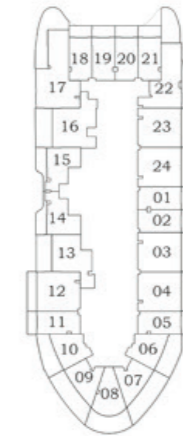

Oceanz 1

2

**3 - 21
&
23 - 28**

29 - 40

PRESIDENTIAL STUDIO

AREA (Sq.Ft)

Apartment
351

Balcony
264

Total
615

FEATURES :

- Pool
- Convertible 1BHK

Floor

Oceanz 2

Oceanz 1

2

**3 - 21
&
23 - 28**

29 - 40

GARDEN STUDIO

AREA (Sq.Ft)

Apartment
329 to 332

Balcony
152 to 154

Total
481 to 486

Floor

Oceanz 2