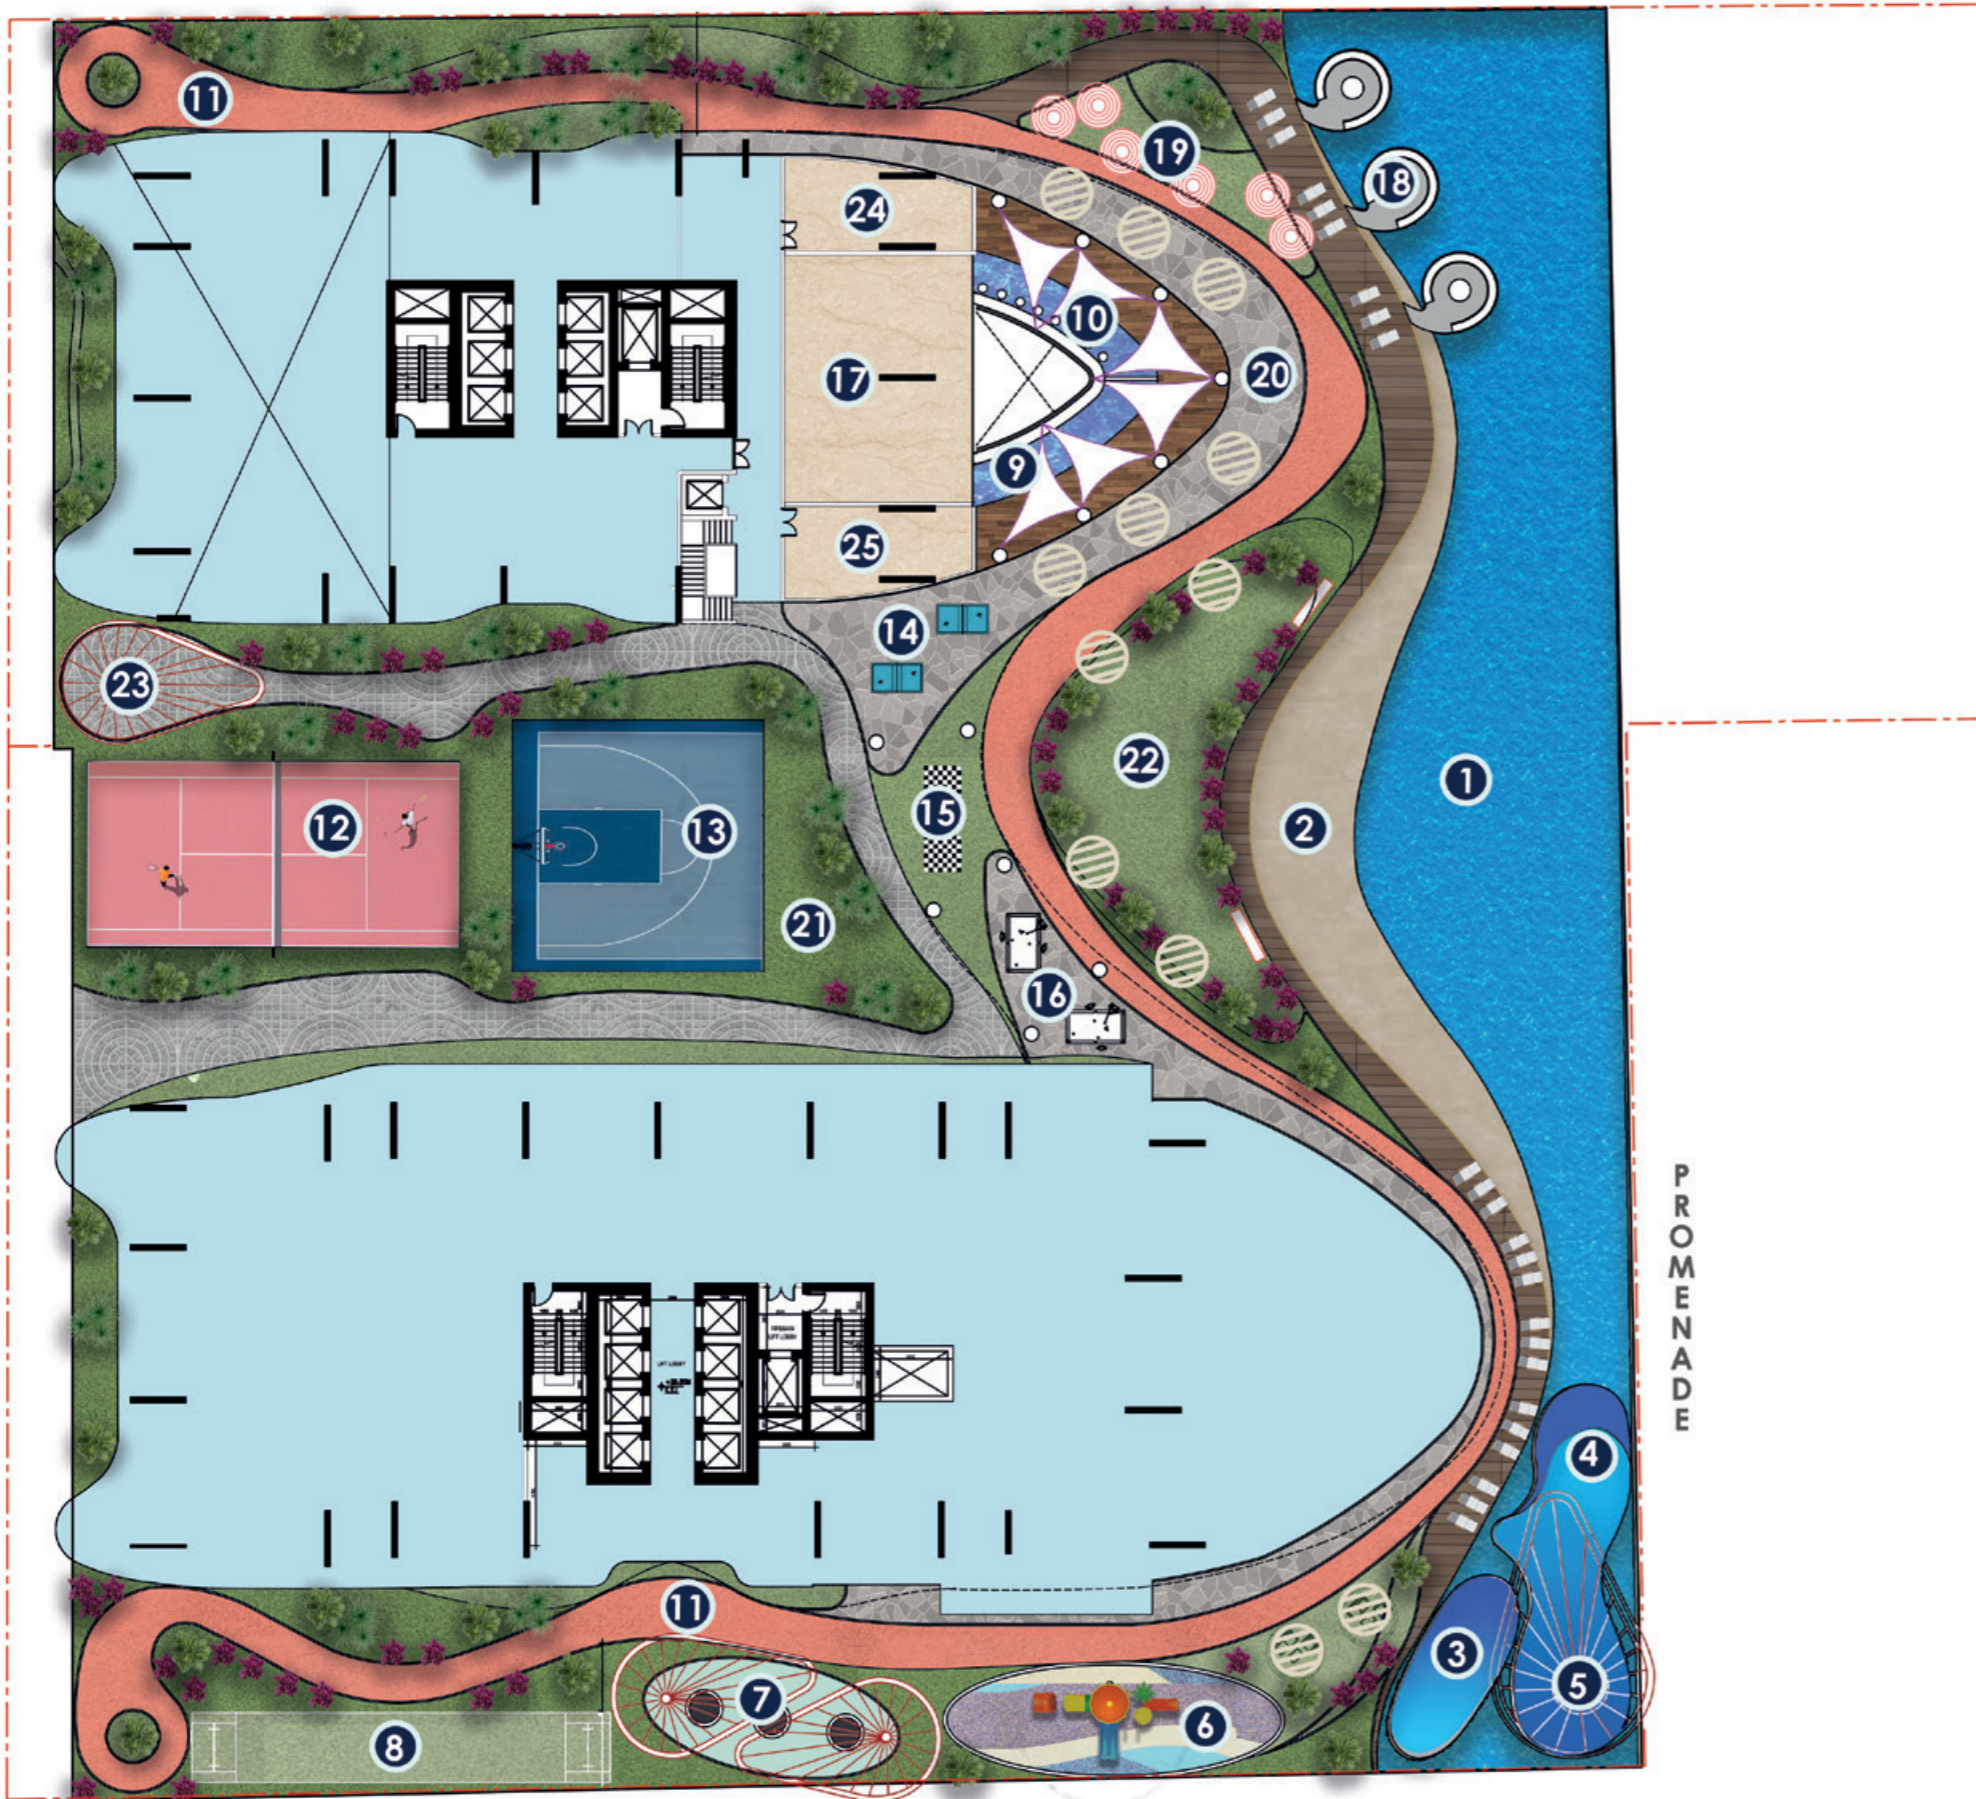

Oceanz 1

22ND FLOOR

Oceanz 2

Oceanz 1

PROMENADE

PROMENADE

LEGEND

1. INFINITY SWIMMING POOL
2. BEACH
3. KIDS POOL
4. KIDS SPLASH PAD
5. KIDS SHOWER AREA
6. KIDS PLAY AREA
7. TRAMPOLINE PARK
8. CRICKET PITCH
9. AQUATIC GYM
10. HEALTH BAR
11. JOGGING TRACK
12. PADDLE TENNIS
13. BASKETBALL COURT
14. TABLE TENNIS
15. CHESS BOARDS
16. SNOOKER ZONE
17. SQUASH COURT
18. SUNKEN SEATING
19. RELAXATION ZONE
20. CABANA AREA
21. SEATING AREA
22. BBQ AREA
23. OPEN CIGAR LOUNGE
24. FEMALE STEAM SAUNA
25. MALE STEAM SAUNA

AMENITIES - FIRST FLOOR

LEGEND

- 26. PARTY HALL
- 27. GYMNASIUM
- 28. SUNRISE DECK
- 29. OCEAN VIEWING DECK

AMENITIES - SECOND FLOOR

LEGEND

- 30. ROOF TOP LAZY LOUNGE
- 31. SKY JACUZZI
- 32. OCEAN CAFE
- 33. FLOATING CINEMA
- 34. AQUATIC SEATING
- 35. SUNSET DECK
- 36. MEDITATION ZONE