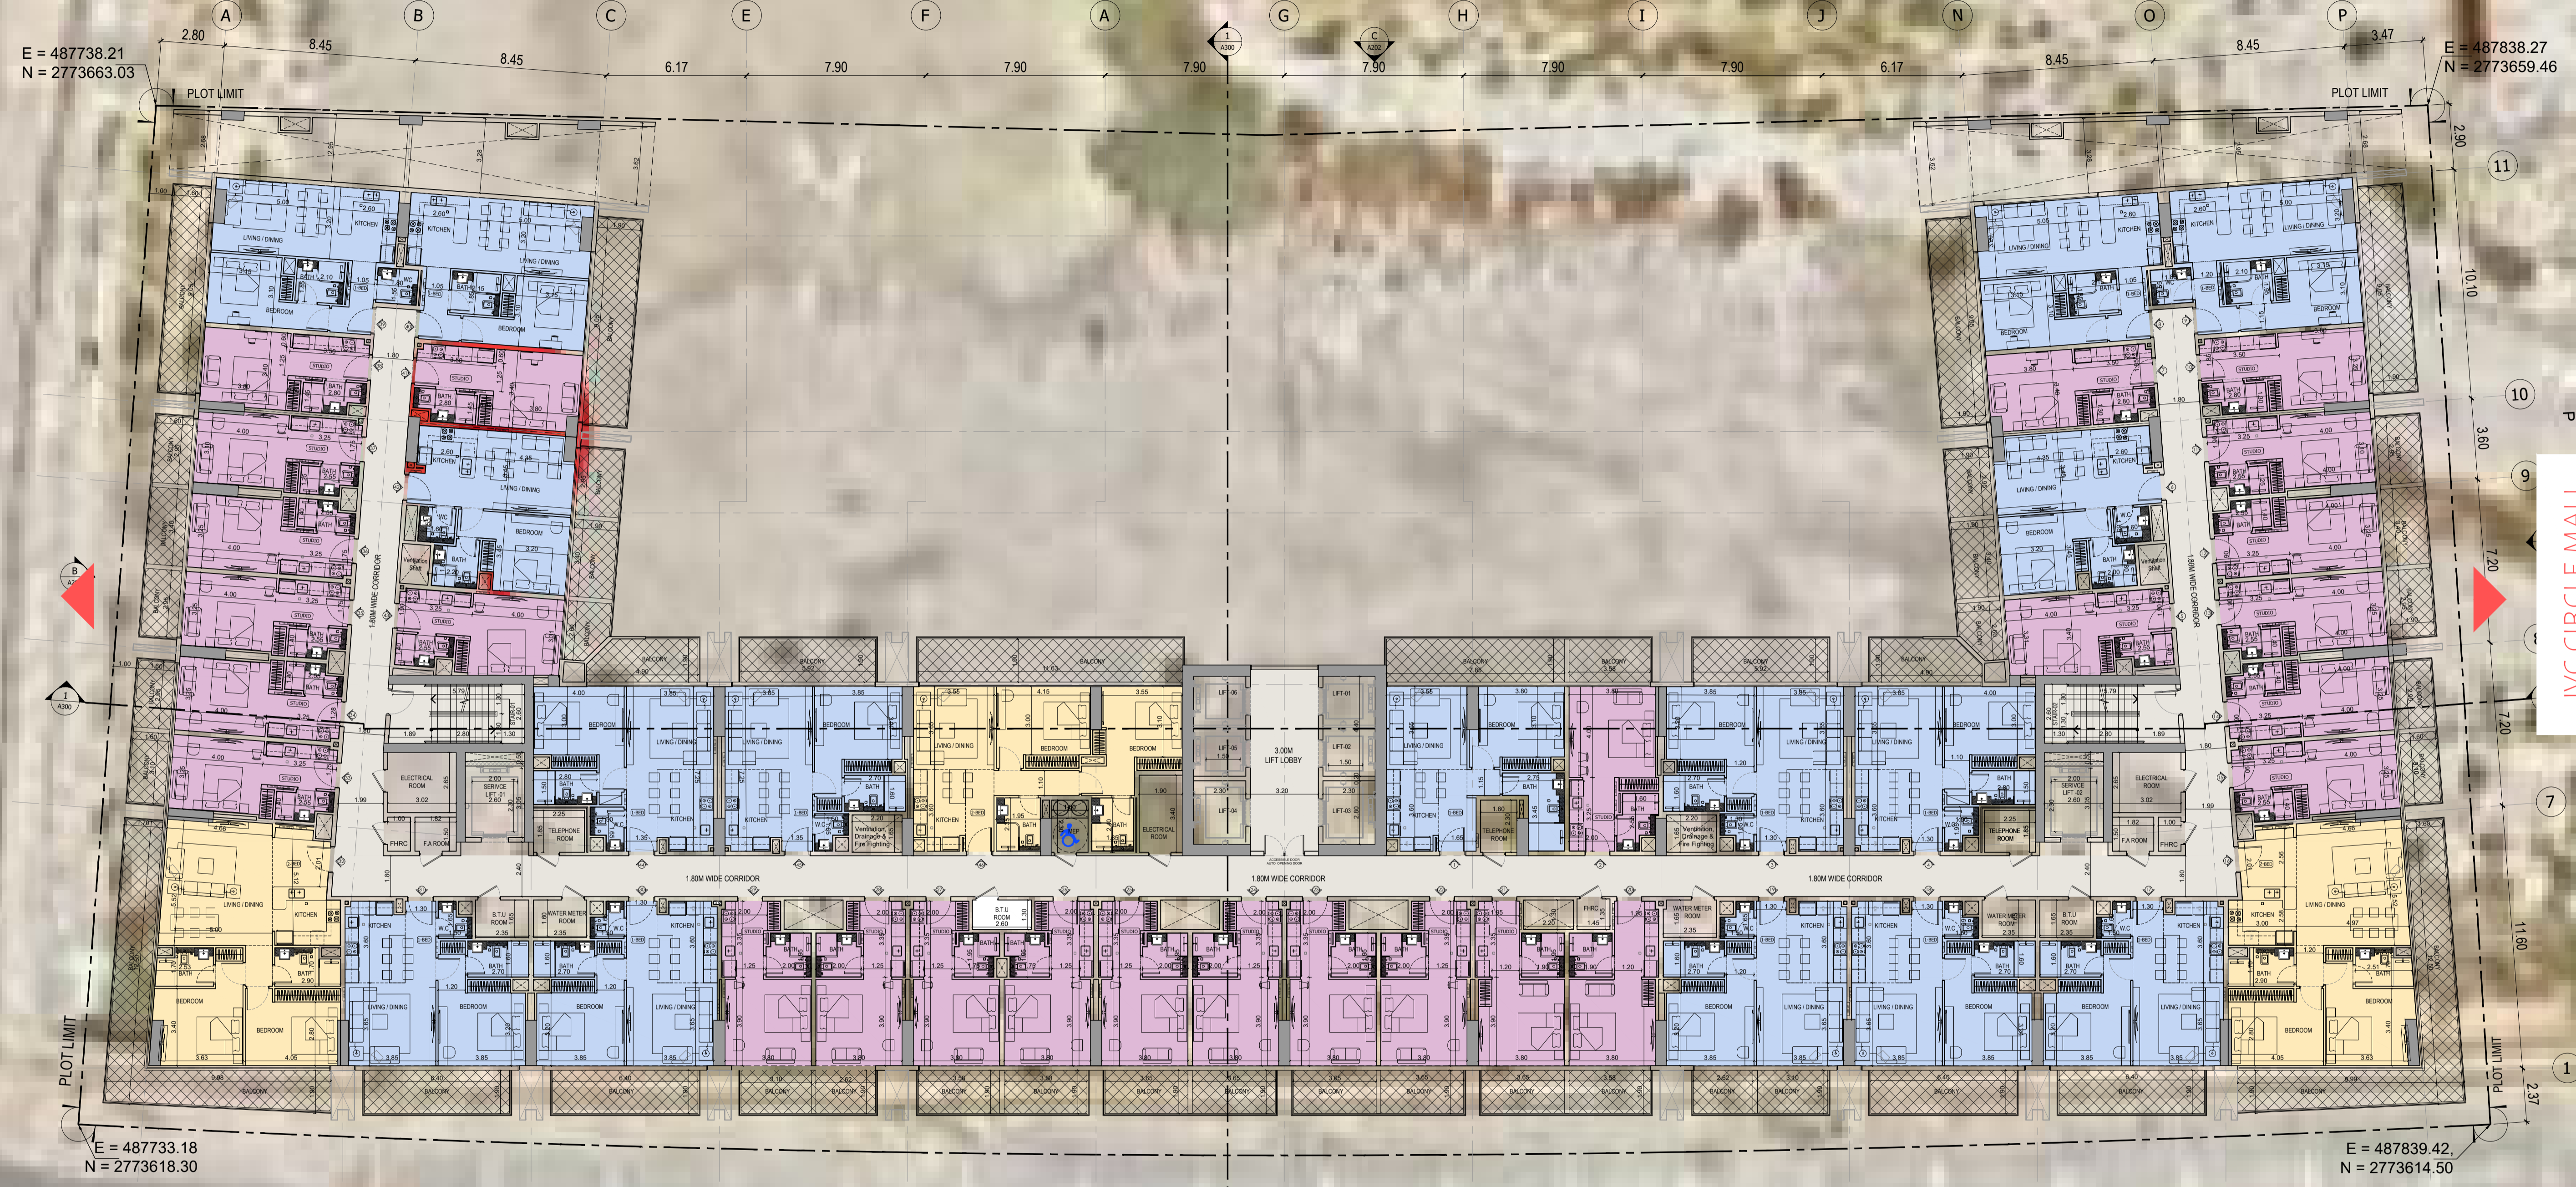

AMENITY VIEW
COMMUNITY PARK

NEIGHBORHOOD

COMMUNITY PARK
AL KHAIL ROAD

JVC CIRCLE MALL

MU'ALLAQAT MAIN BOULEVARD ROAD
JVC CIRCLE MALL
FIVE JUMEIRAH HOTEL

Mualla