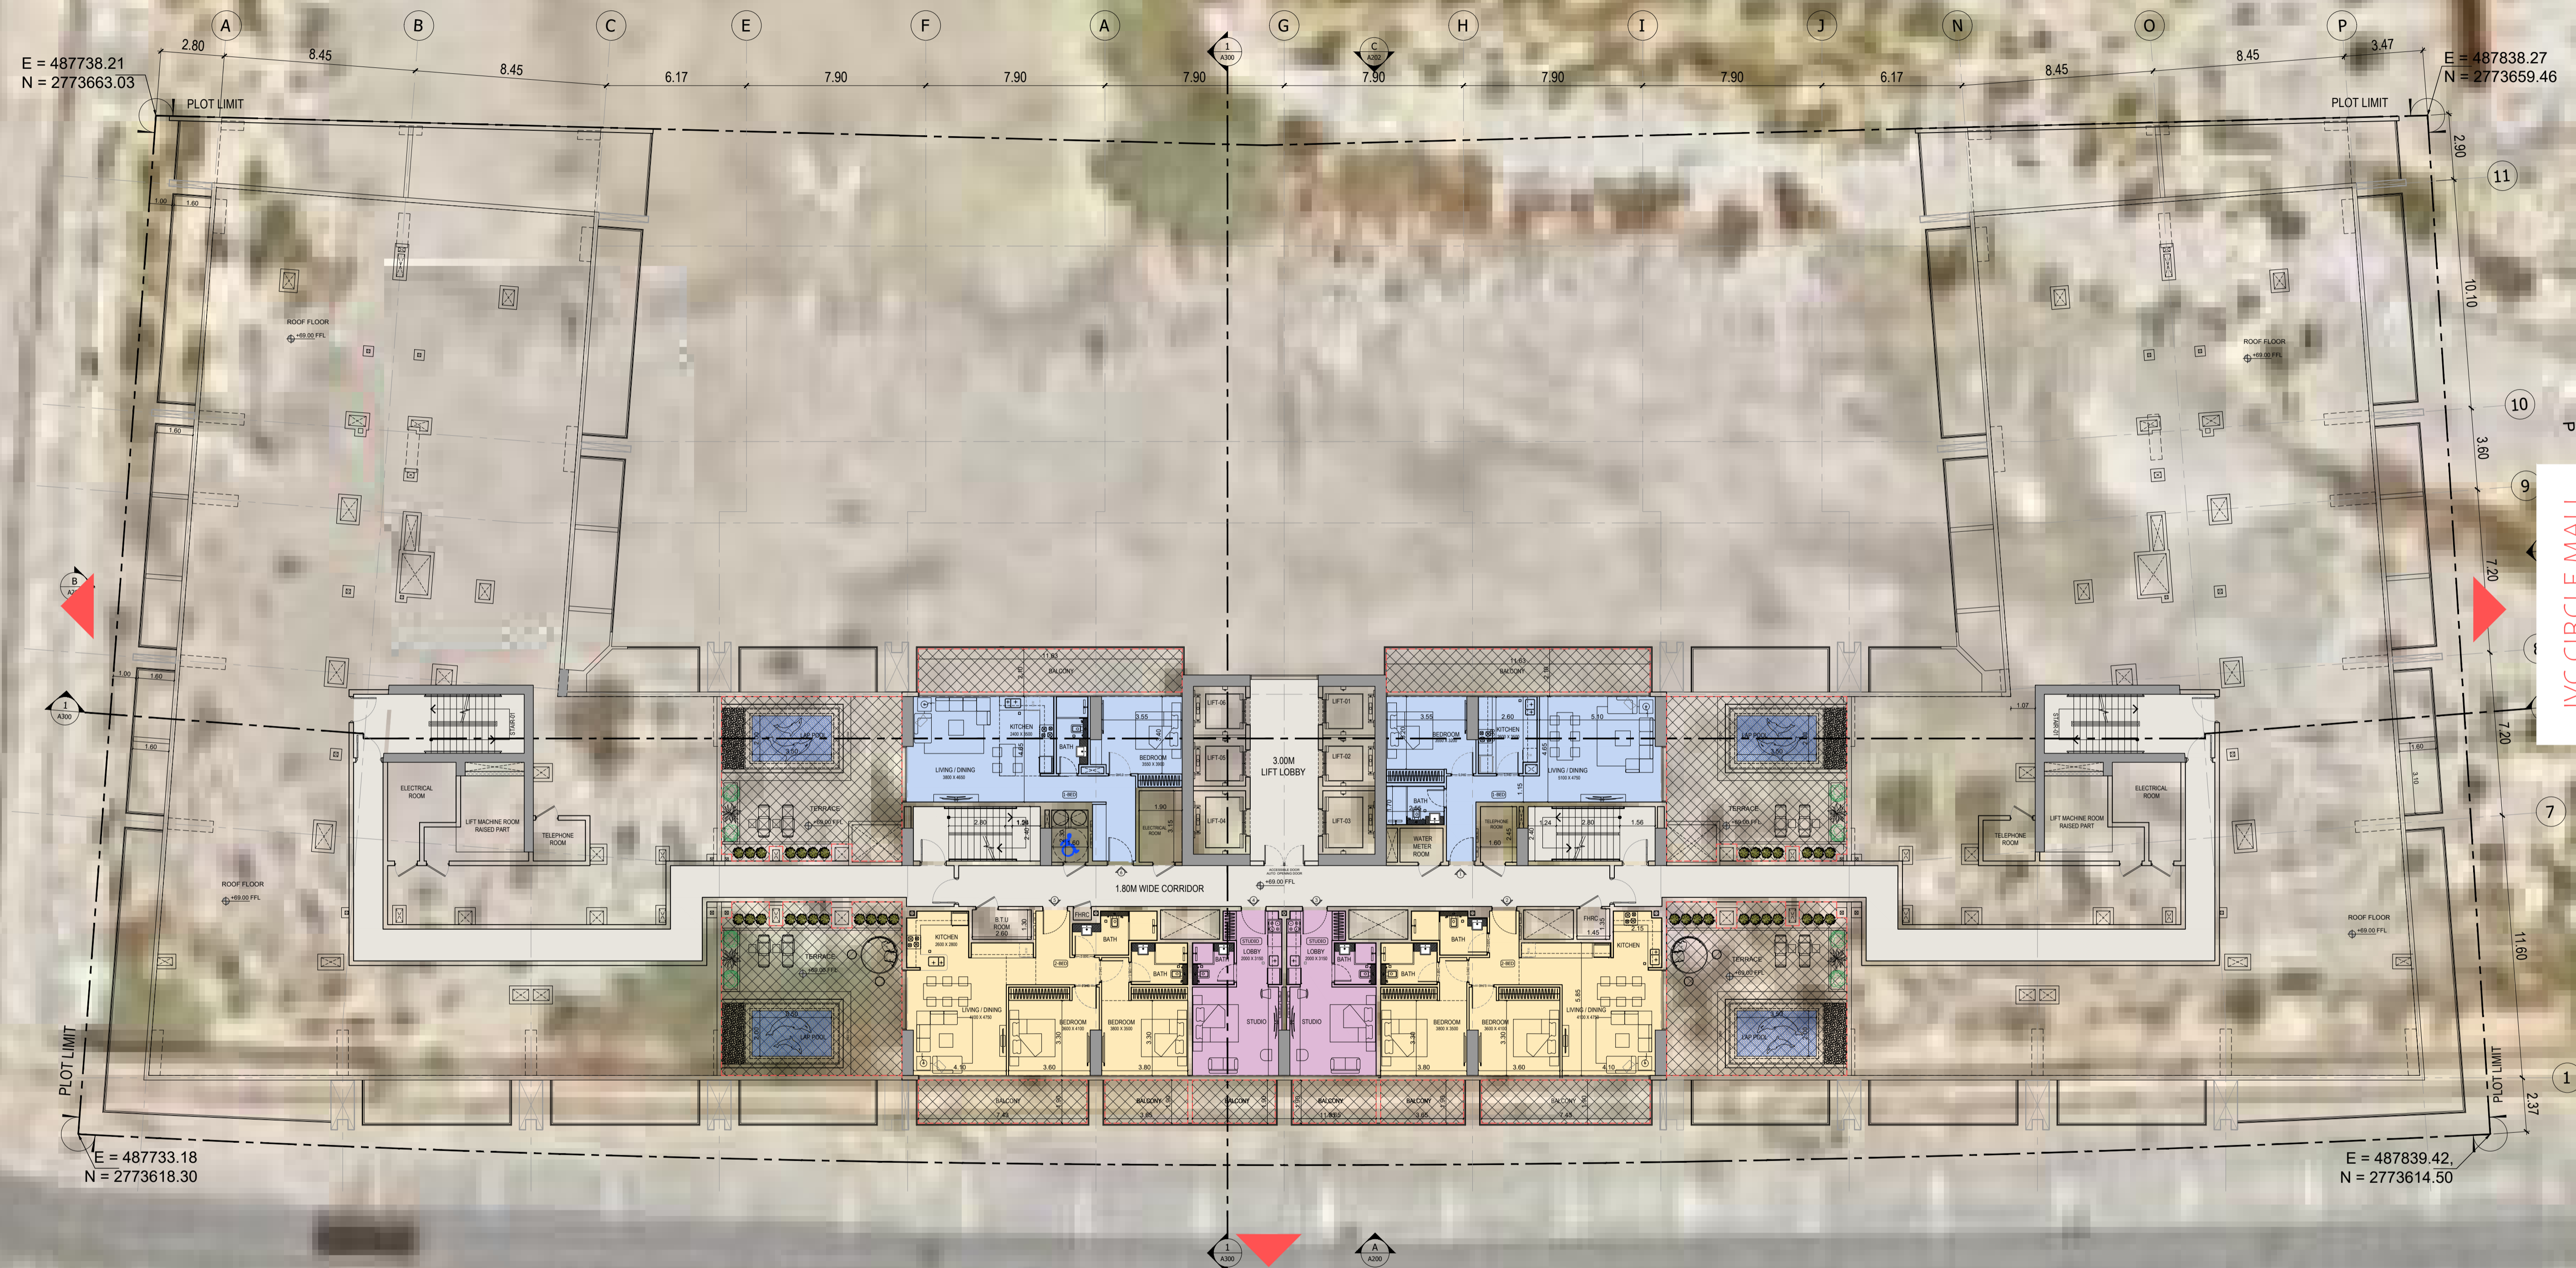

AMENITY VIEW
COMMUNITY PARK

NEIGHBORHOOD

COMMUNITY PARK
AL KHAIL ROAD

JVC CIRCLE MALL

MU'ALLAQAT MAIN BOULEVARD ROAD
JVC CIRCLE MALL
FIVE JUMEIRAH HOTEL

Mu'alla