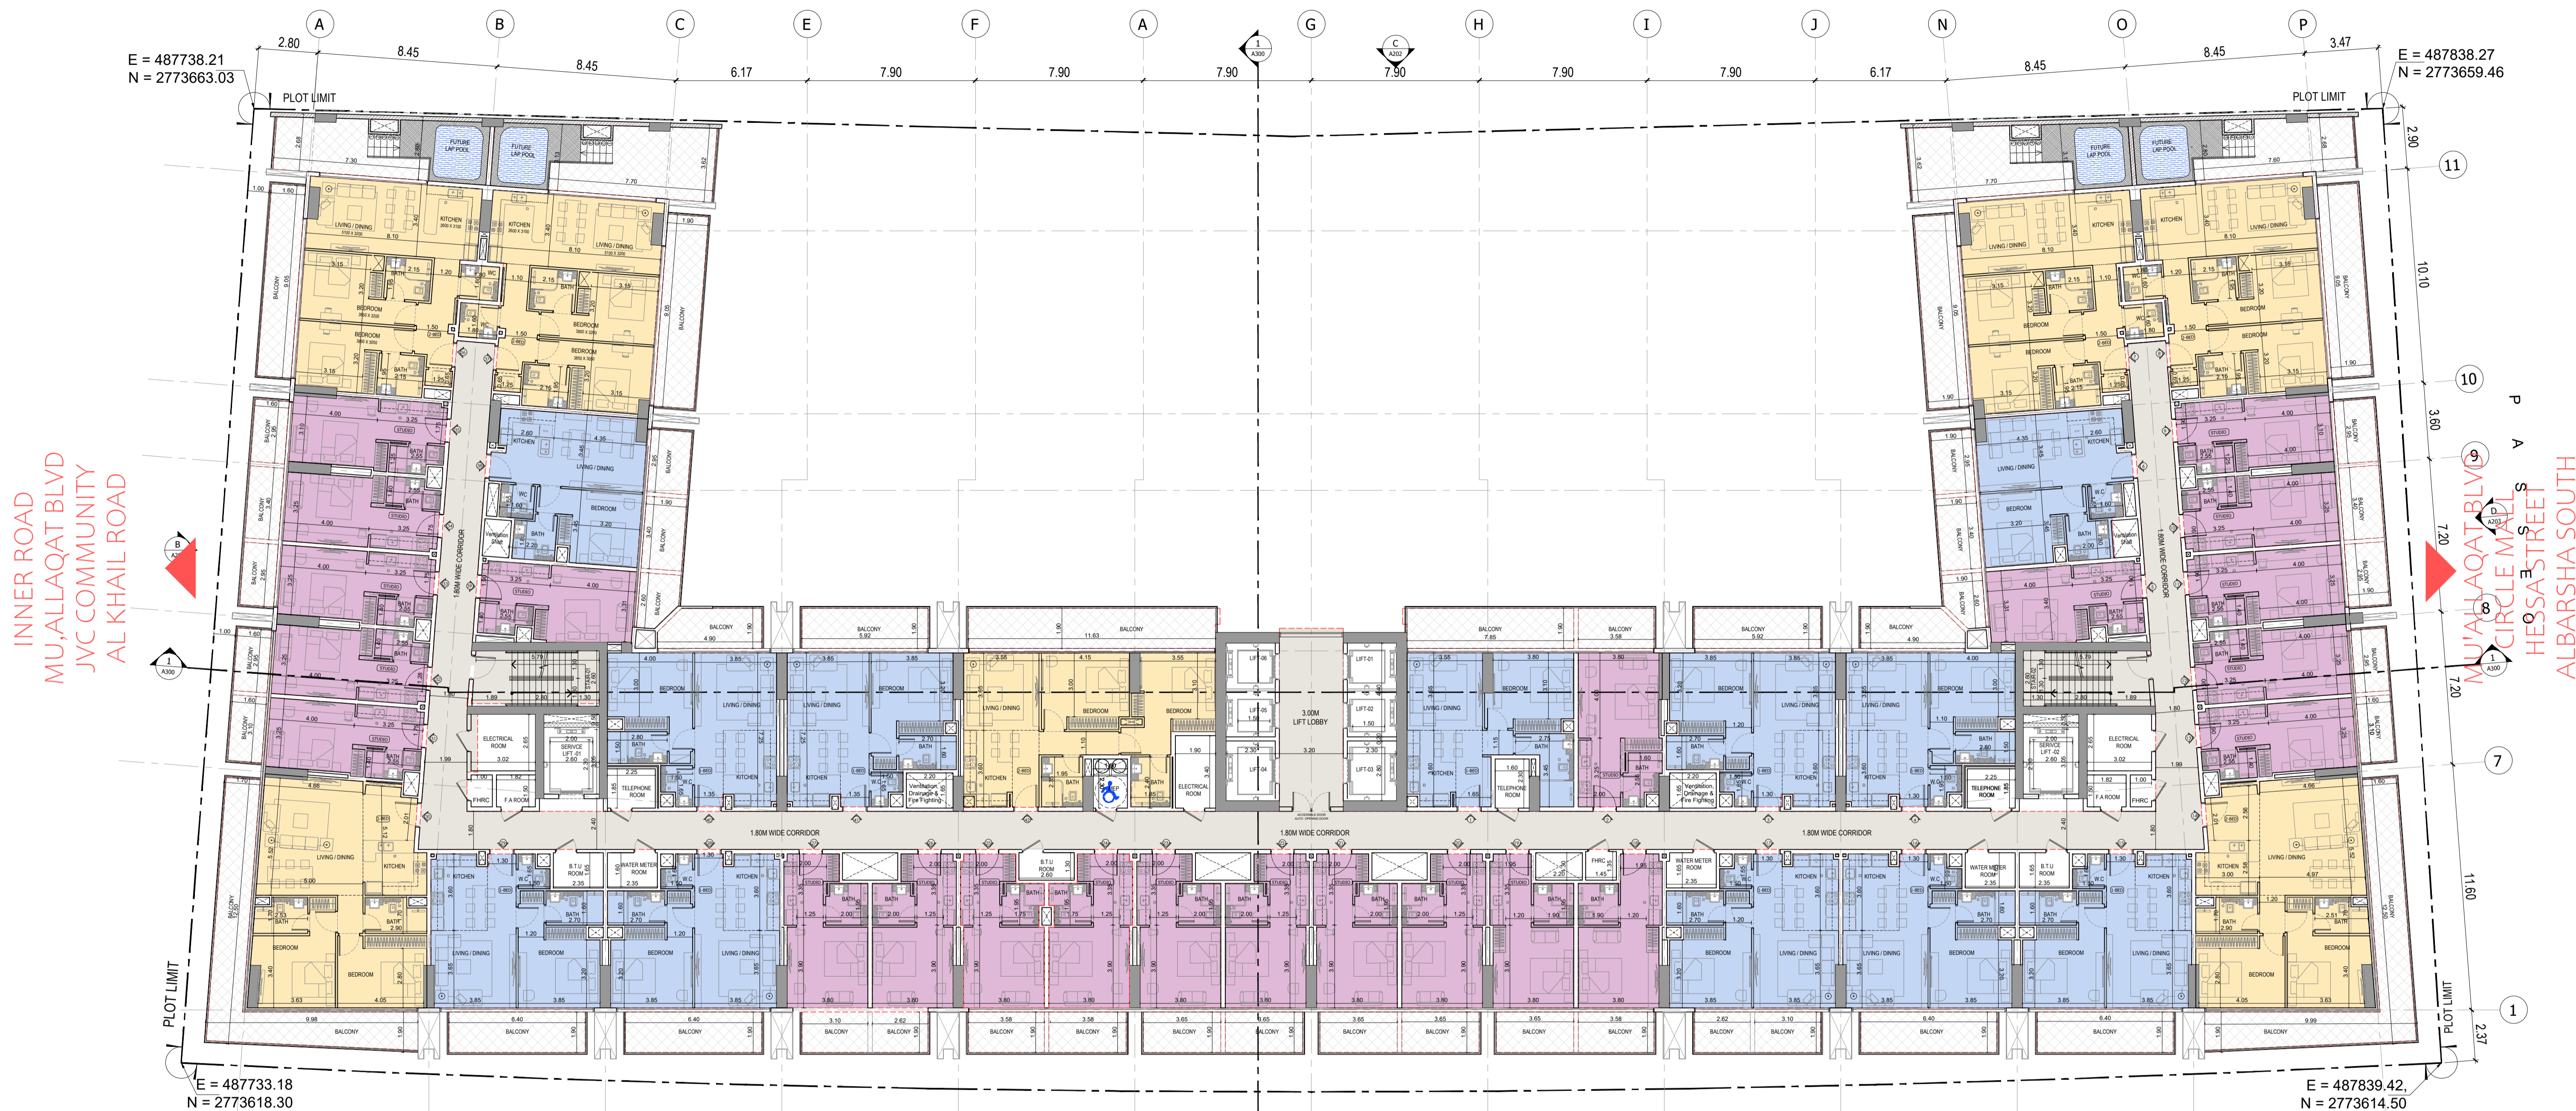

JVC COMMUNITY
INTERCHANGE ROAD
AL BARSHA COMMUNITY

NEIGHBORHOOD

INNER ROAD
MU'ALLAQAT BLVD
JVC COMMUNITY
AL KHAIL ROAD

HEBASA STREET
CIRCLE MALL
AL BARSHA SOUTH

MU'ALLAQAT BLVD
JVC COMMUNITY
CIRCLE MALL