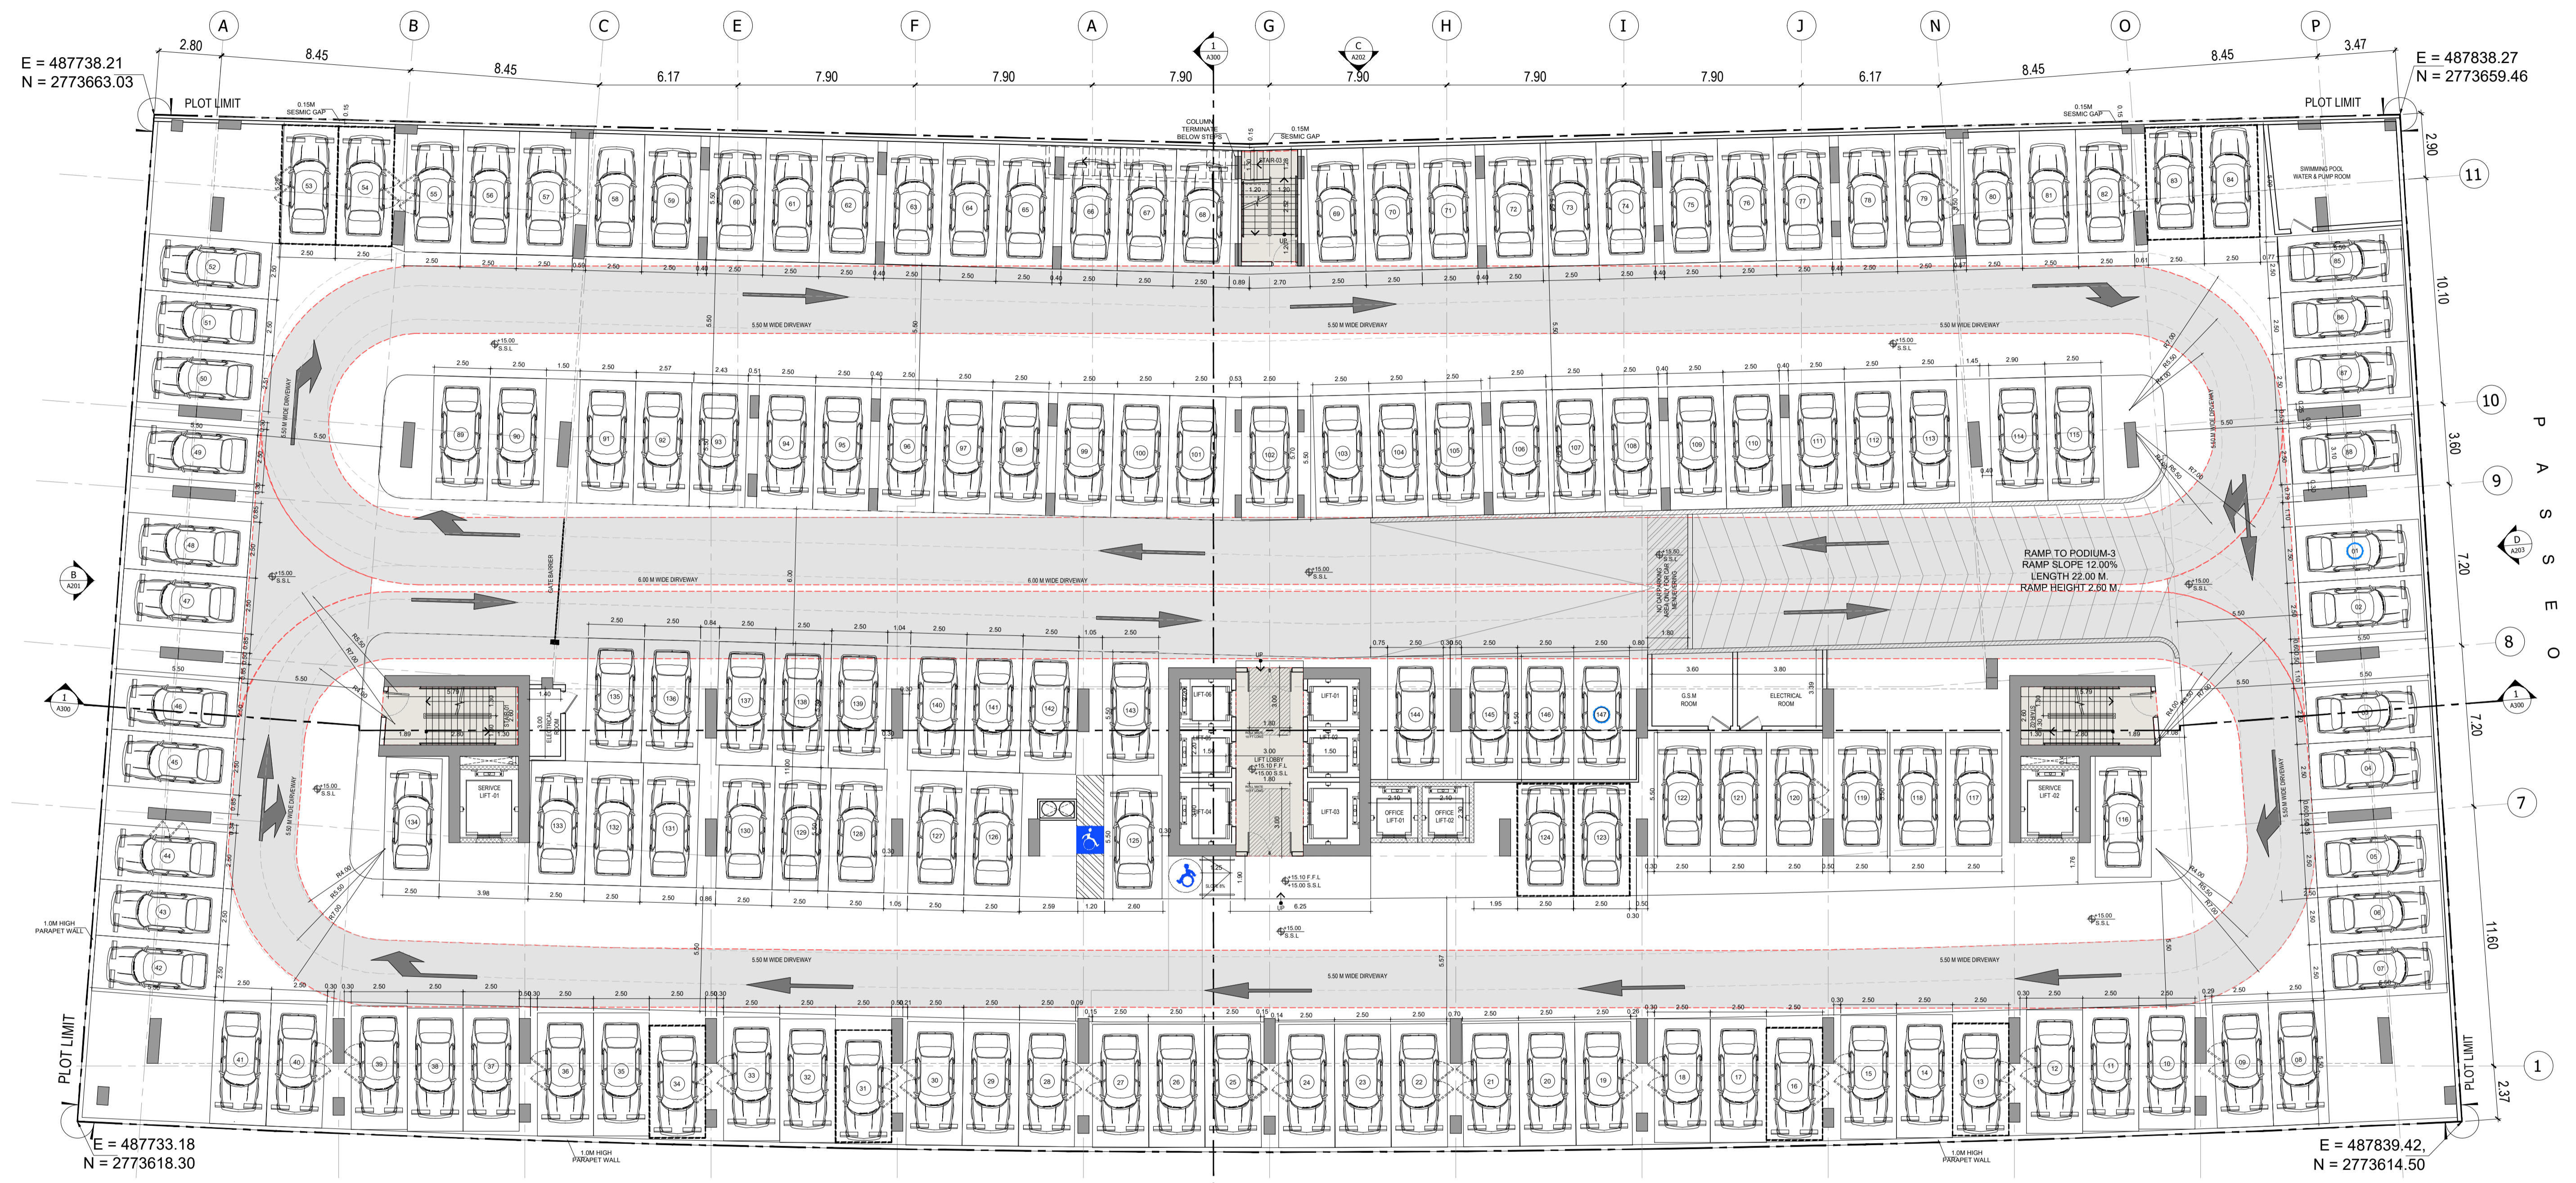

NEIGHBOR PLOT

BINGHATTI AZURE

BASEMENT FLOOR PLAN

سلفرستون
لبنشرات الهندسية

SILVER STONE
ENGINEERING CONSULTANTS

NEIGHBOR PLOT

NEIGHBOR PLOT

PODIUM-1 PARKING = 147NOS.

NEIGHBOR PLOT