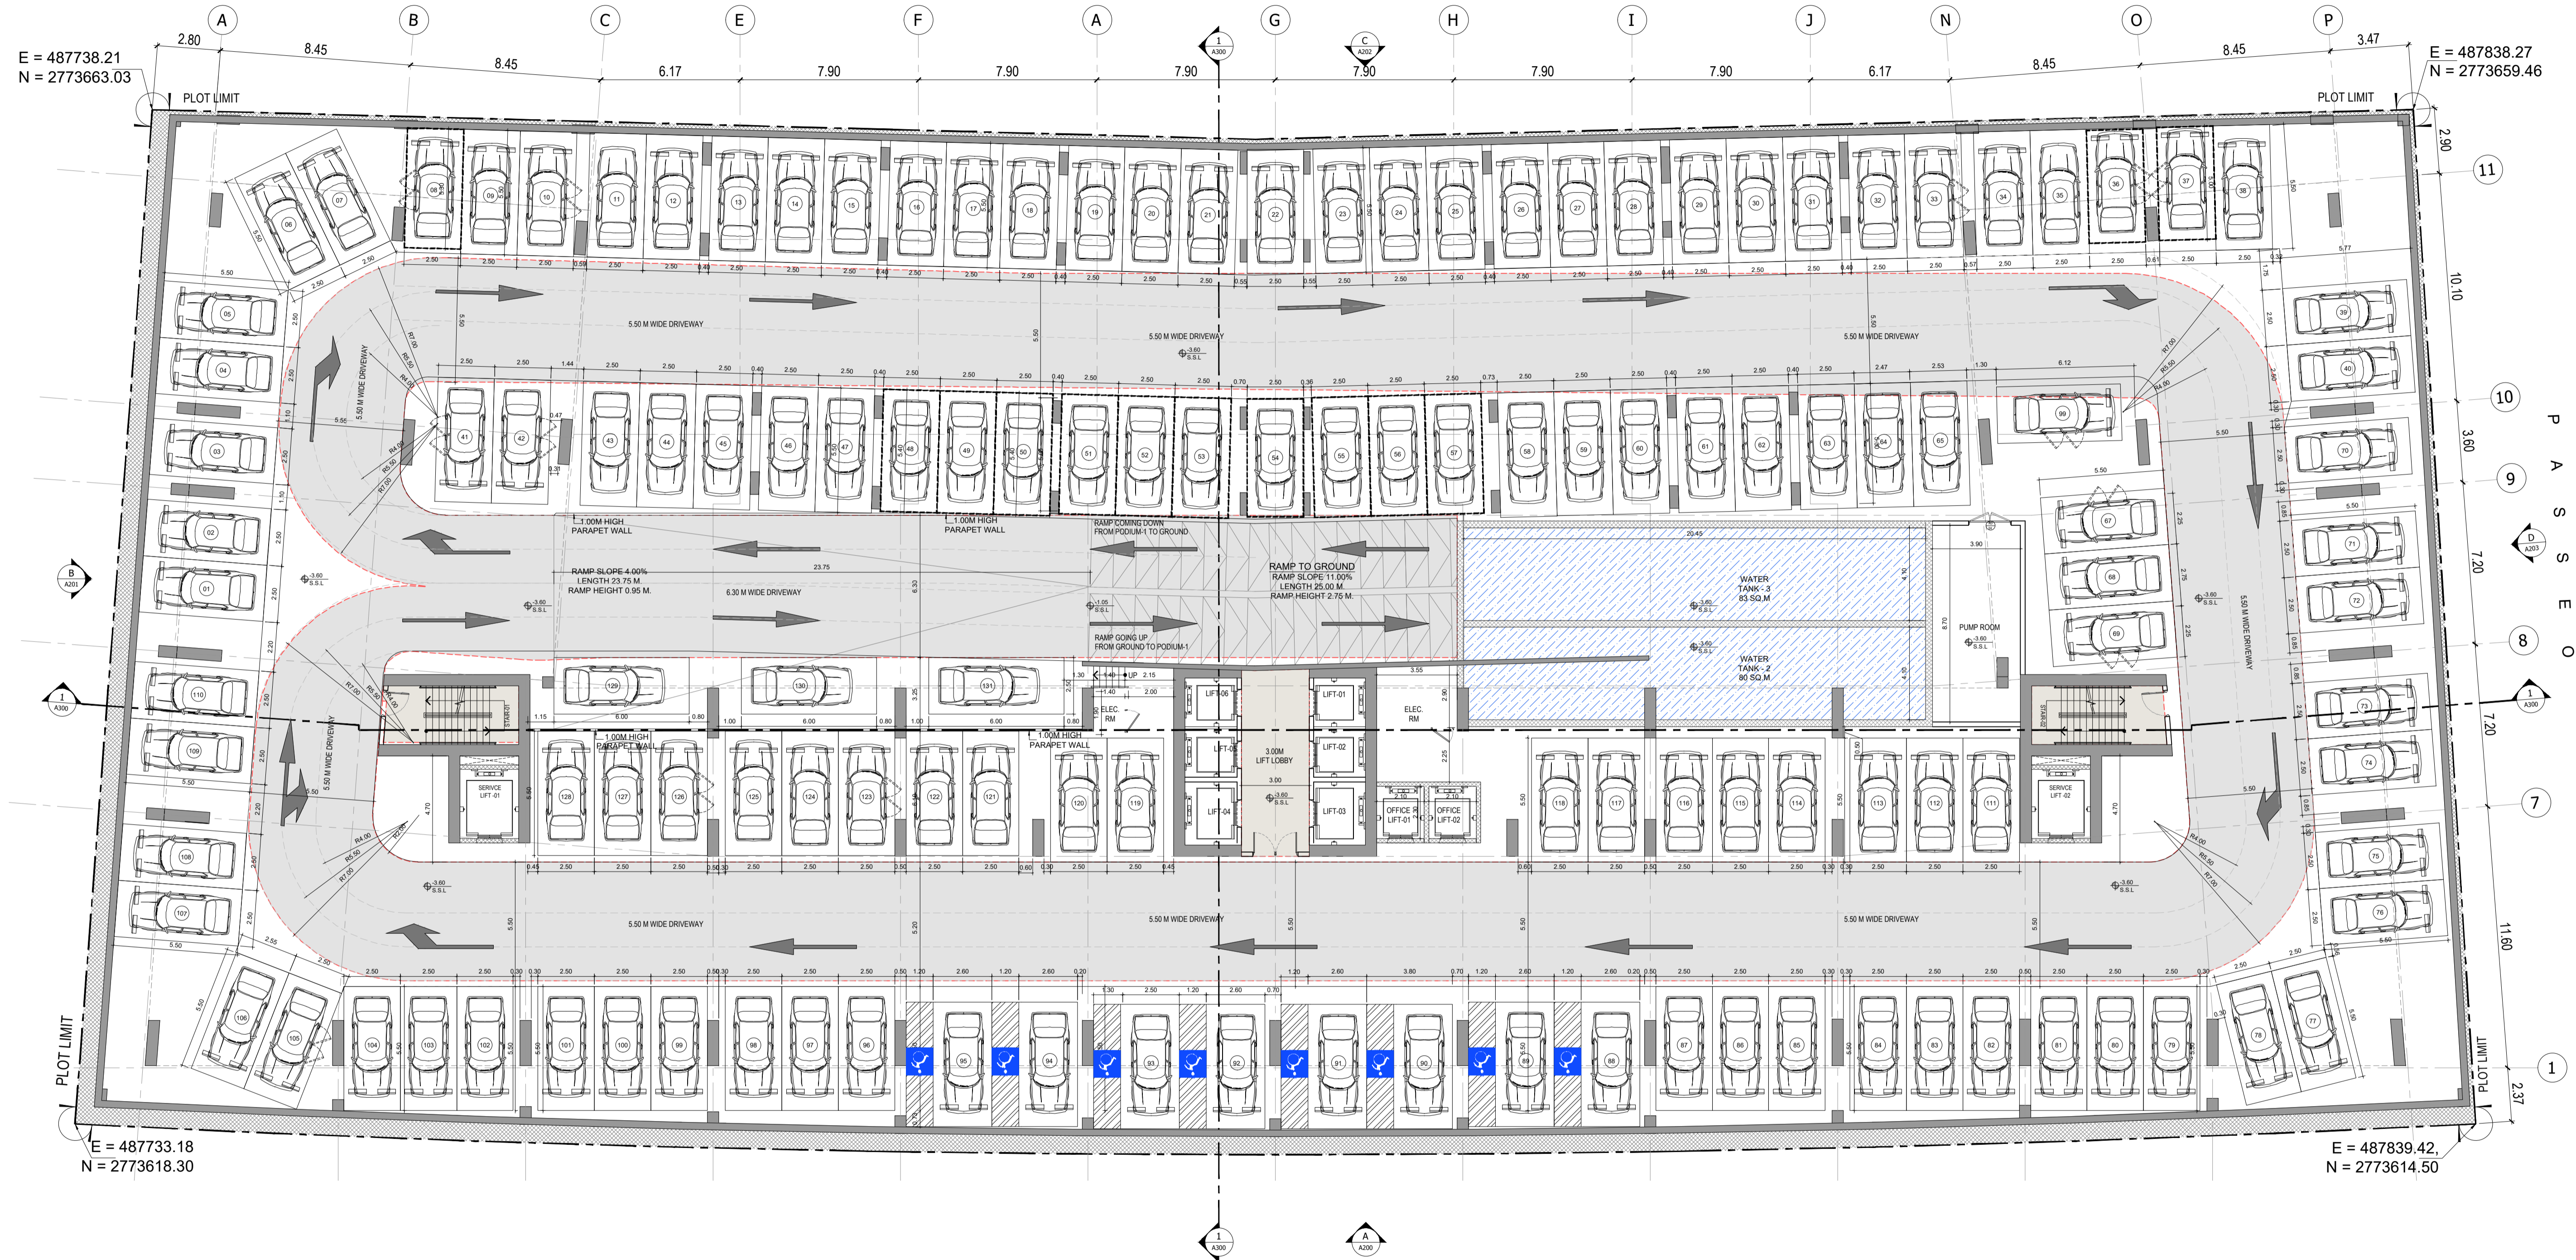

SILVER STONE
ENGINEERING CONSULTANTS

RESIDENTIAL UNIT TABULATION SUMMARY

FLOORS	STUDIO	1-BED	2-BED	TOTAL
3RD FLOOR	24	11	7	42
4TH FLOOR	27	16	3	46
5TH FLOOR	23	12	7	42
6TH FLOOR	27	16	3	46
7TH FLOOR	23	12	7	42
8TH FLOOR	27	16	3	46
9TH FLOOR	23	12	7	42
10TH FLOOR	27	16	3	46
11TH FLOOR	23	12	7	42
12TH FLOOR	27	16	3	46
13TH FLOOR	23	12	7	42
14TH FLOOR	27	16	3	46
15TH FLOOR	2	2	2	6
16TH FLOOR	8	2	0	10
17TH FLOOR	8	2	0	10
18TH FLOOR	8	2	0	10
19TH FLOOR	8	2	0	10
20TH FLOOR	8	2	0	10
TOTAL	343	179	62	584

NEIGHBOR PLOT

BINGHATTI AZURE

BASEMENT FLOOR PLAN

سلفرستون
لبنشرات الهندسية

SILVER STONE
ENGINEERING CONSULTANTS

NEIGHBOR PLOT

NEIGHBOR PLOT

PODIUM-1 PARKING = 147NOS.

NEIGHBOR PLOT