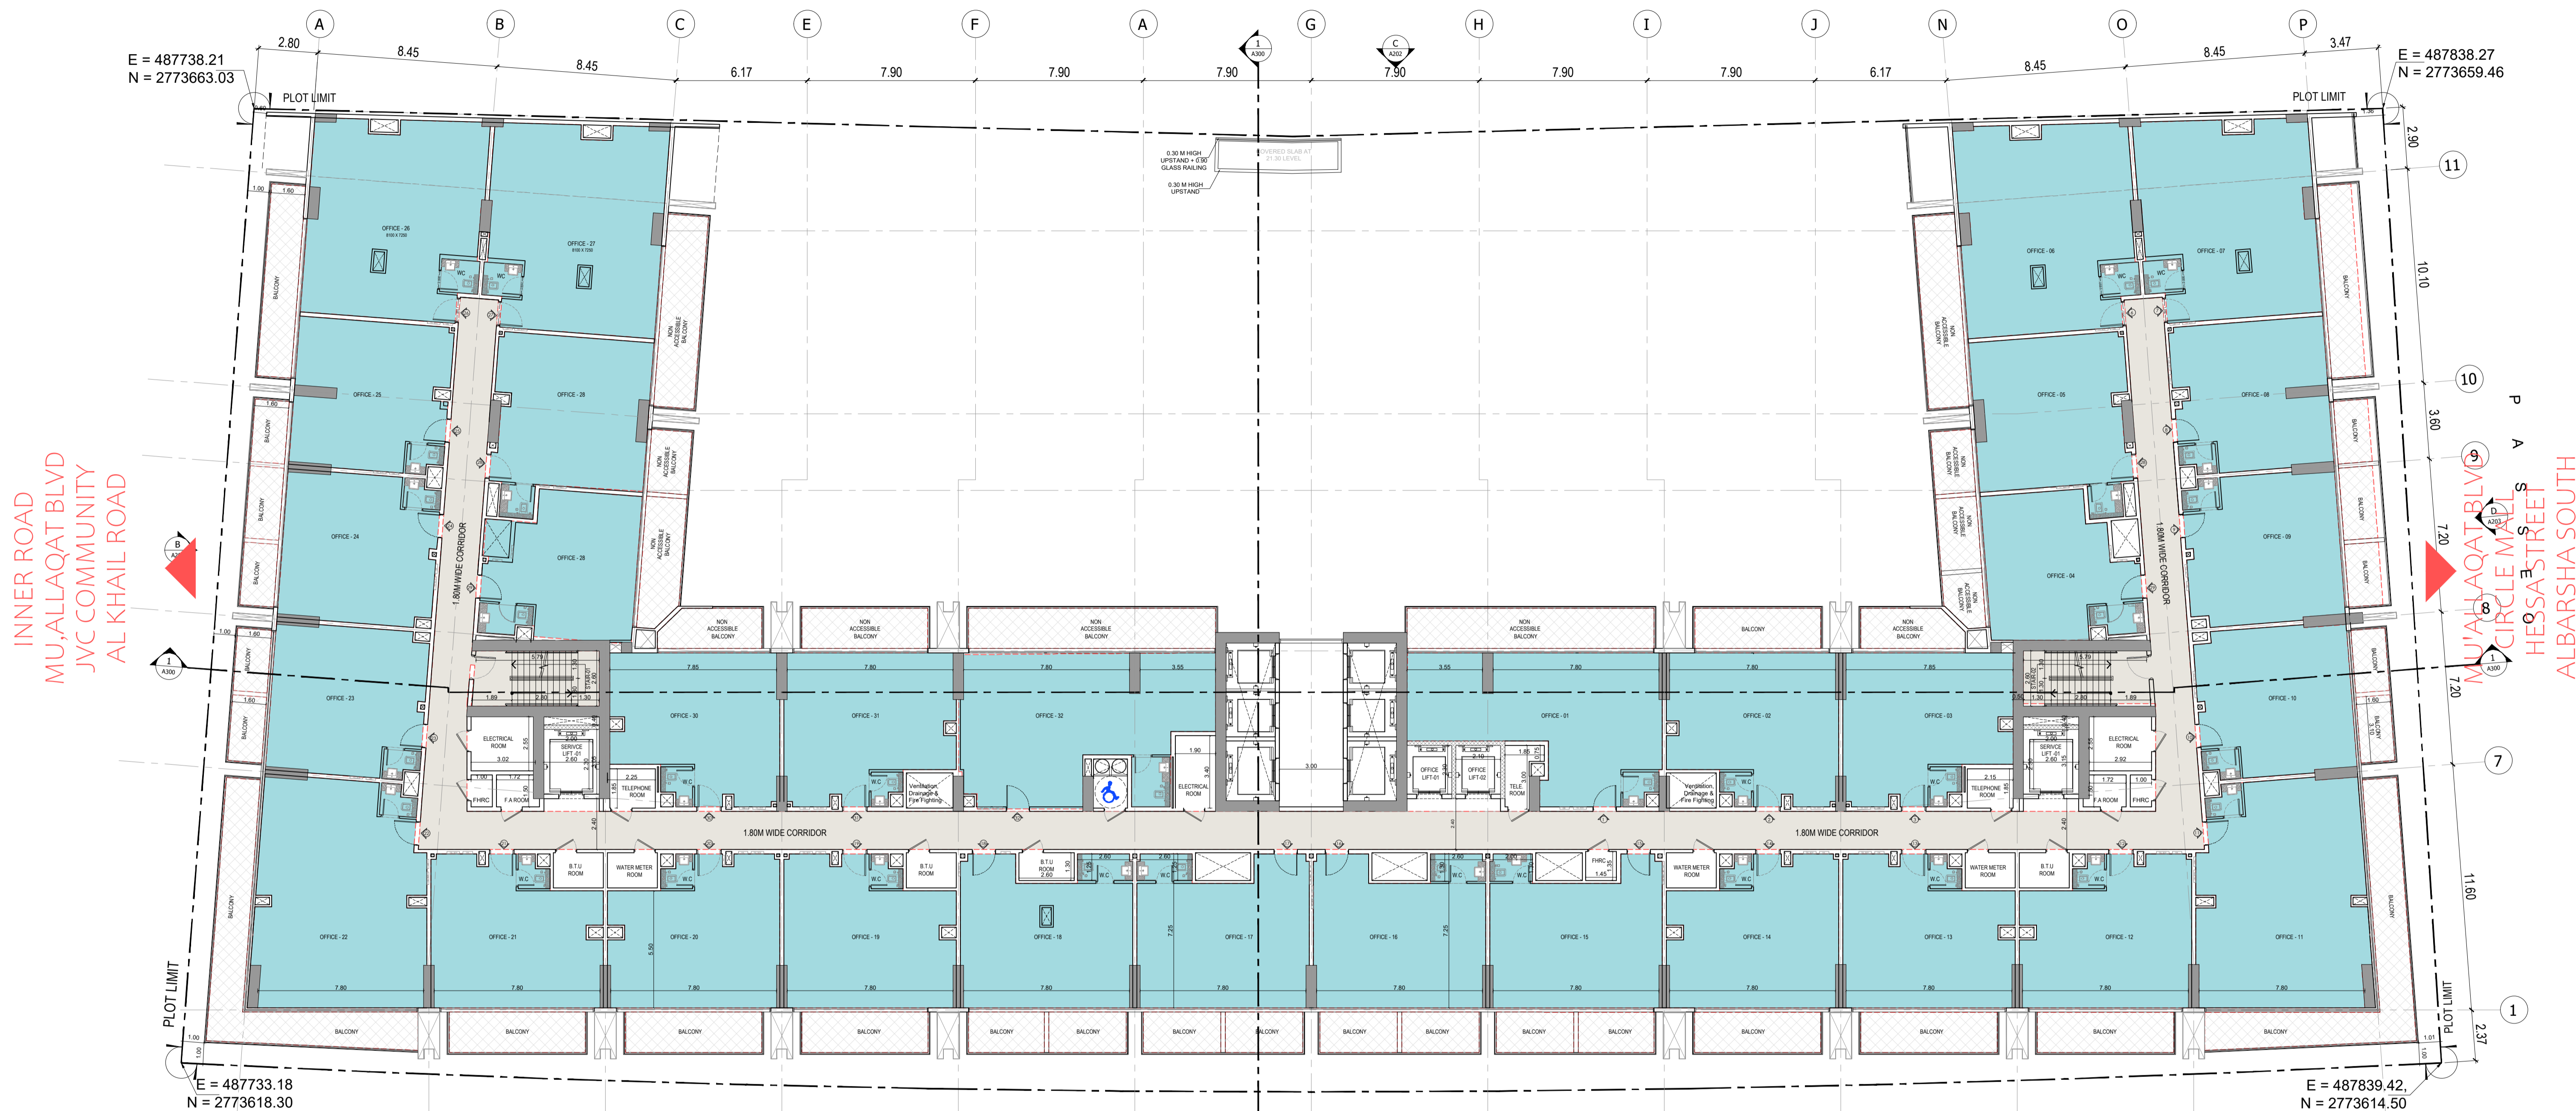

JVC COMMUNITY
INTERCHANGE ROAD
AL BARSHA COMMUNITY

NEIGHBOR OT

INNER ROAD
MU'ALLAQAT BLVD
JVC COMMUNITY
AL KHALIL ROAD

MU'ALLAQAT BLVD
CIRCLE MALL
HESSA STREET
AL BARSHA SOUTH

MU'ALLAQAT BLVD
JVC COMMUNITY
CIRCLE MALL