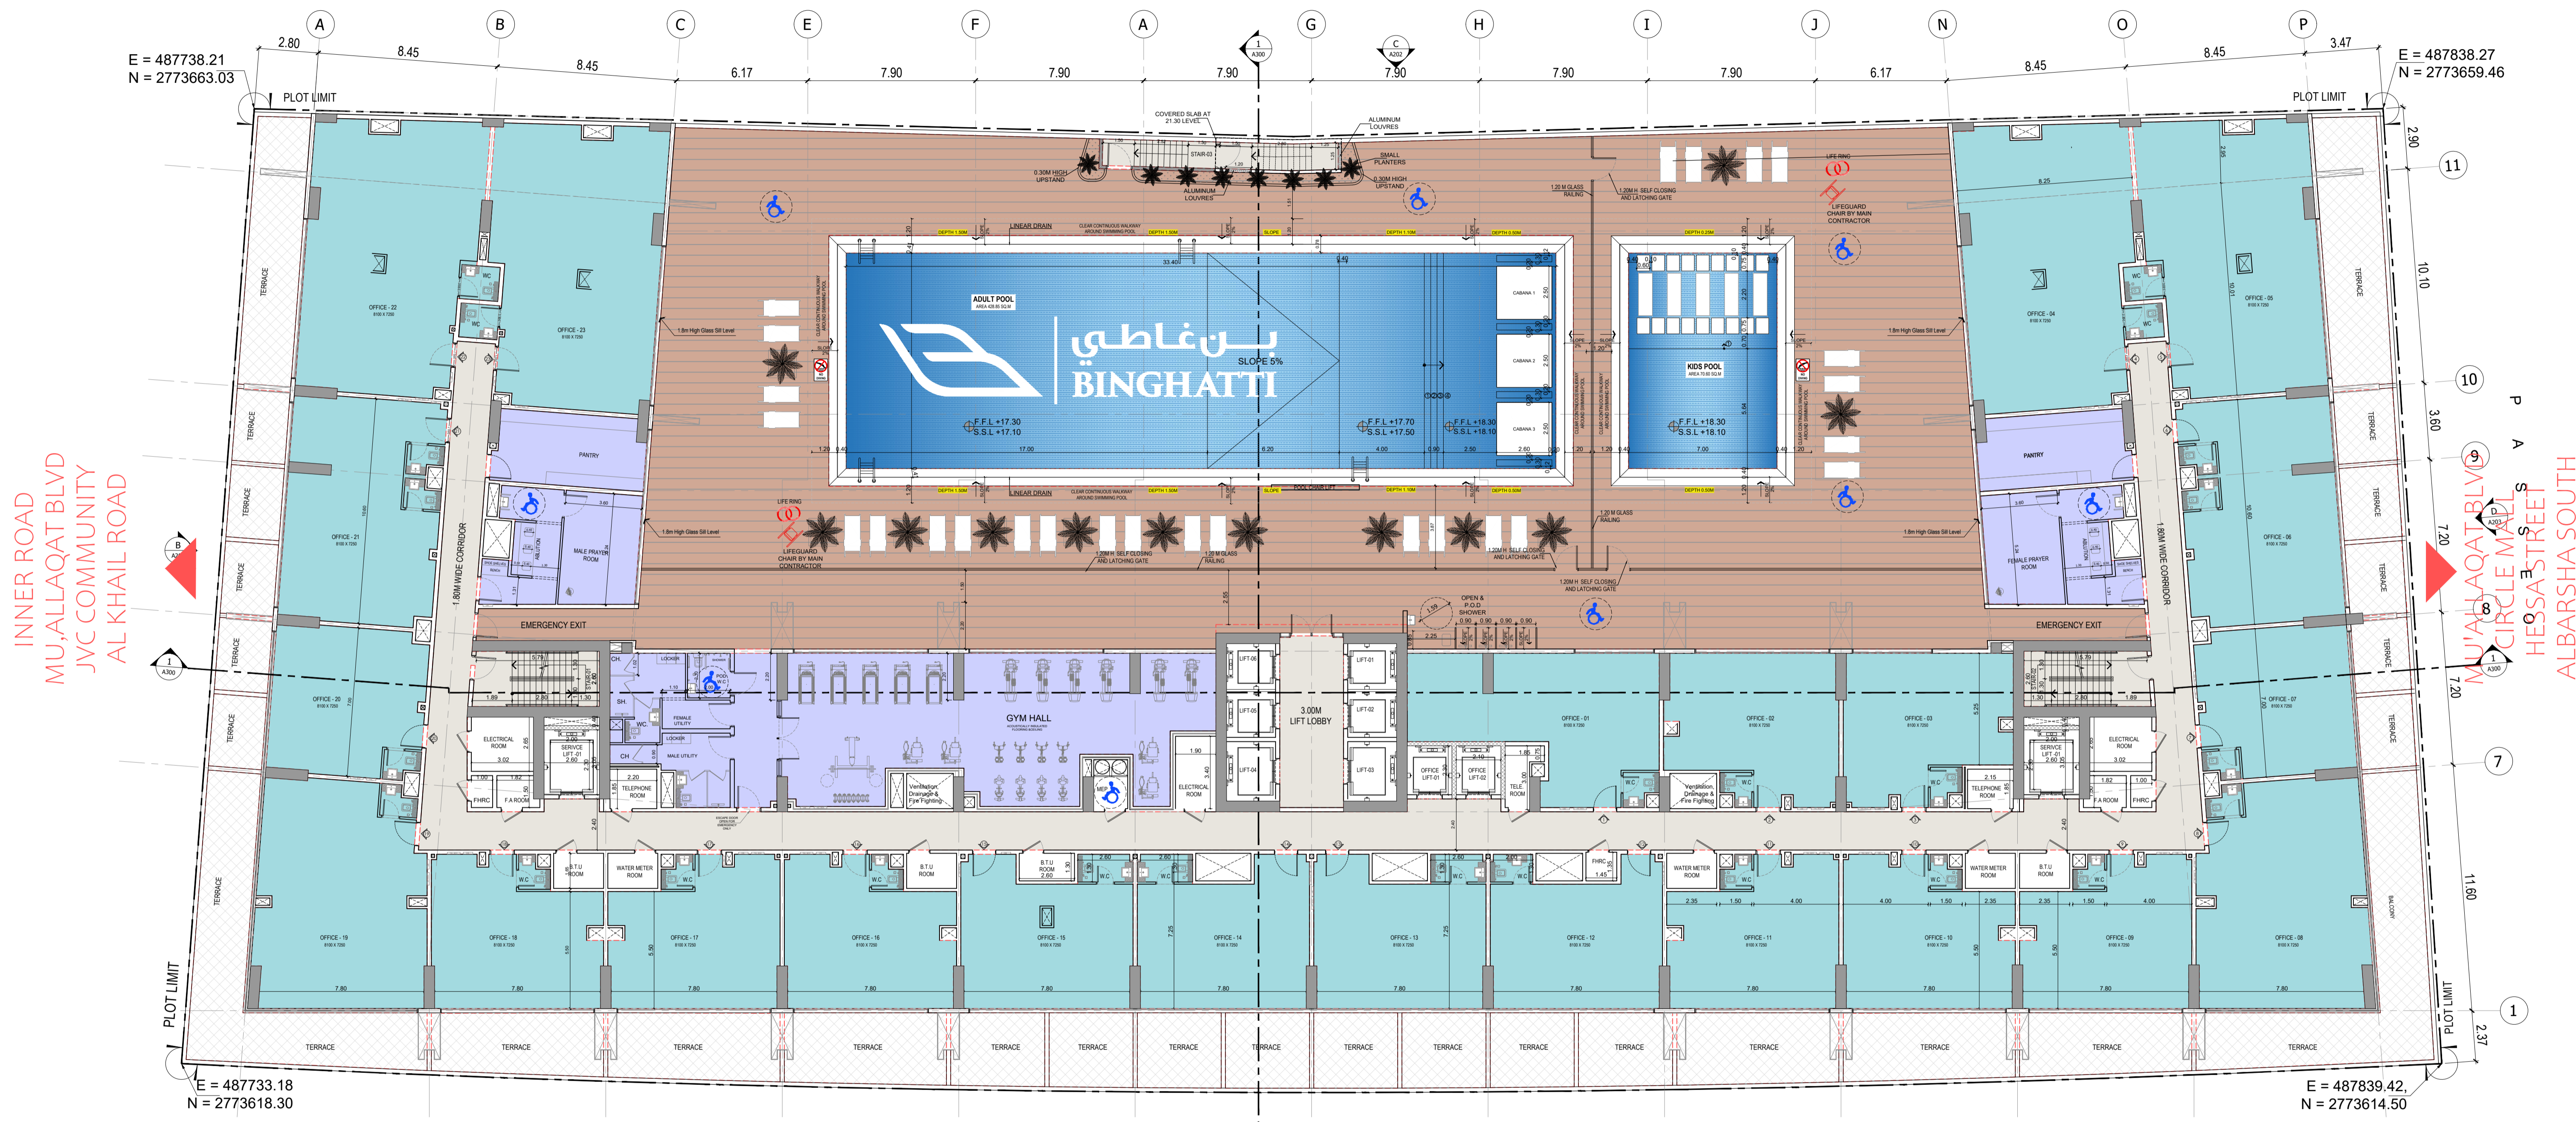

JVC COMMUNITY
INTERCHANGE ROAD
AL BARSHA COMMUNITY

NEIGHBOR OT

INNER ROAD
MU'ALLAQAT BLVD
JVC COMMUNITY
AL KHALI ROAD

MU'ALLAQAT BLVD
CIRCLE MALL
HESSA STREET
AL BARSHA SOUTH

MU'ALLAQAT BLVD
JVC COMMUNITY
CIRCLE MALL

BINGHATTI AZURE

1ST FLOOR PLAN-OFFICE

سلفرستون
للمشاورات الهندسية

SILVER STONE
ENGINEERING CONSULTANTS